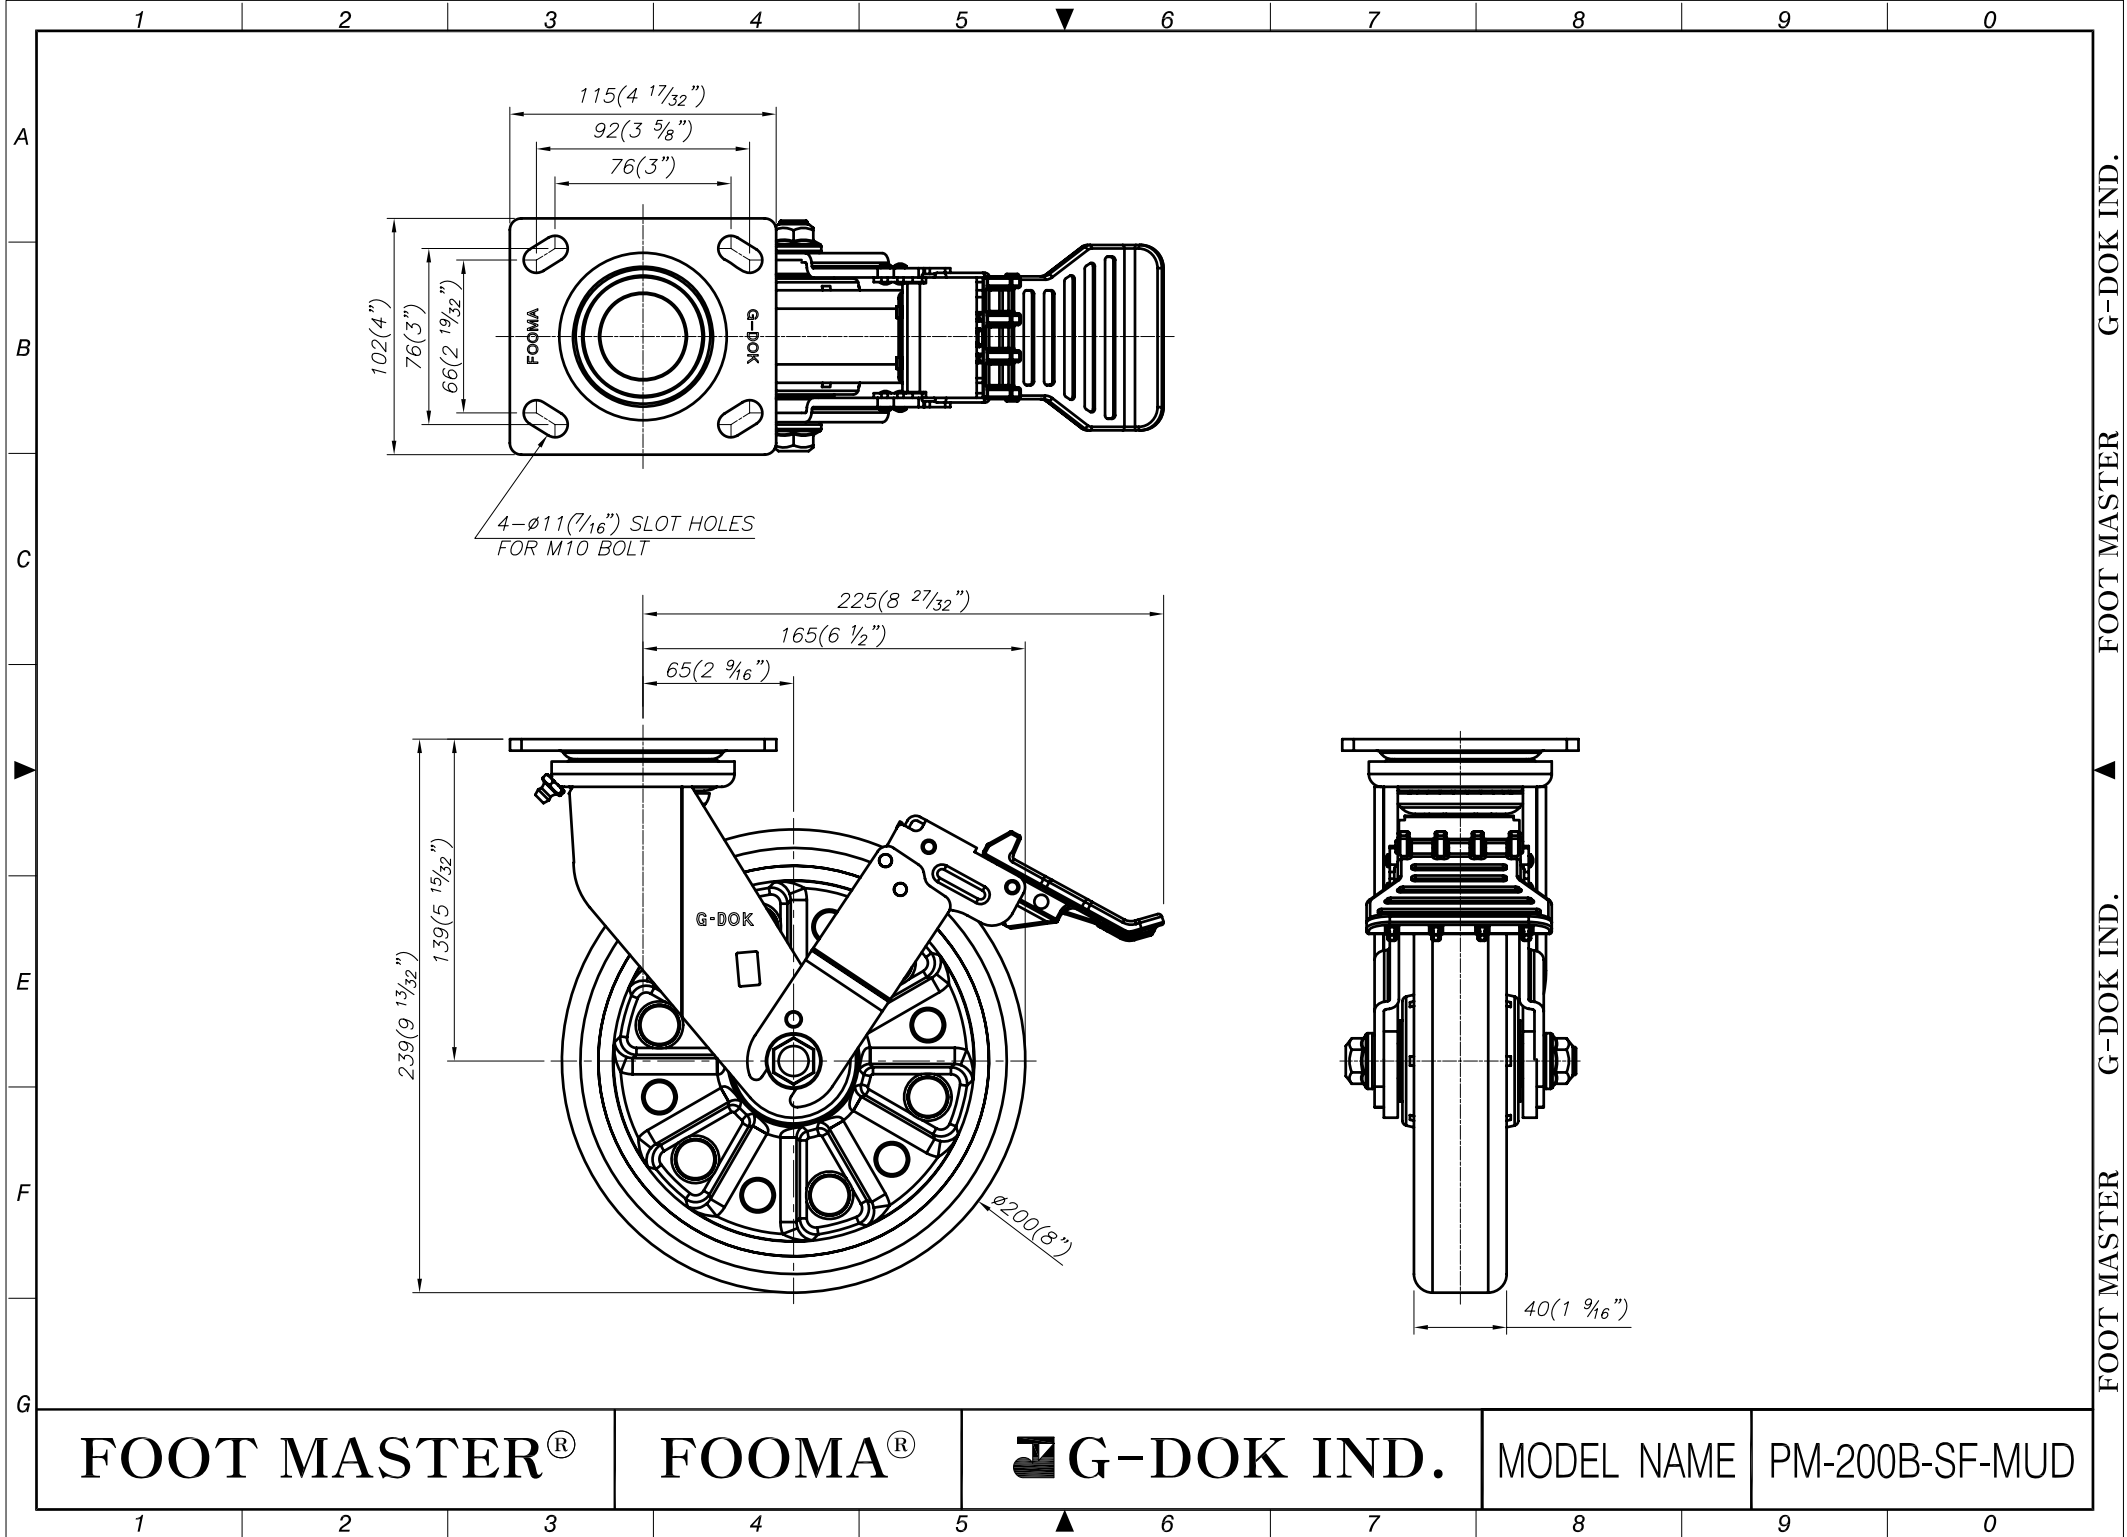

FOOT MASTER®

FOOMA®

G-DOK IND.

MODEL NAME

PM-200A-SF-MUD

FOOT MASTER G-DOK IND. FOOT MASTER G-DOK IND.

FOOT MASTER®

FOOMA®

G-DOK IND.

MODEL NAME

PM-200B-SF-MUD

FOOT MASTER G-DOK IND. FOOT MASTER G-DOK IND.

FOOT MASTER®

FOOMA®

G-DOK IND.

MODEL NAME