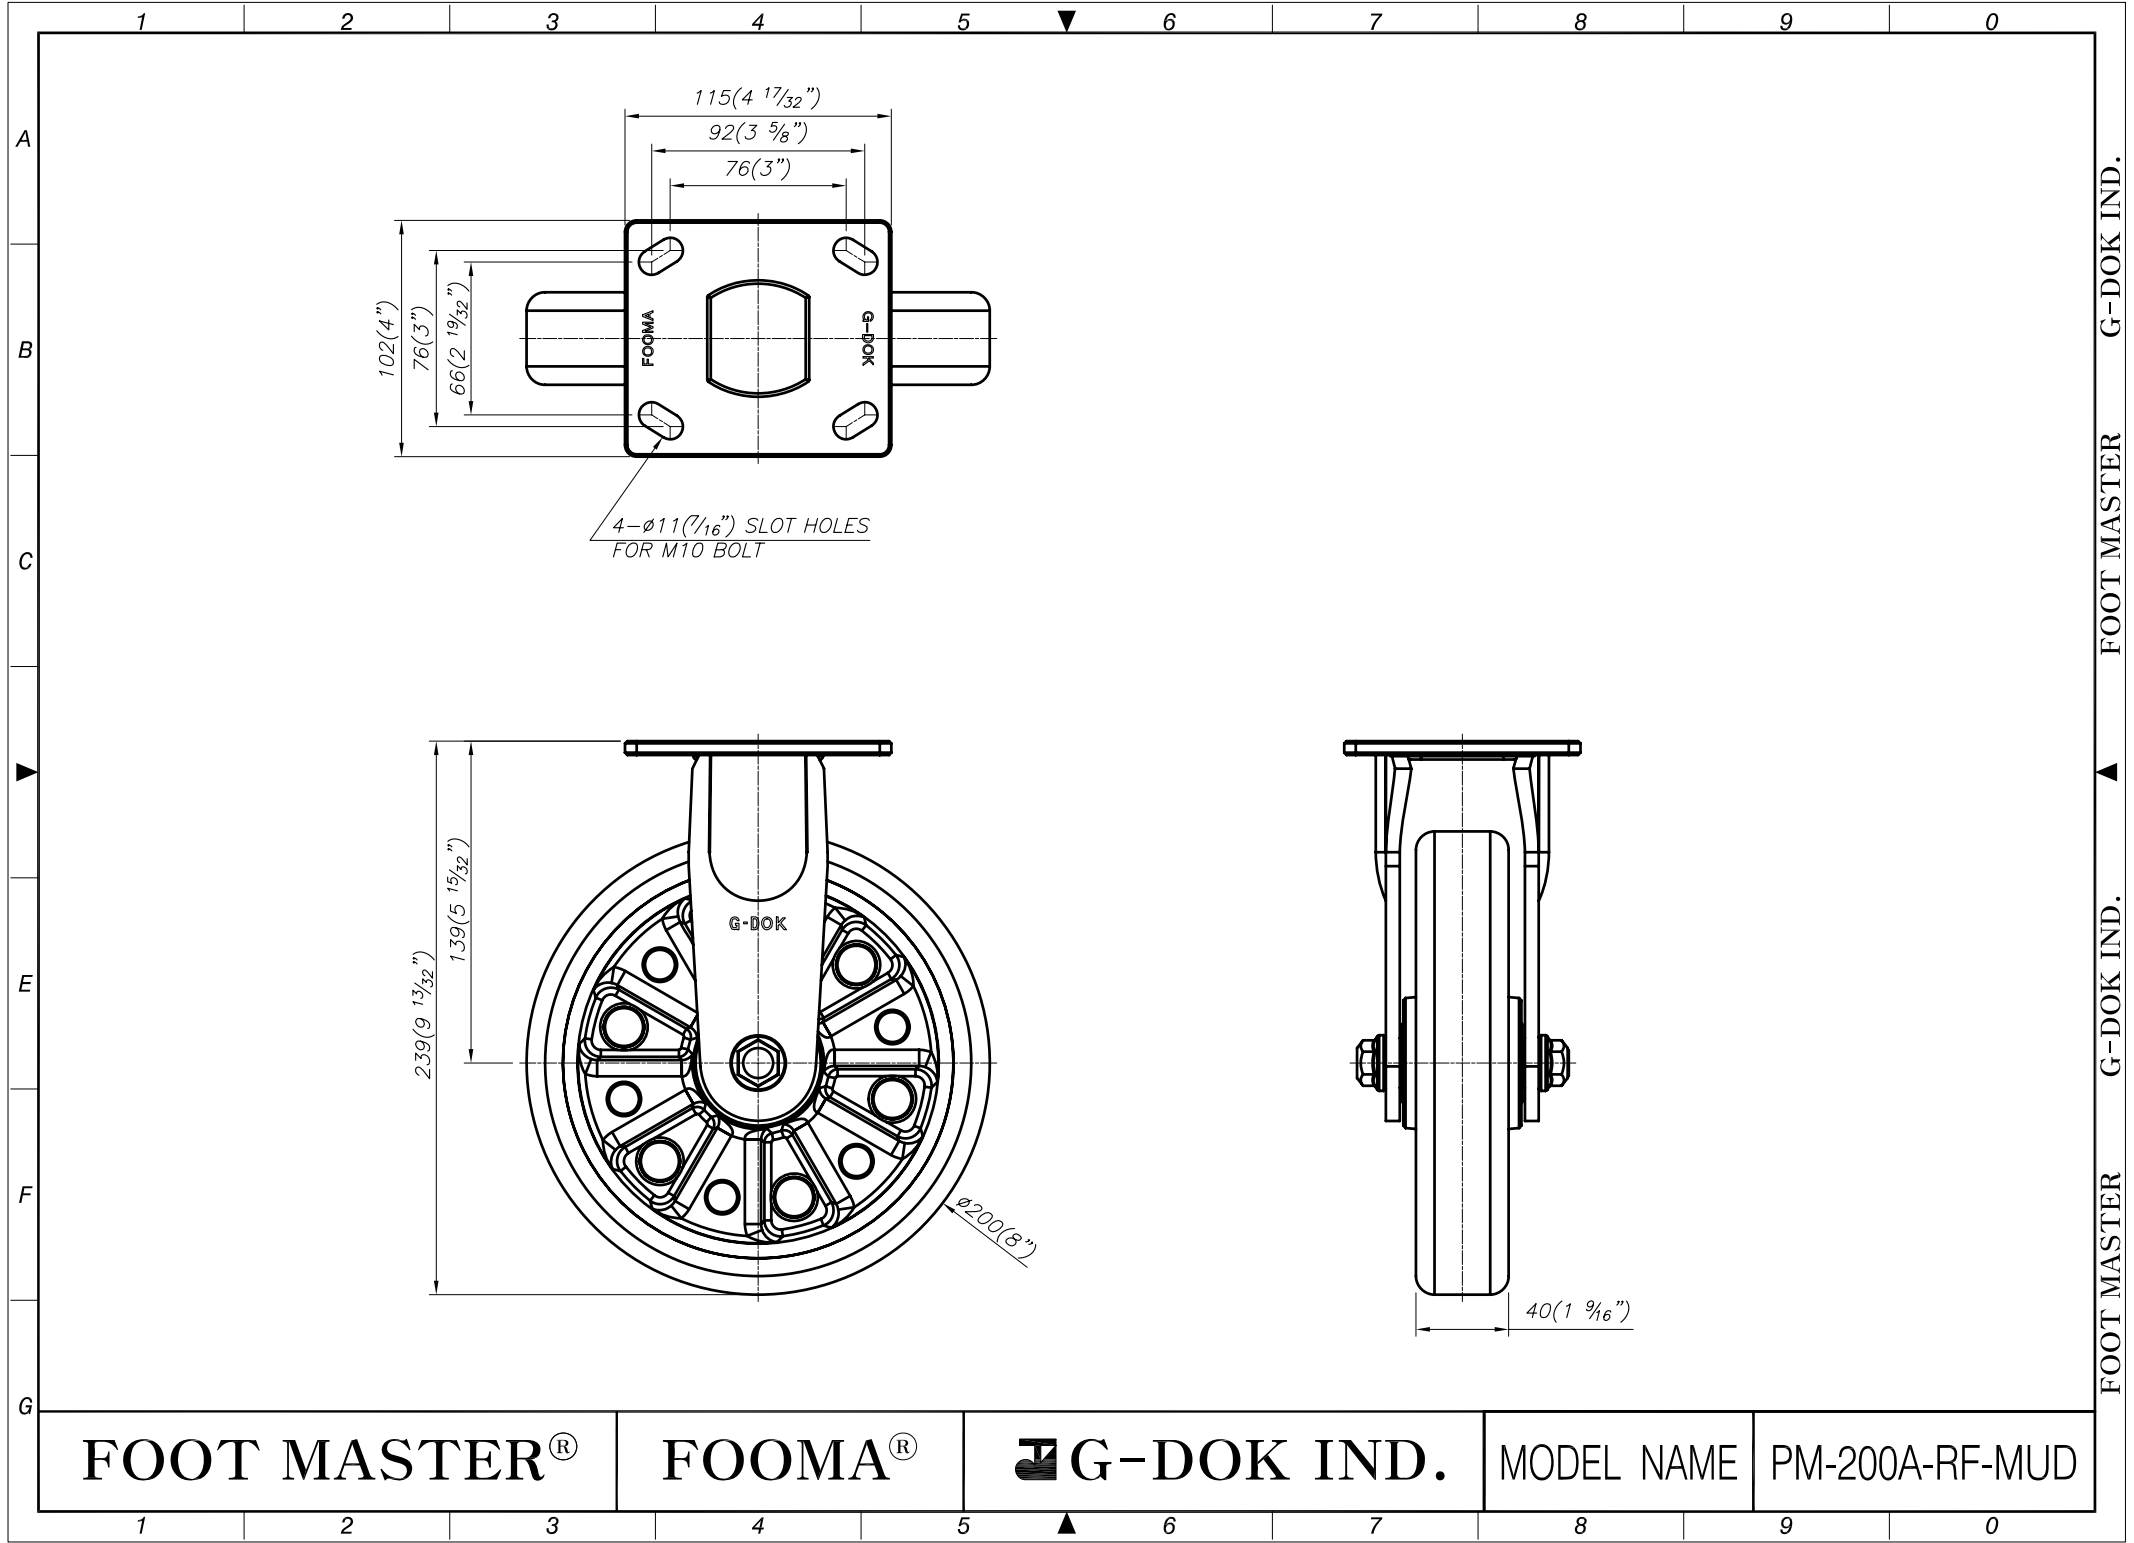

FOOT MASTER®

FOOMA®

G-DOK IND.

MODEL NAME

PM-200A-SF-MUD

FOOT MASTER G-DOK IND. FOOT MASTER G-DOK IND.

FOOT MASTER®

FOOMA®

G-DOK IND.

MODEL NAME

PM-200B-SF-MUD

FOOT MASTER G-DOK IND. FOOT MASTER G-DOK IND.

FOOT MASTER®

FOOMA®

G-DOK IND.

MODEL NAME