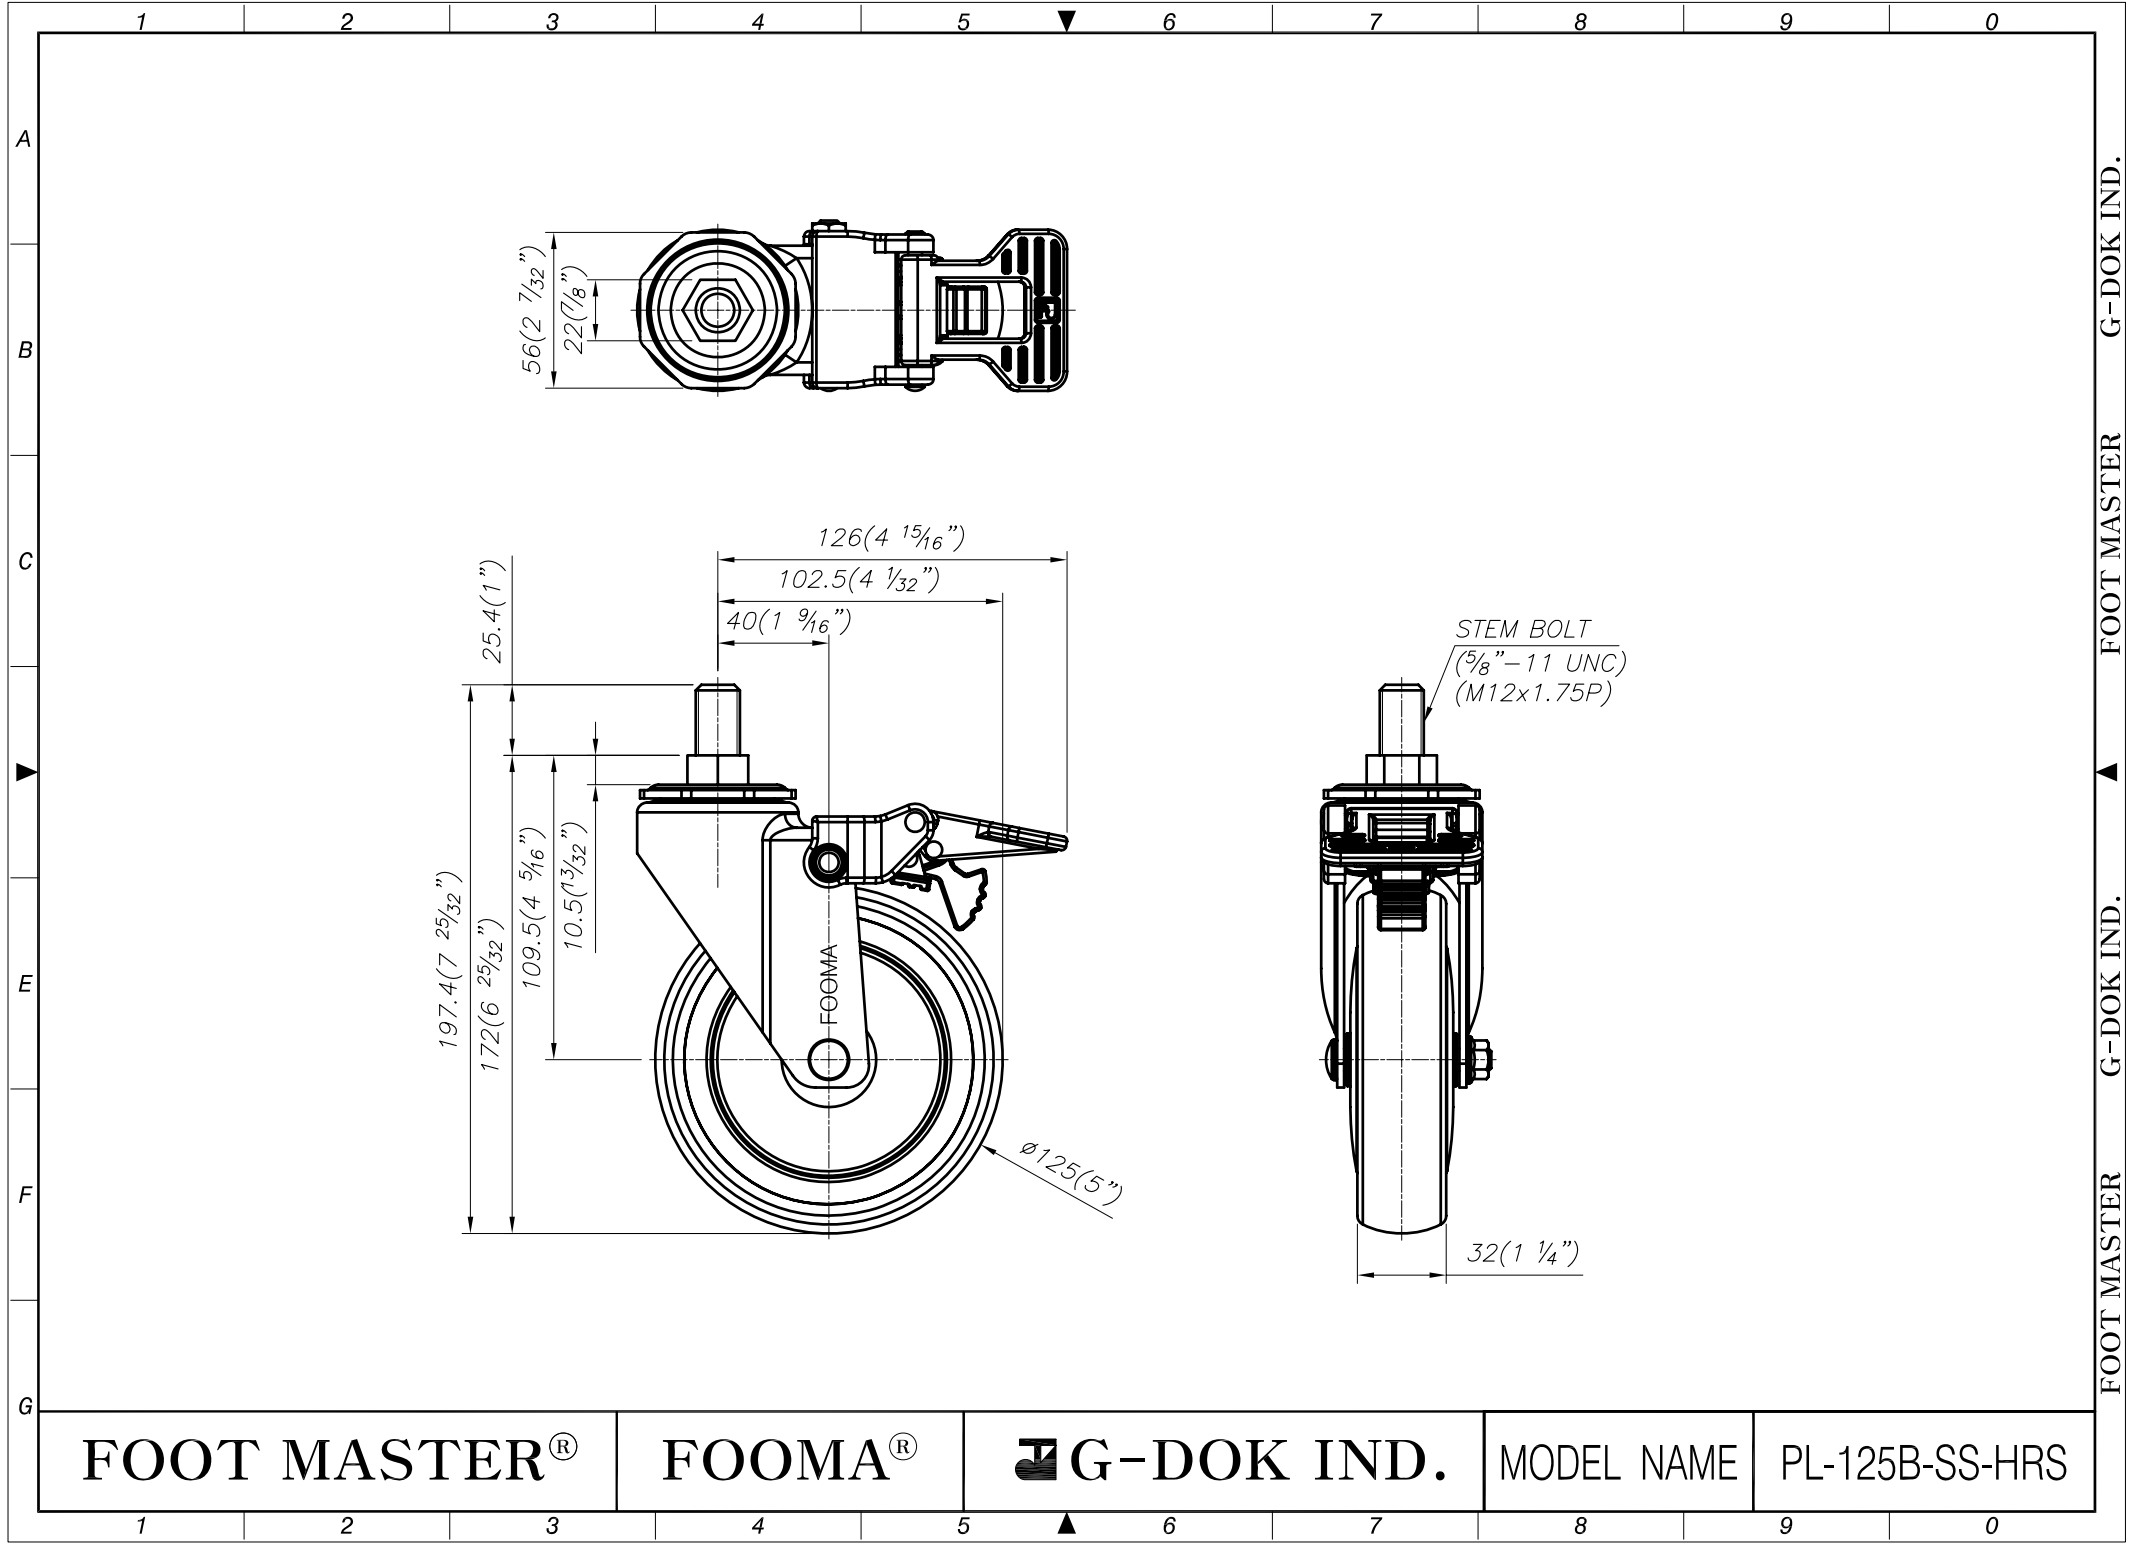

FOOT MASTER®

FOOMA®

G-DOK IND.

MODEL NAME

PL-125A-SS-HRS

FOOT MASTER G-DOK IND. FOOT MASTER G-DOK IND.

FOOT MASTER®

FOOMA®

G-DOK IND.

MODEL NAME

PL-125B-SS-HRS

FOOT MASTER G-DOK IND. FOOT MASTER G-DOK IND.