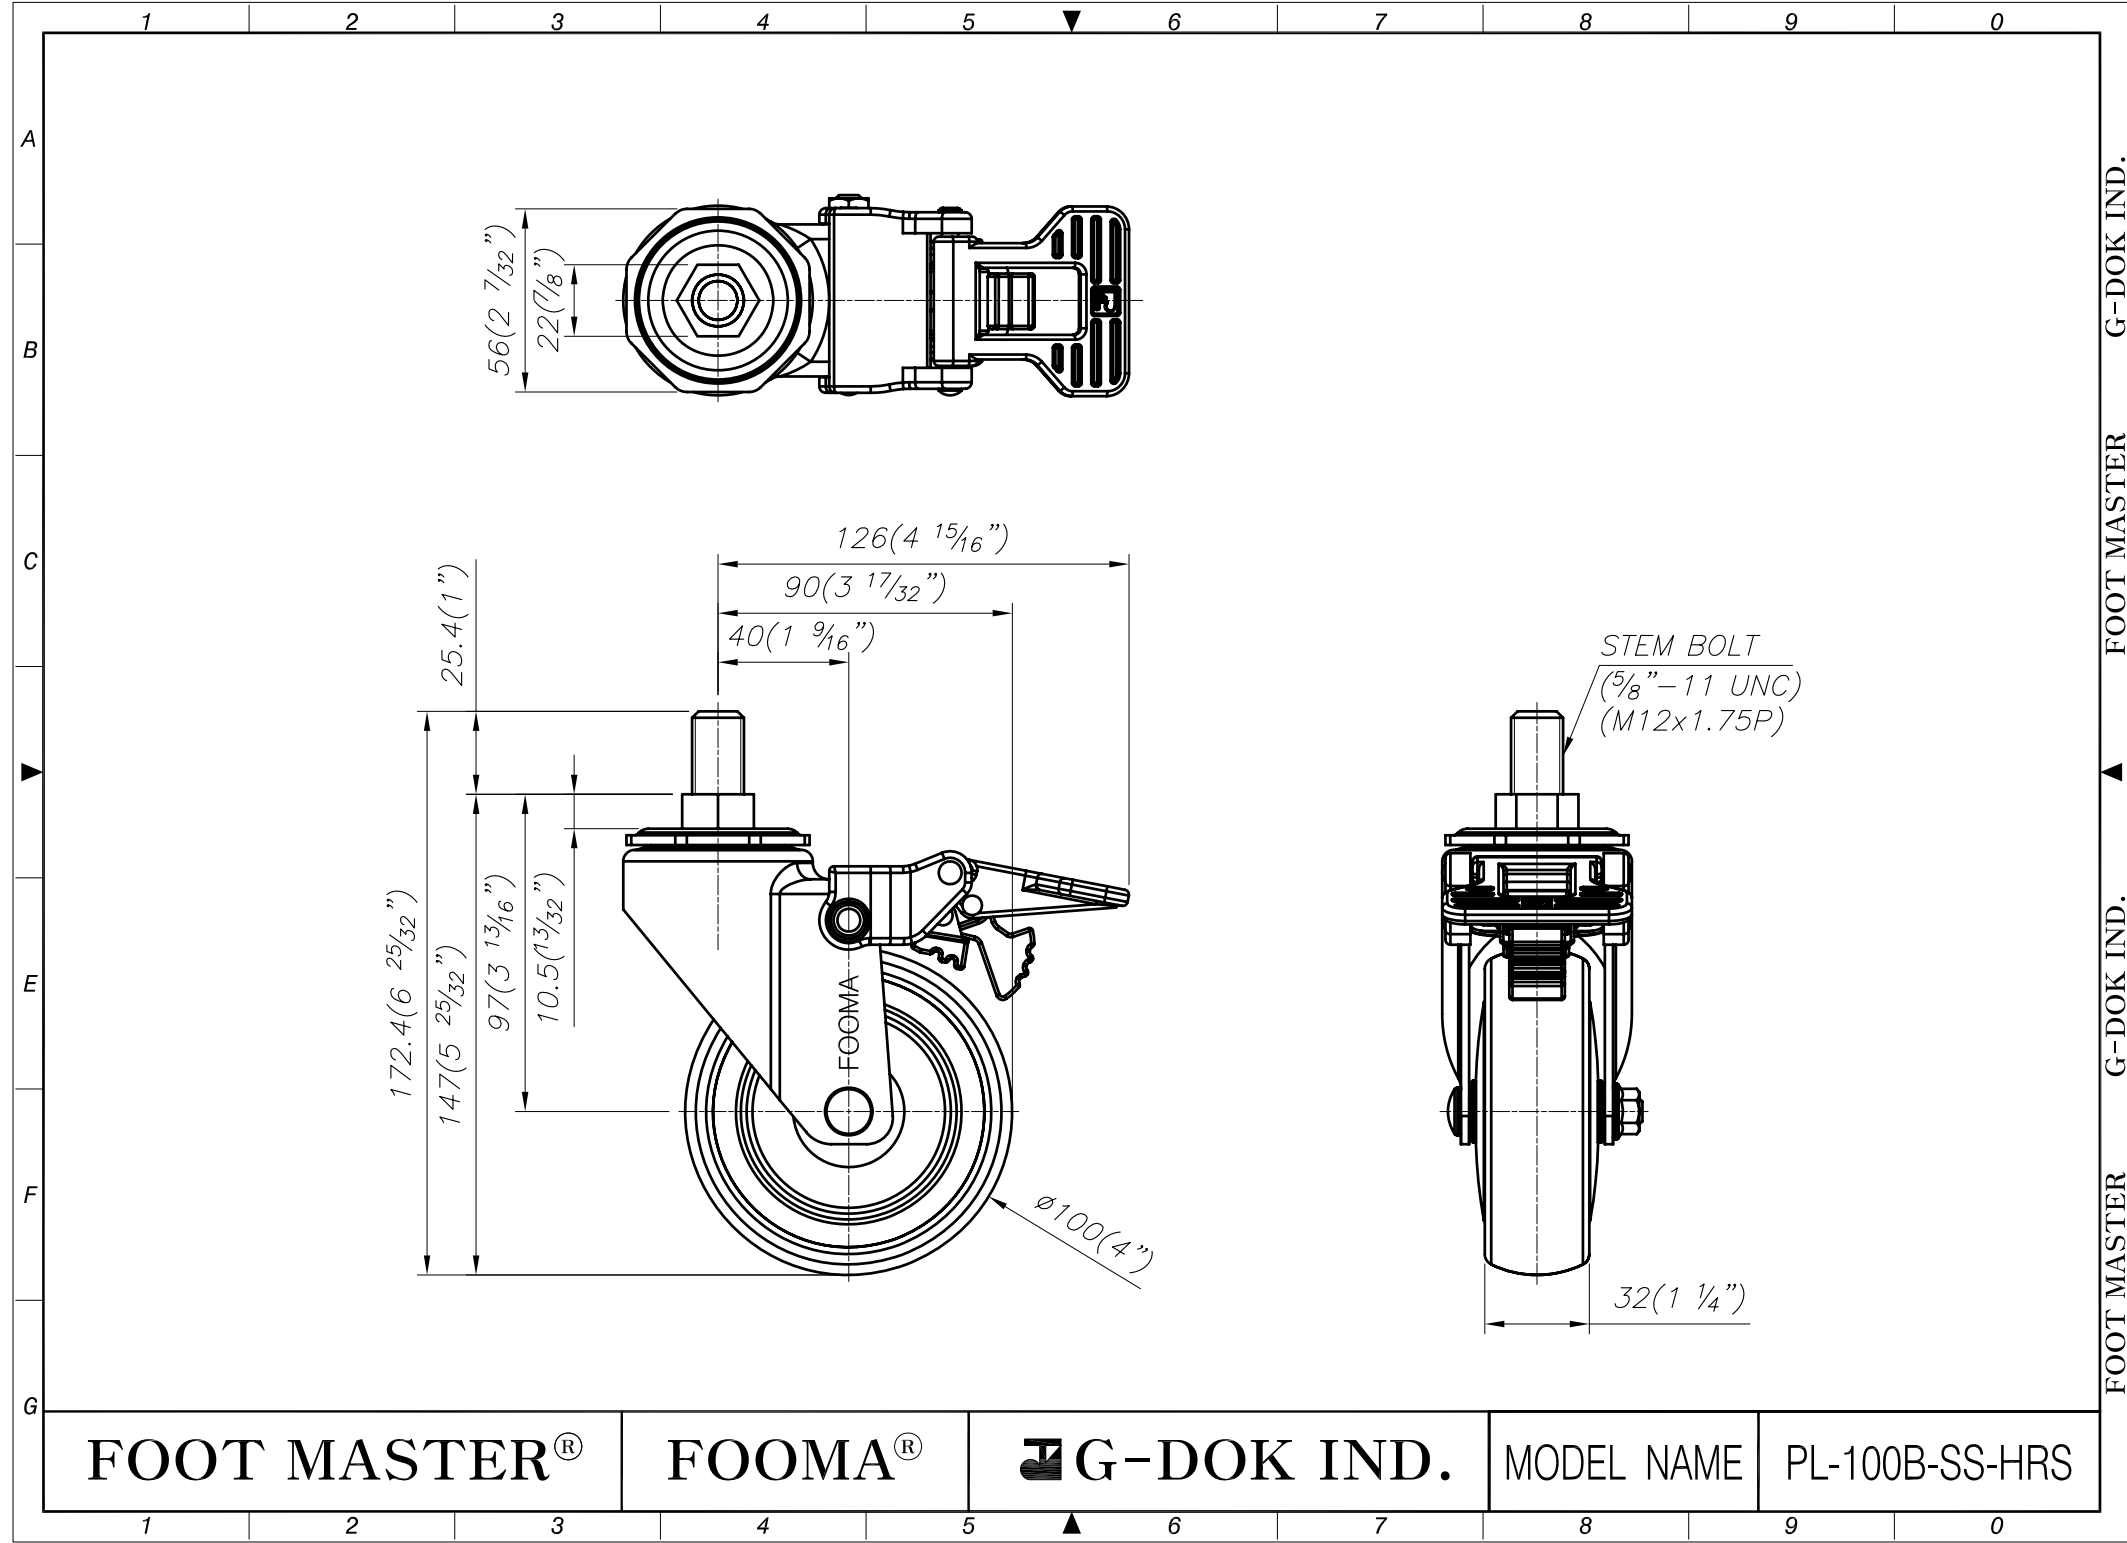

FOOT MASTER®

FOOMA®

G-DOK IND.

MODEL NAME

PL-100A-SS-HRS

FOOT MASTER G-DOK IND. ▲ FOOT MASTER G-DOK IND.

FOOT MASTER®

FOOMA®

G-DOK IND.

MODEL NAME

PL-100B-SS-HRS

FOOT MASTER G-DOK IND. FOOT MASTER G-DOK IND.