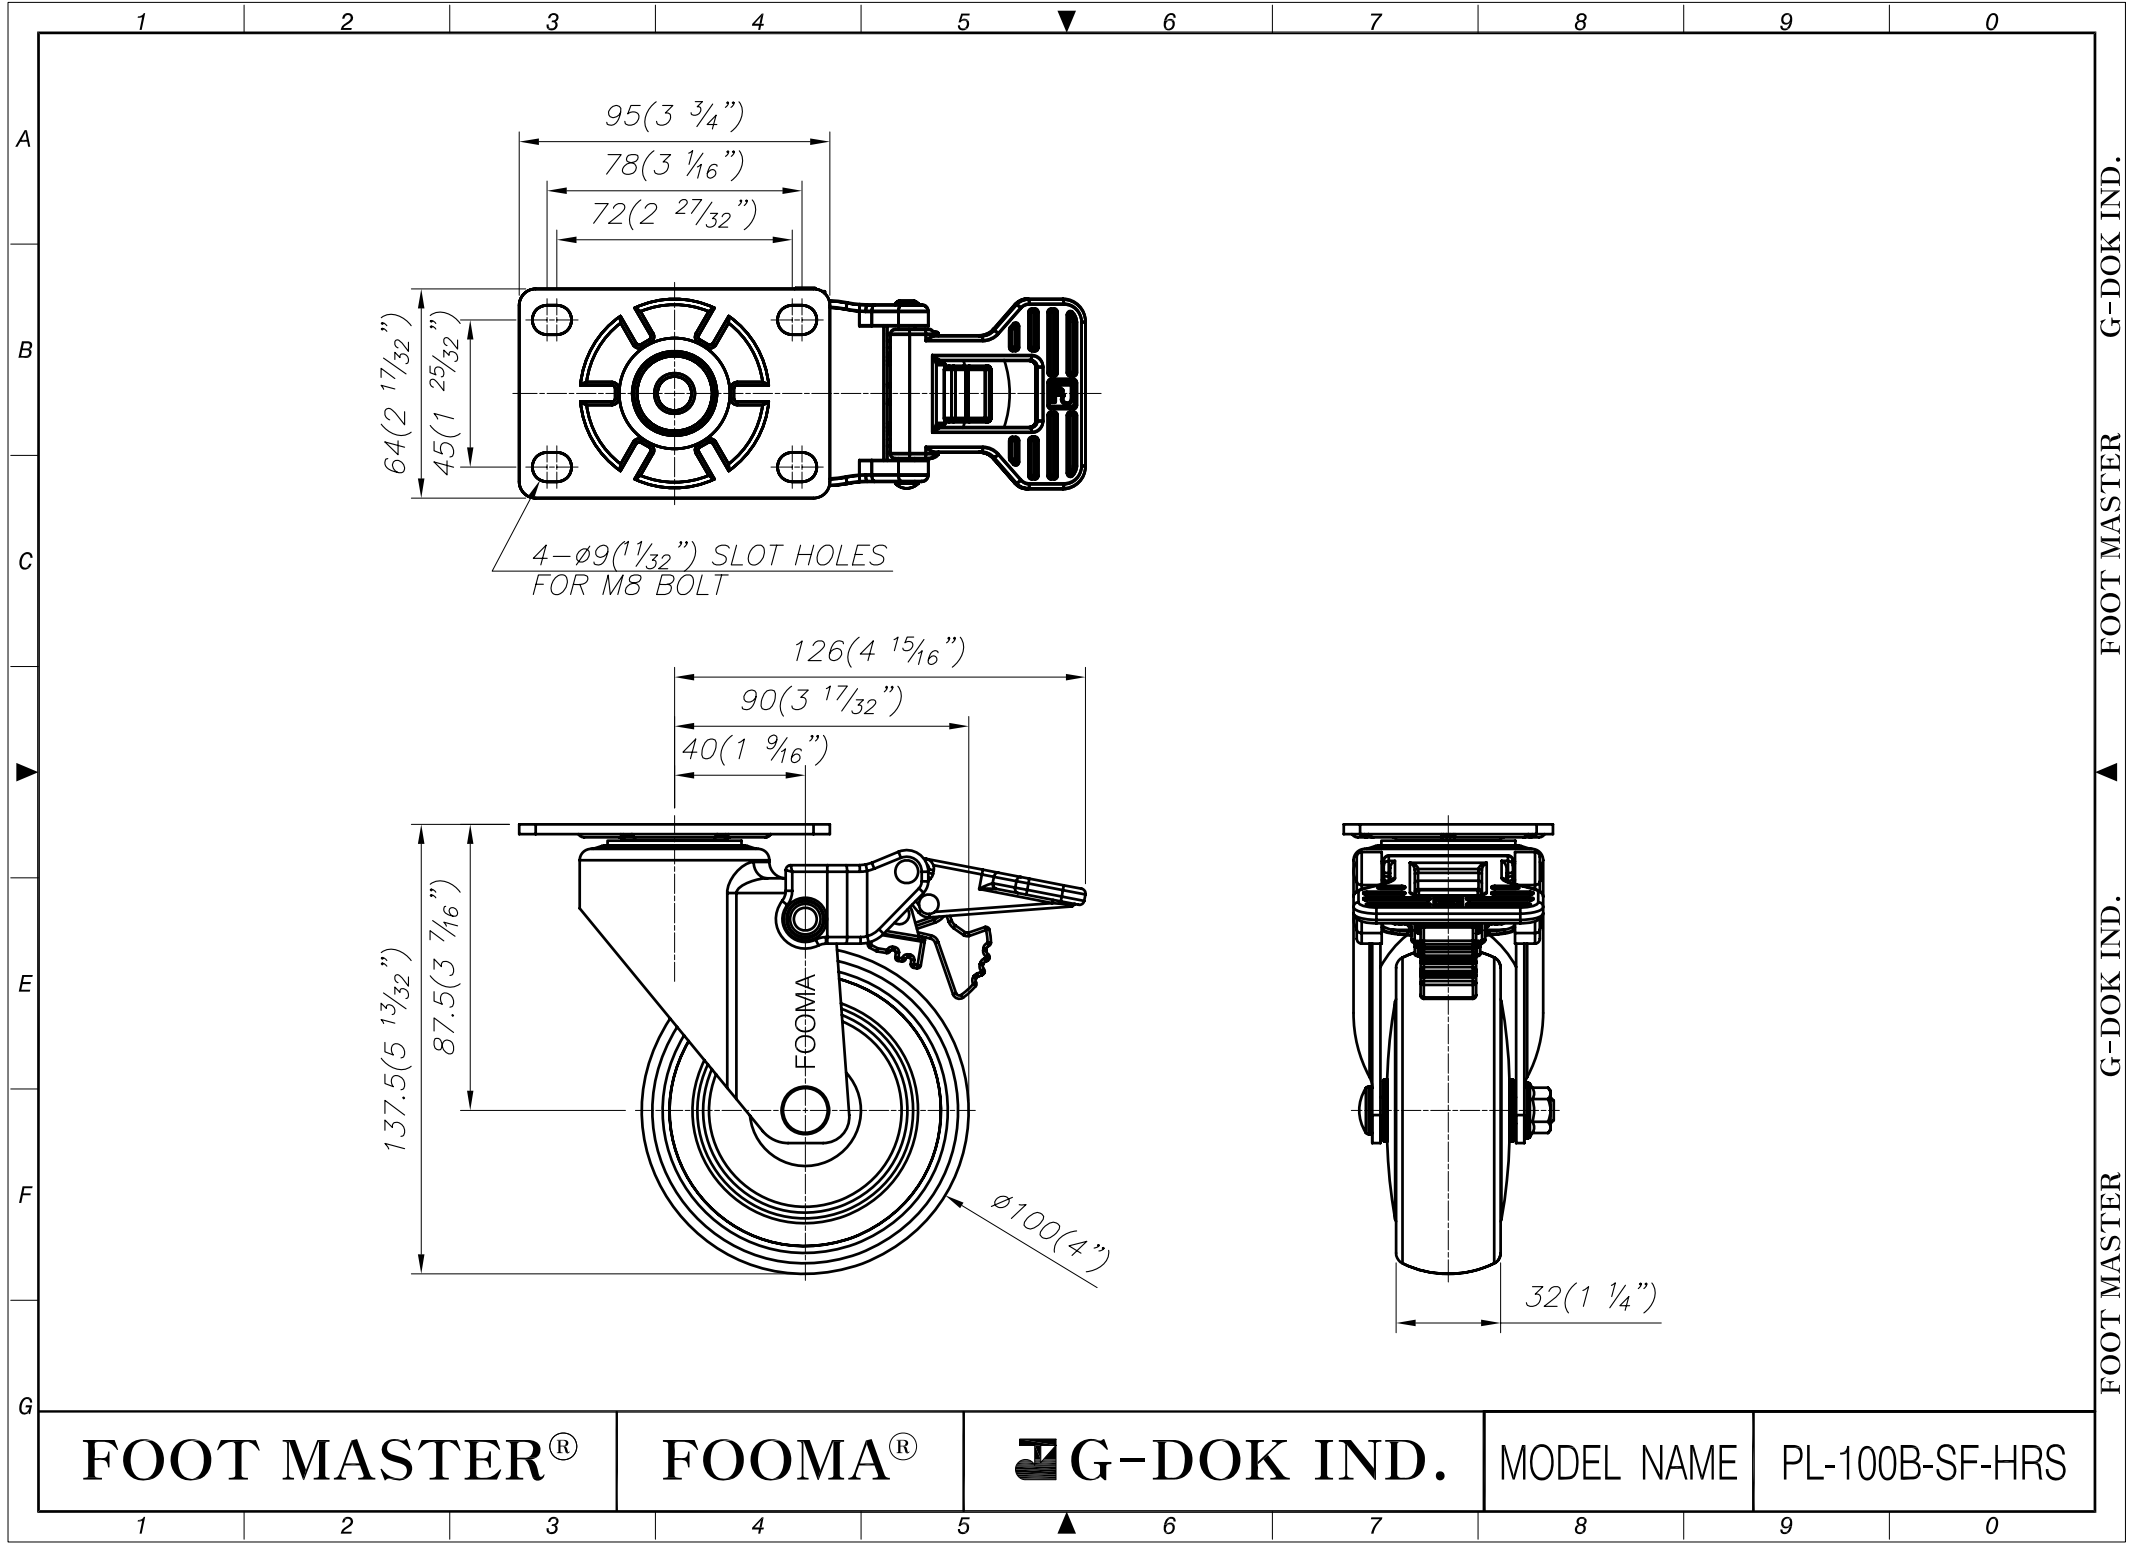

FOOT MASTER®

FOOMA®

G-DOK IND.

MODEL NAME

PL-100A-SF-HRS

FOOT MASTER G-DOK IND. FOOT MASTER G-DOK IND.

FOOT MASTER®

FOOMA®

G-DOK IND.

MODEL NAME

PL-100A-RF-HRS

G-DOK IND.

FOOT MASTER

G-DOK IND.

FOOT MASTER