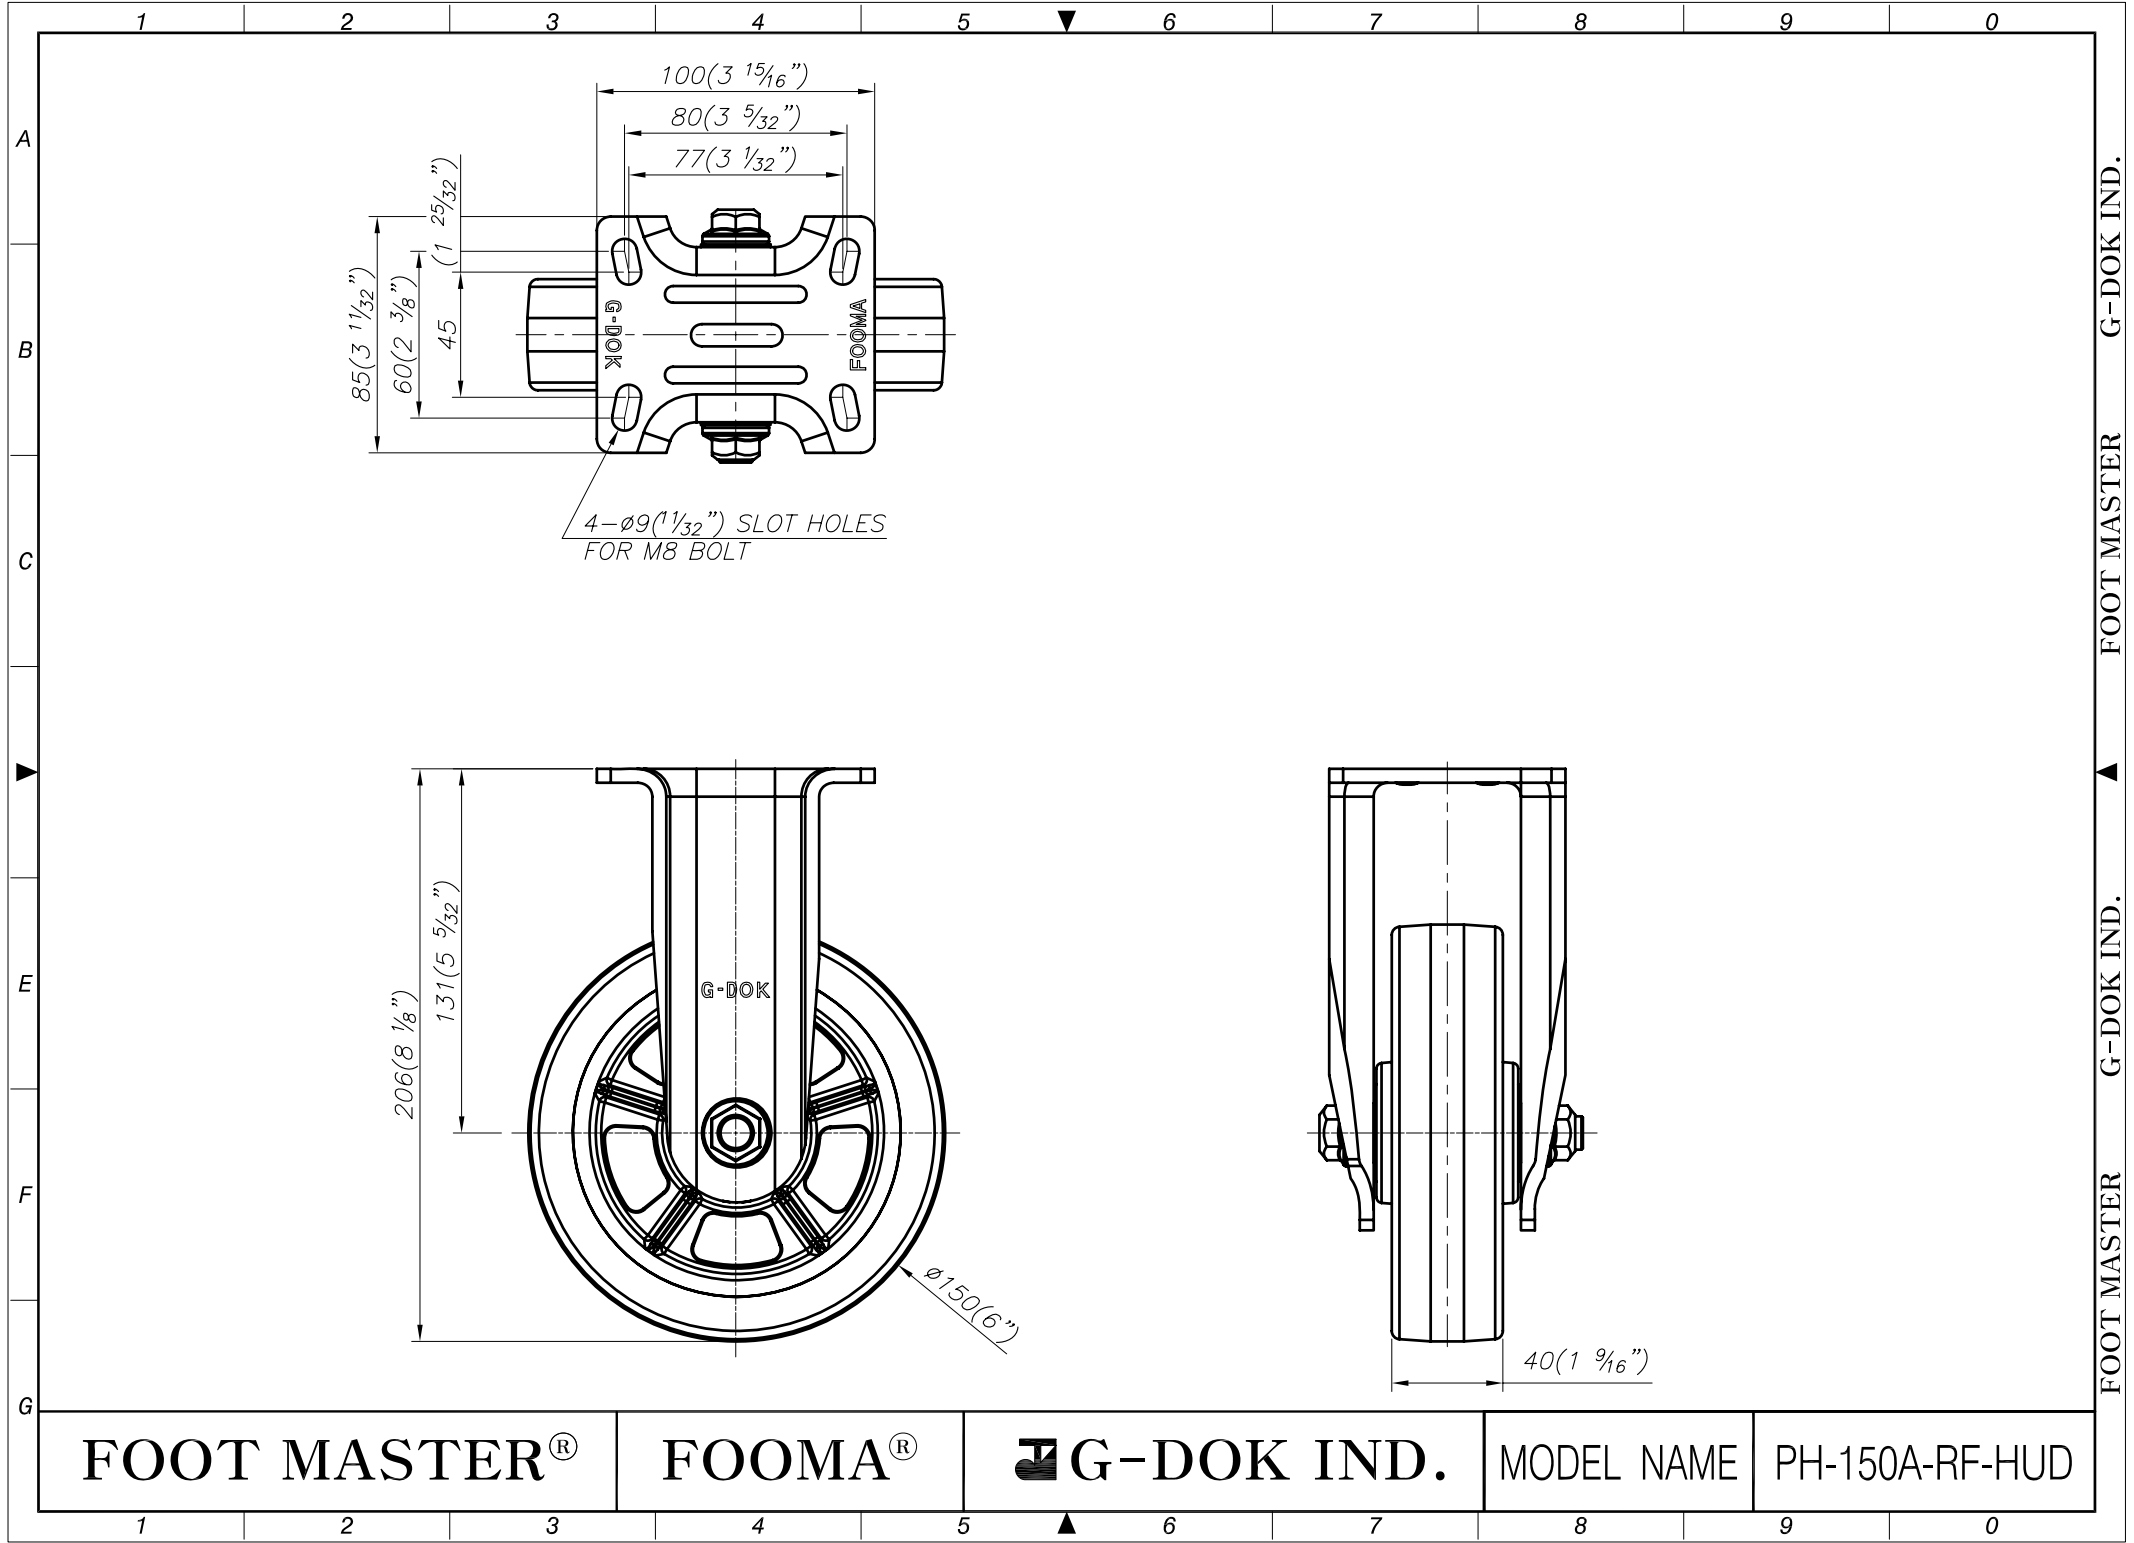

FOOT MASTER®

FOOMA®

G-DOK IND.

MODEL NAME

PH-150A-RF-HUD

FOOT MASTER G-DOK IND. FOOT MASTER G-DOK IND.