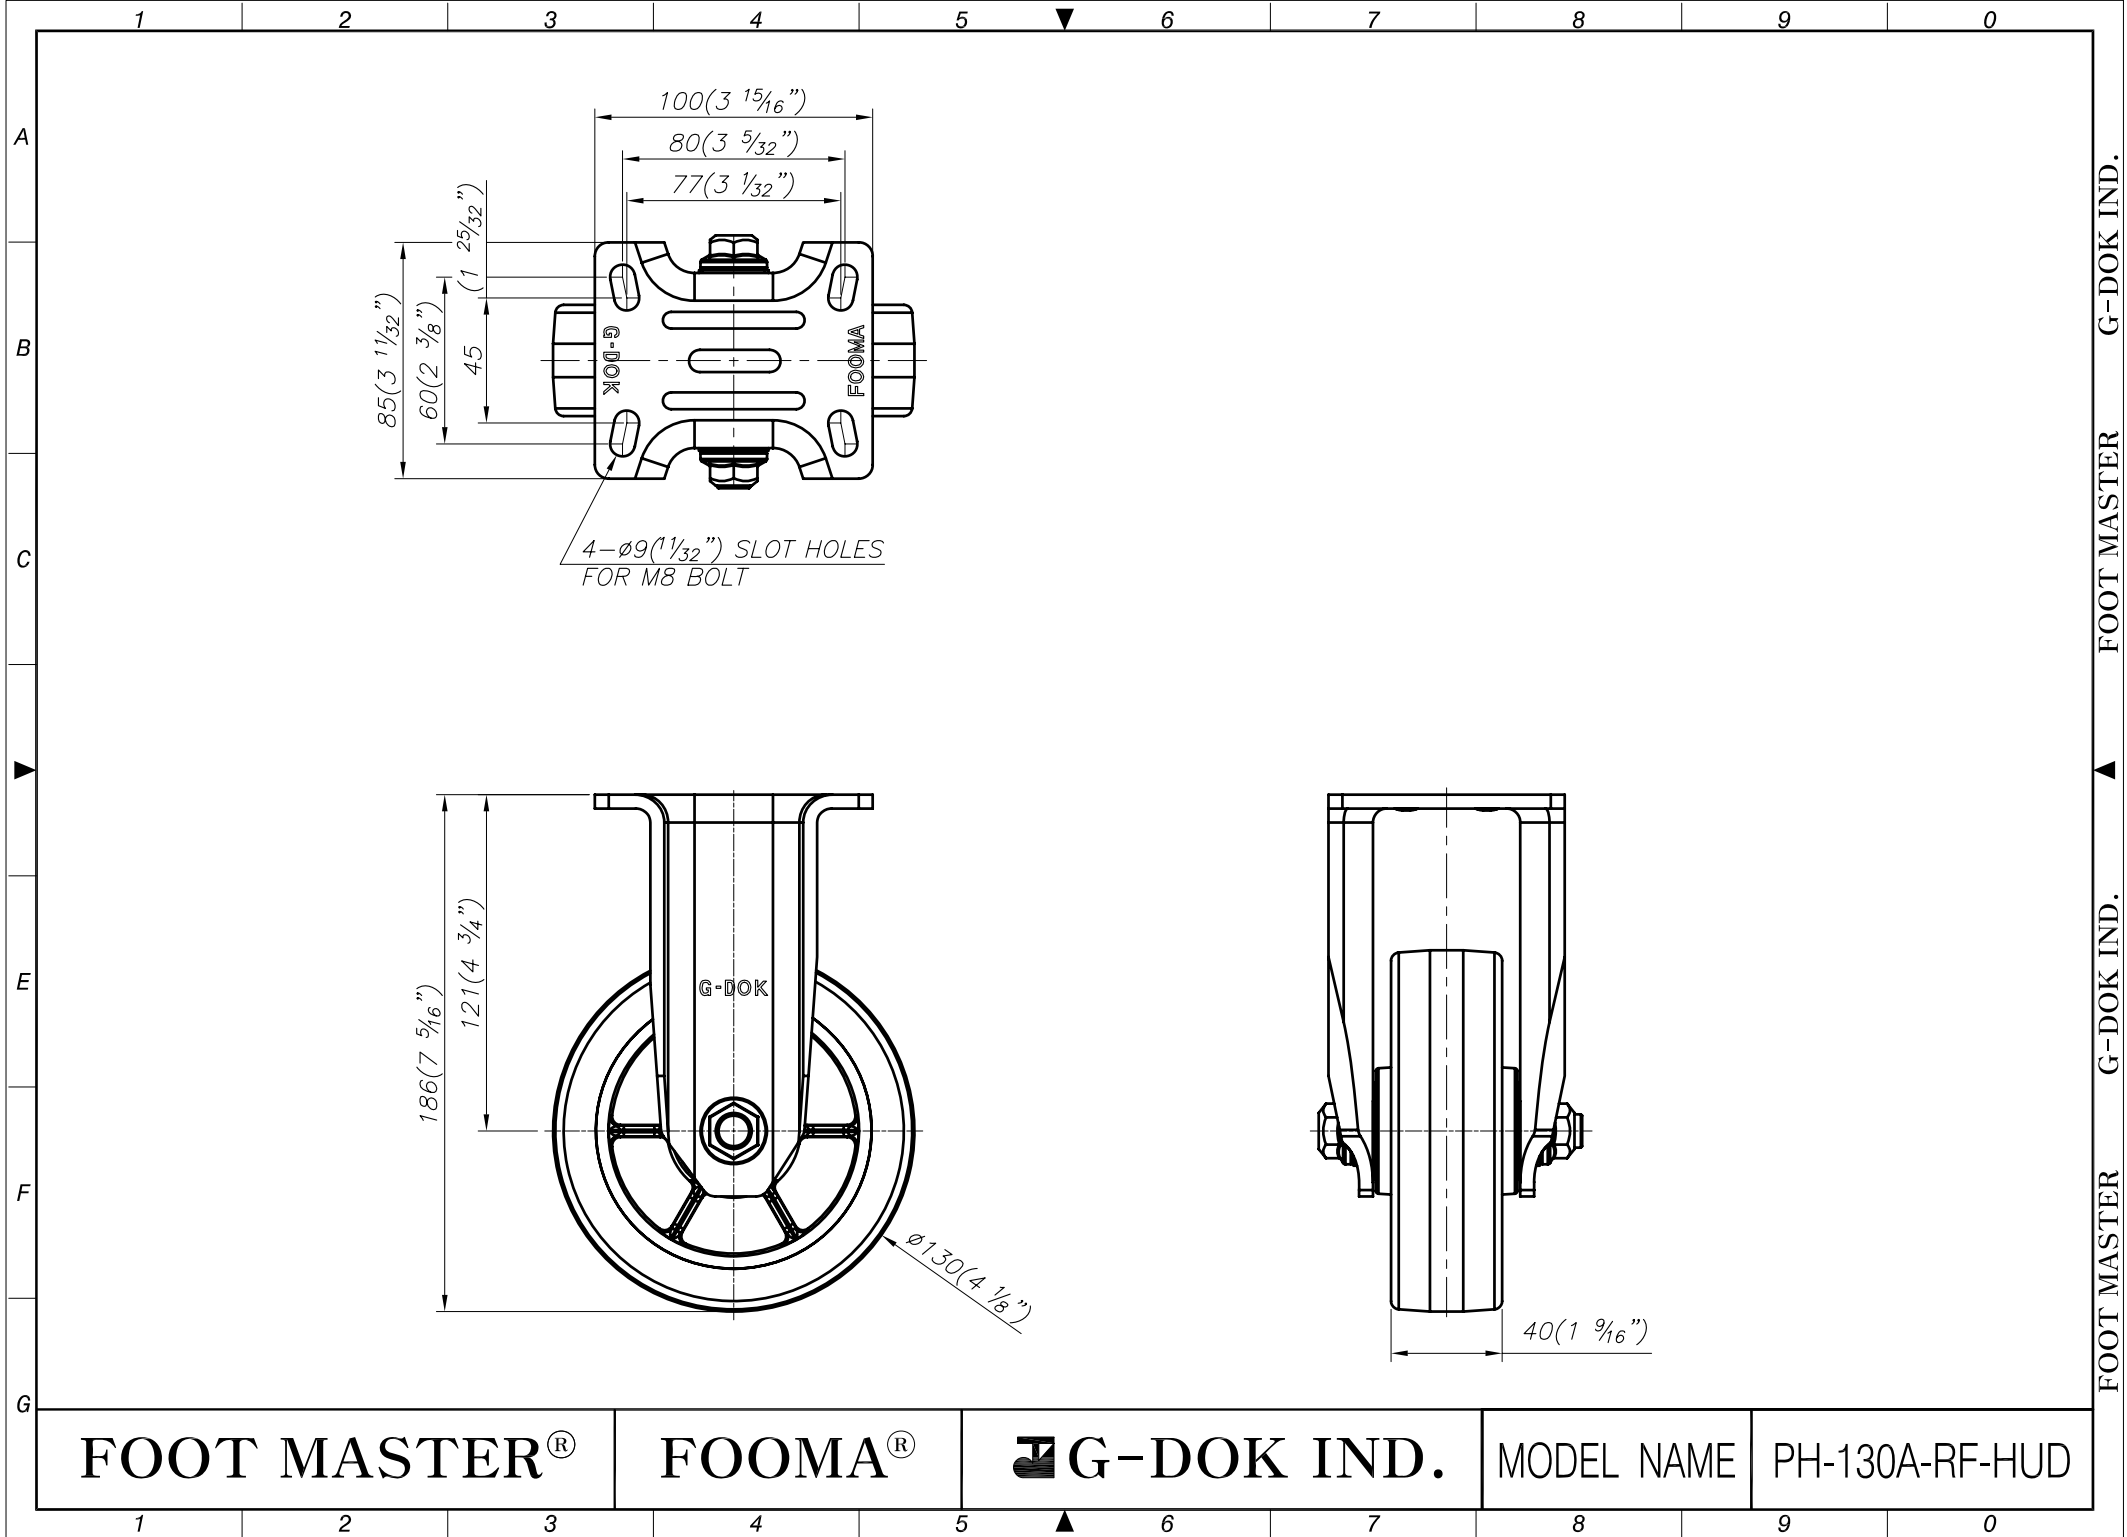

FOOT MASTER®

FOOMA®

G-DOK IND.

MODEL NAME

PH-130A-SF-HUD

FOOT MASTER G-DOK IND. FOOT MASTER G-DOK IND.

FOOT MASTER®

FOOMA®

G-DOK IND.

MODEL NAME

PH-130B-SF-HUD

FOOT MASTER G-DOK IND. FOOT MASTER G-DOK IND.

FOOT MASTER®

FOOMA®

G-DOK IND.

MODEL NAME