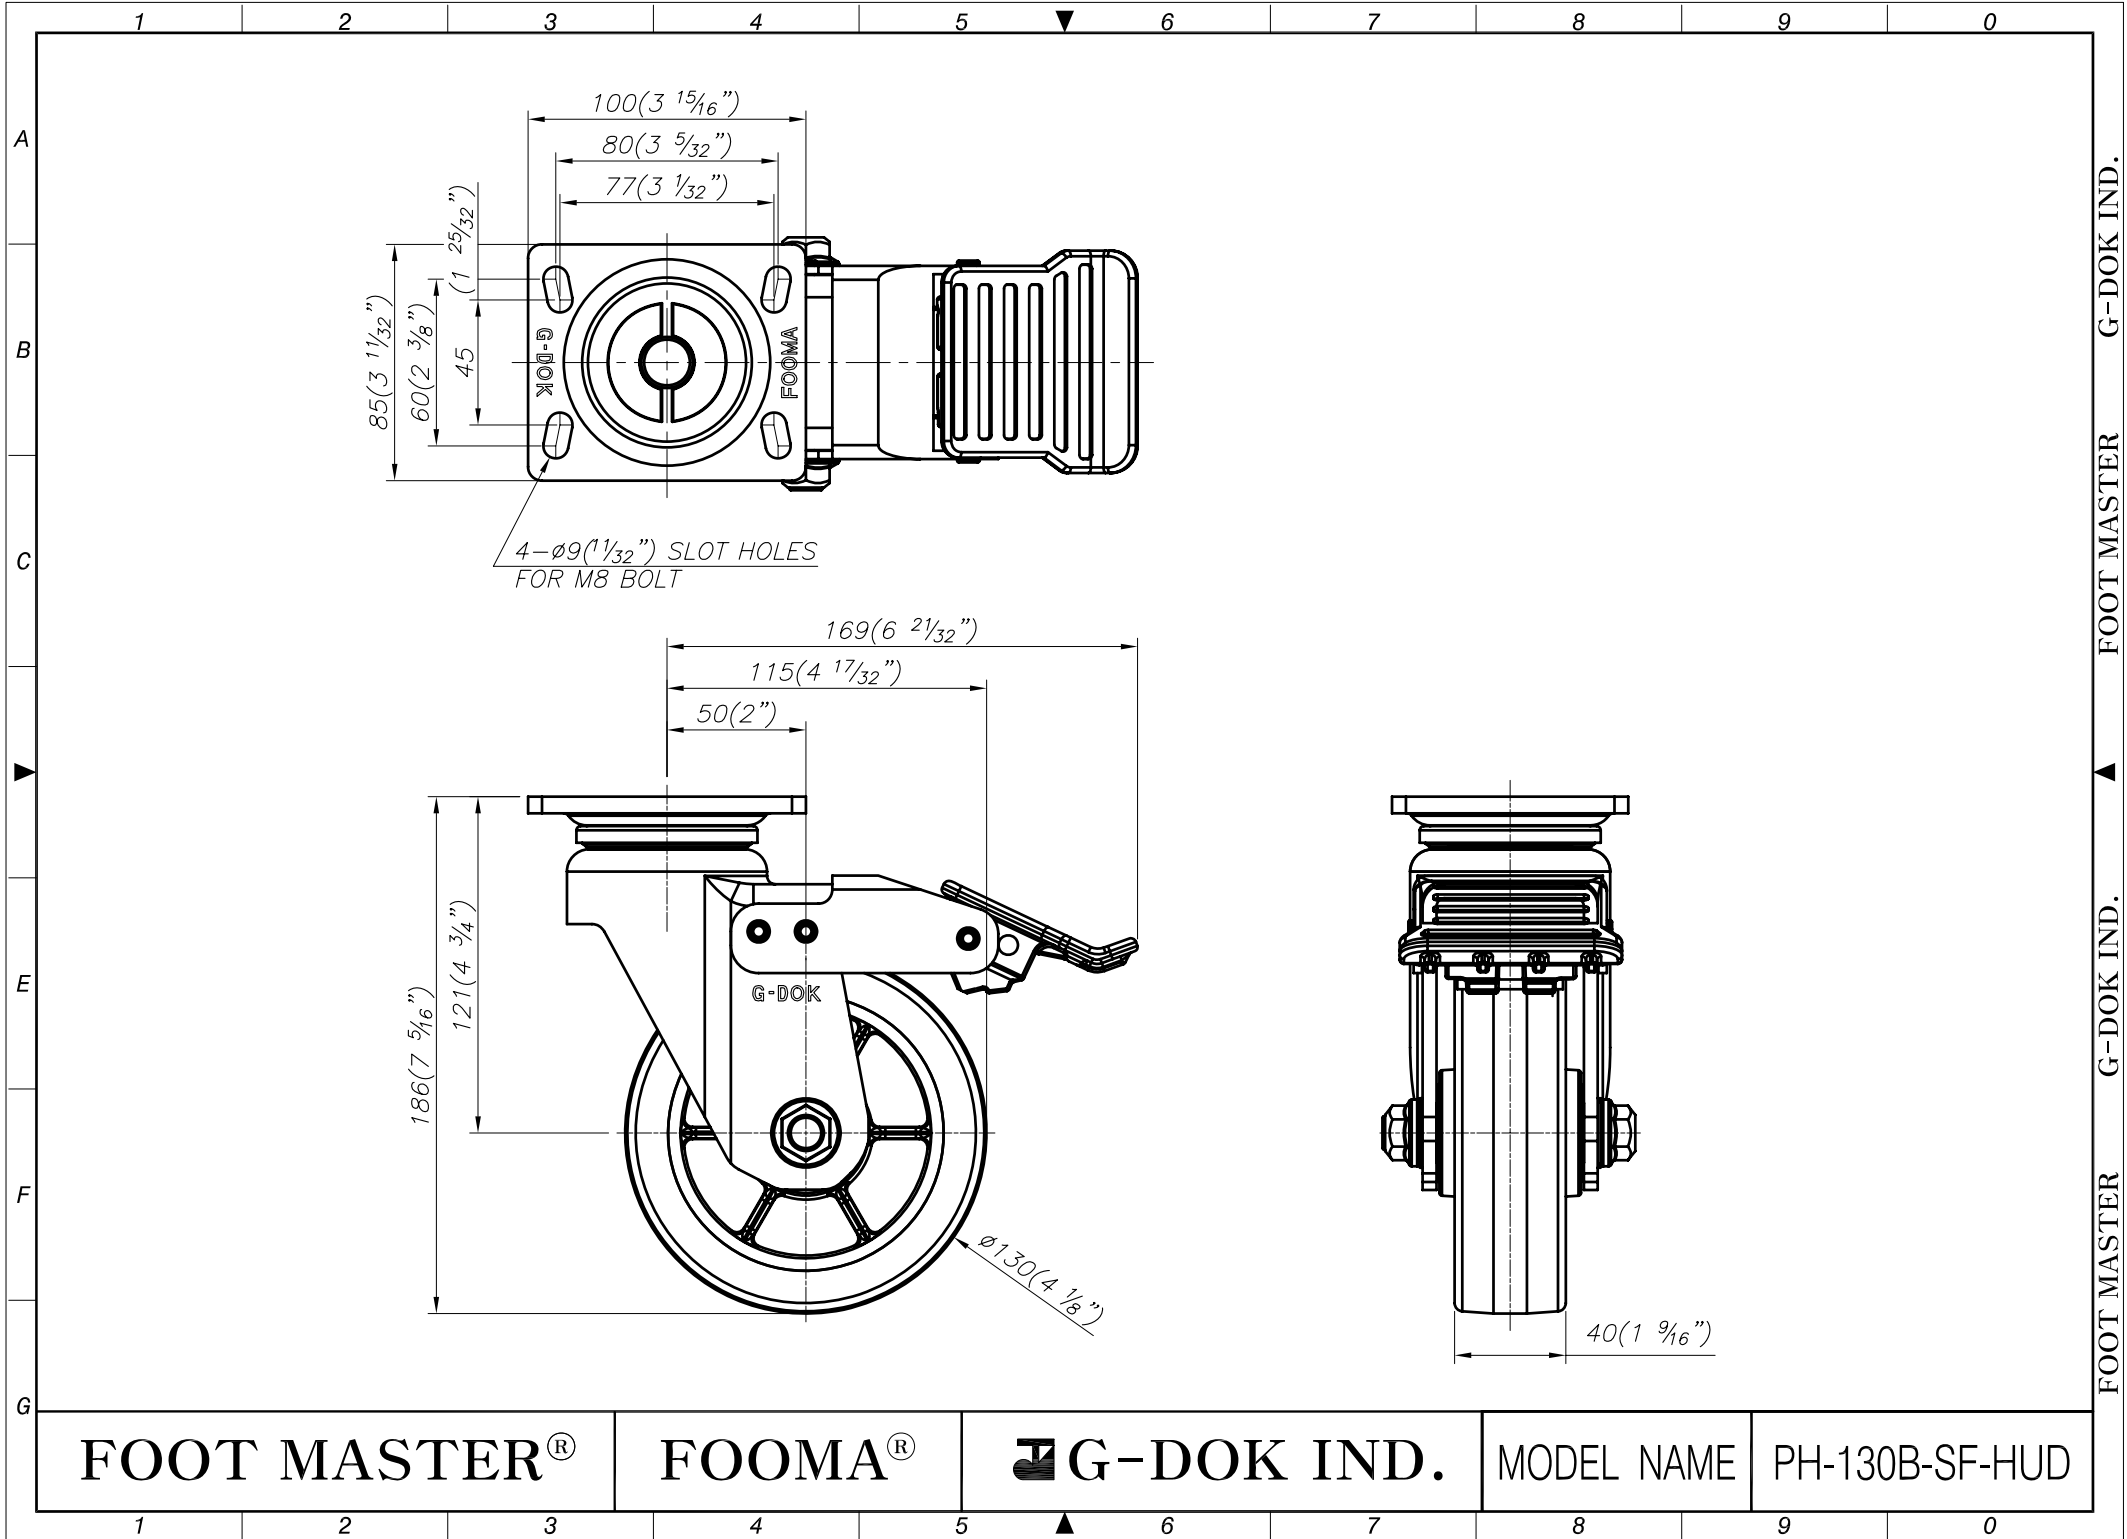

FOOT MASTER®

FOOMA®

G-DOK IND.

MODEL NAME

PH-130A-SF-HUD

FOOT MASTER G-DOK IND. FOOT MASTER G-DOK IND.

FOOT MASTER®

FOOMA®

G-DOK IND.

MODEL NAME

PH-130B-SF-HUD

FOOT MASTER G-DOK IND. FOOT MASTER G-DOK IND.

FOOT MASTER®

FOOMA®

G-DOK IND.

MODEL NAME