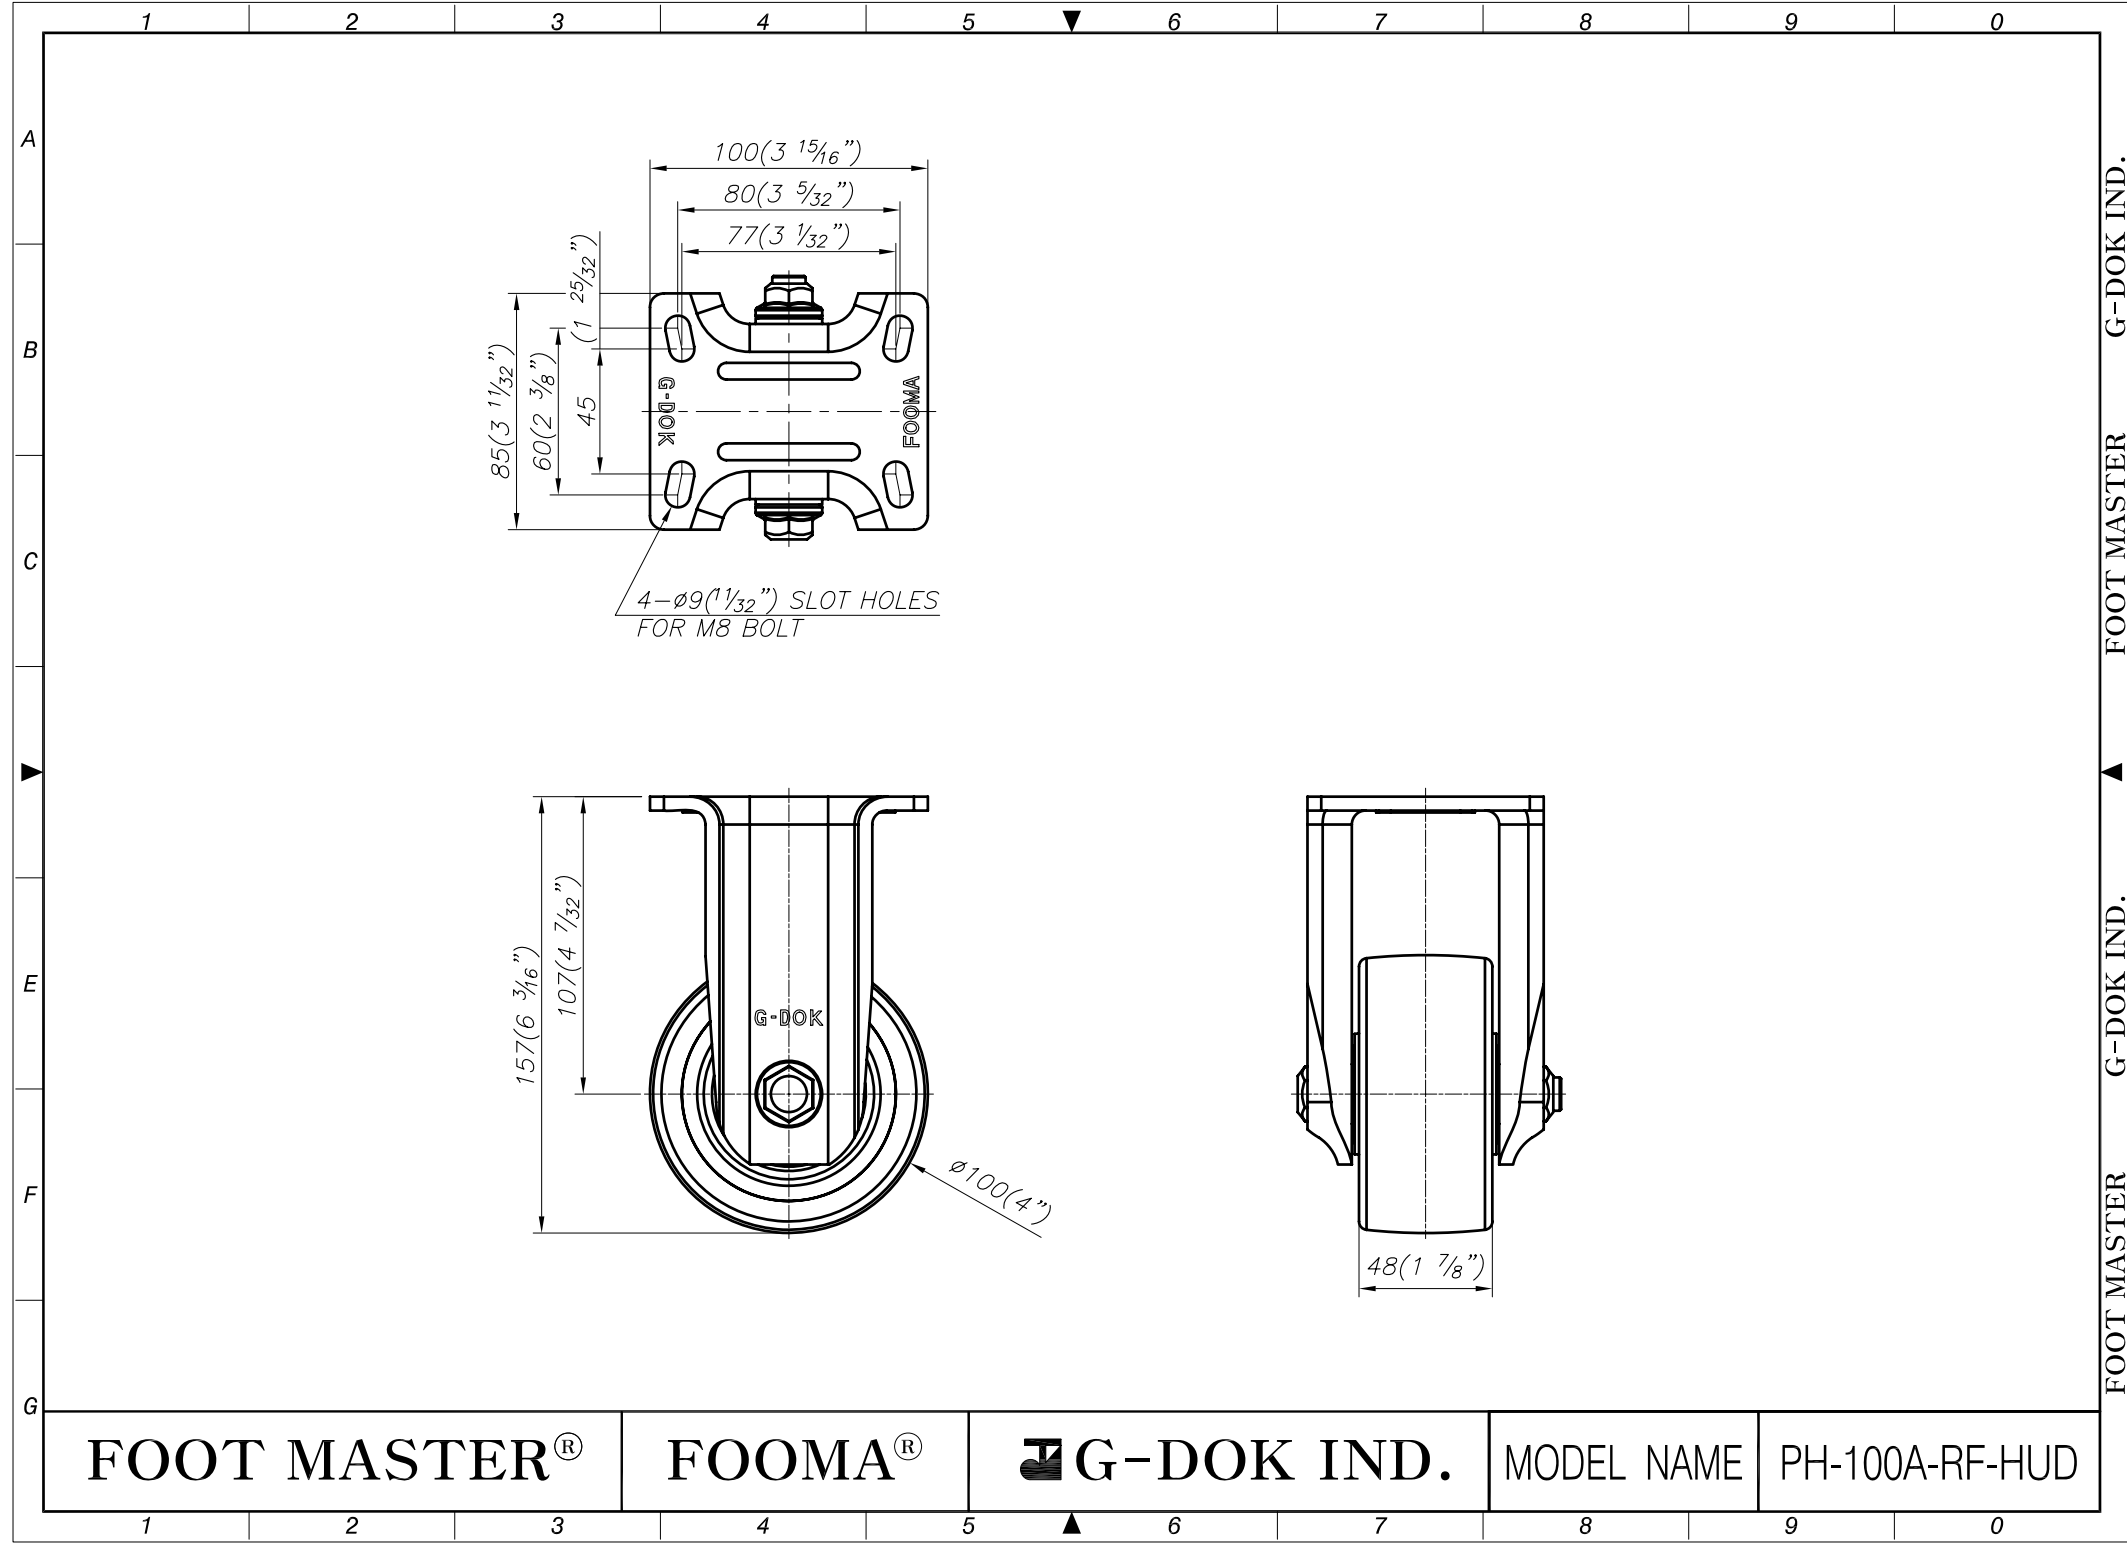

FOOT MASTER®

FOOMA®

G-DOK IND.

MODEL NAME

PH-100B-SF-HUD

G-DOK IND.

FOOT MASTER

G-DOK IND.

FOOT MASTER

FOOT MASTER®

FOOMA®

G-DOK IND.

MODEL NAME

PH-100A-RF-HUD

FOOT MASTER G-DOK IND. FOOT MASTER G-DOK IND. FOOT MASTER G-DOK IND.