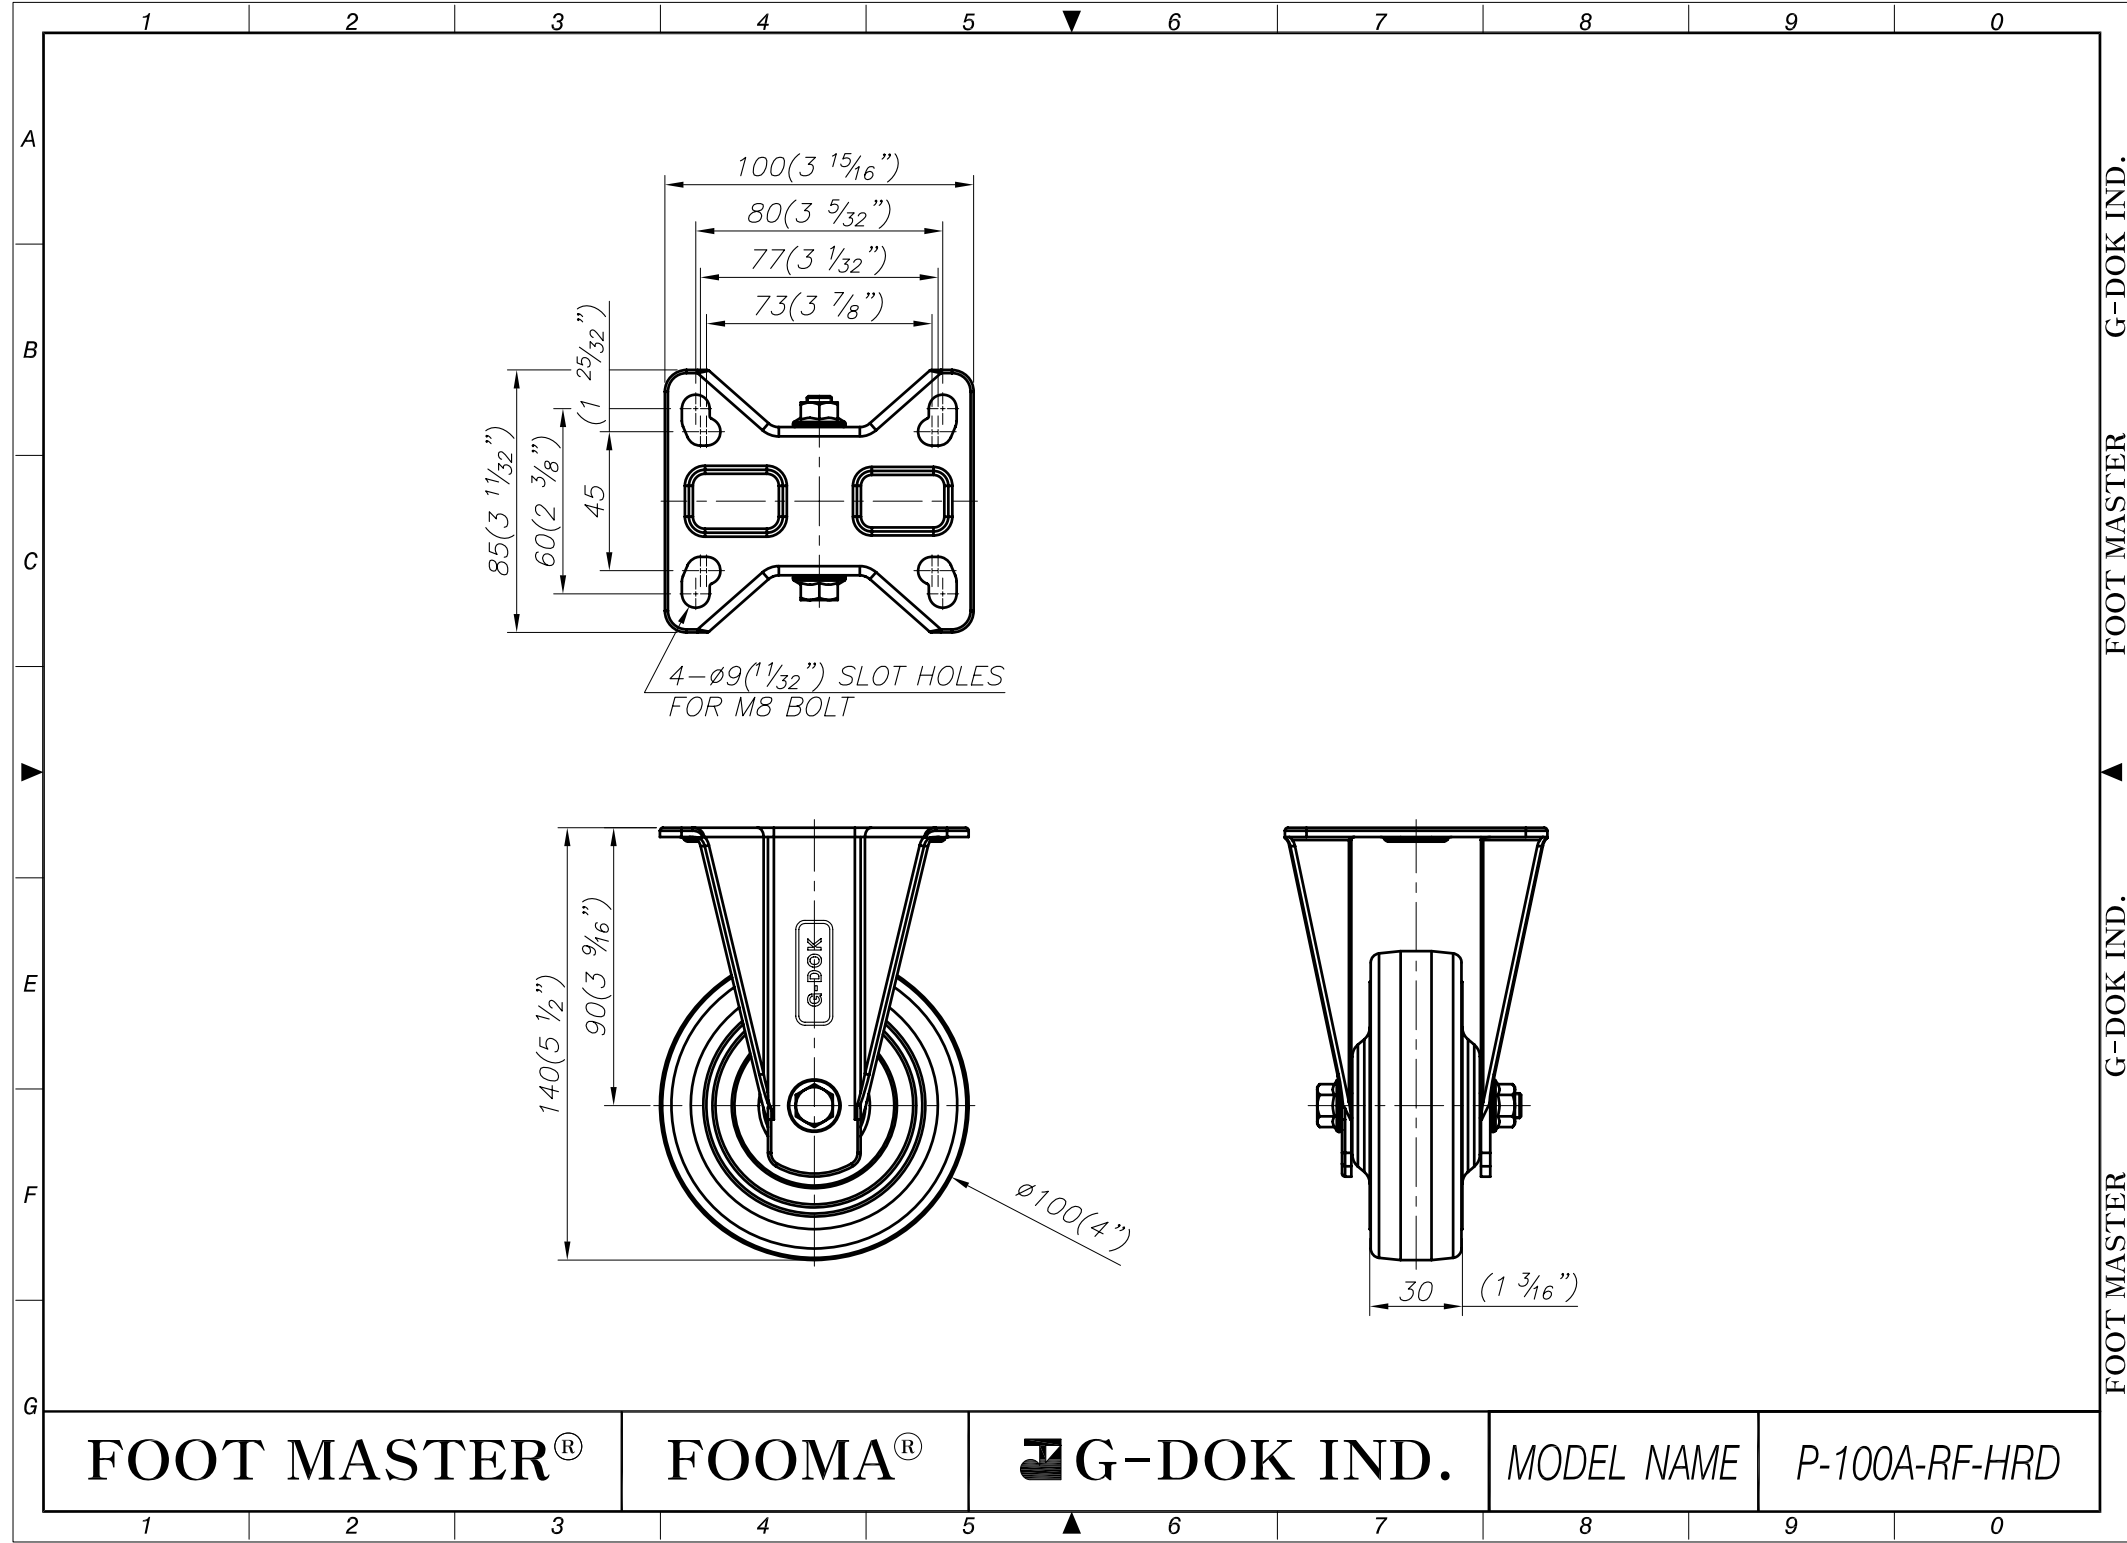

FOOT MASTER®

FOOMA®

G-DOK IND.

MODEL NAME

P-100A-SF-HRD

FOOT MASTER G-DOK IND. FOOT MASTER G-DOK IND. FOOT MASTER G-DOK IND.

FOOT MASTER®

FOOMA®

G-DOK IND.

MODEL NAME

P-100A-RF-HRD

FOOT MASTER G-DOK IND. FOOT MASTER G-DOK IND. FOOT MASTER G-DOK IND.