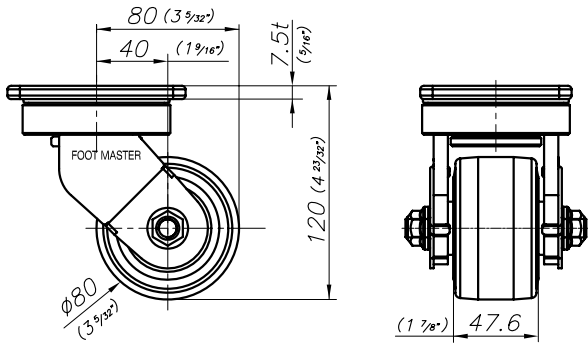

FOOT MASTER G-DOK IND. FOOT MASTER G-DOK IND.

FOOT MASTER® FOOMA® G-DOK IND. MODEL NAME GXT-80-ASF

FOOT MASTER G-DOK IND. FOOT MASTER G-DOK IND.