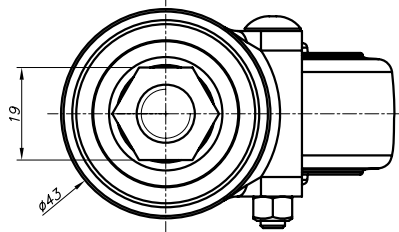

FOOT MASTER

G-DOK IND.

FOOT MASTER

G-DOK IND.

1/2" - 12 UNC

FOOT MASTER®

FOOMA®

G-DOK IND.

MODEL NAME

GL-50-ASS

FOOT MASTER

G-DOK IND.

FOOT MASTER

G-DOK IND.

1/2" - 12 UNC

FOOT MASTER®