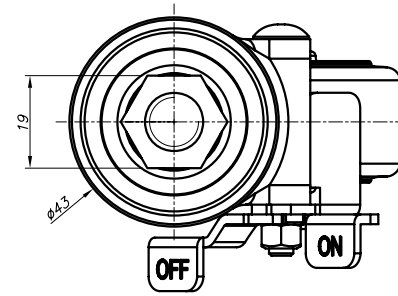

MODEL NAME

GL-50-ASS

FOOT MASTER

G-DOK IND.

FOOT MASTER

G-DOK IND.

1/2" - 12 UNC

FOOT MASTER®