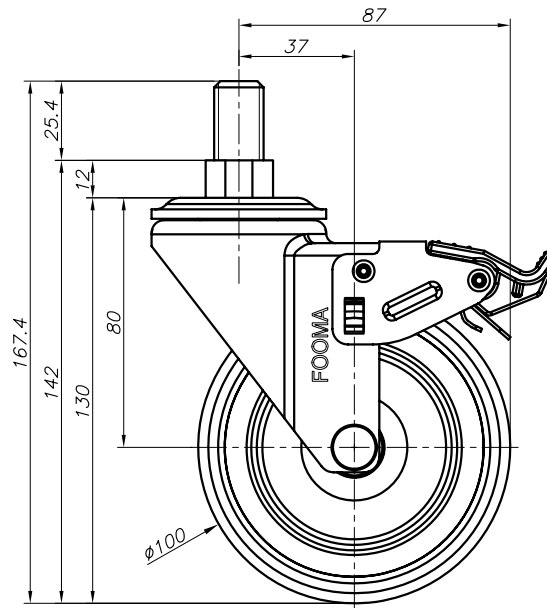

FOOT MASTER

G-DOK IND.

FOOT MASTER

G-DOK IND.

5/8" or M12

FOOT MASTER

G-DOK IND.

FOOT MASTER

G-DOK IND.

5/8" or M12

FOOT MASTER®

FOOMA®

G-DOK IND.

MODEL NAME

GL-100-ASS

FOOT MASTER®