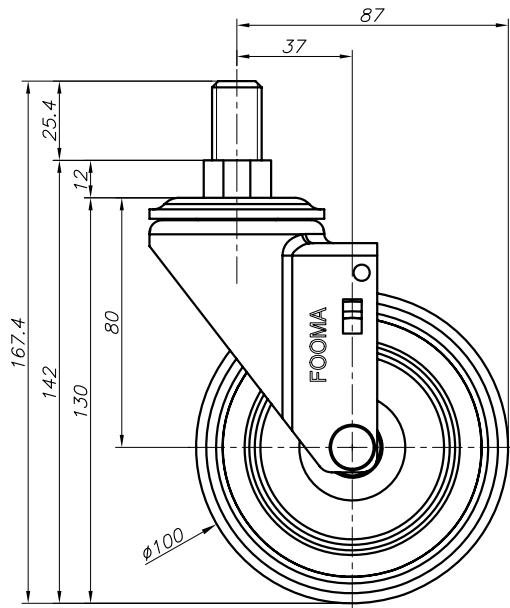

FOOT MASTER

G-DOK IND.

FOOT MASTER

G-DOK IND.

5/8" or M12

FOOT MASTER

G-DOK IND.

FOOT MASTER

G-DOK IND.

5/8" or M12

FOOT MASTER®

FOOMA®

G-DOK IND.

MODEL NAME

GL-100-ASS

FOOT MASTER®