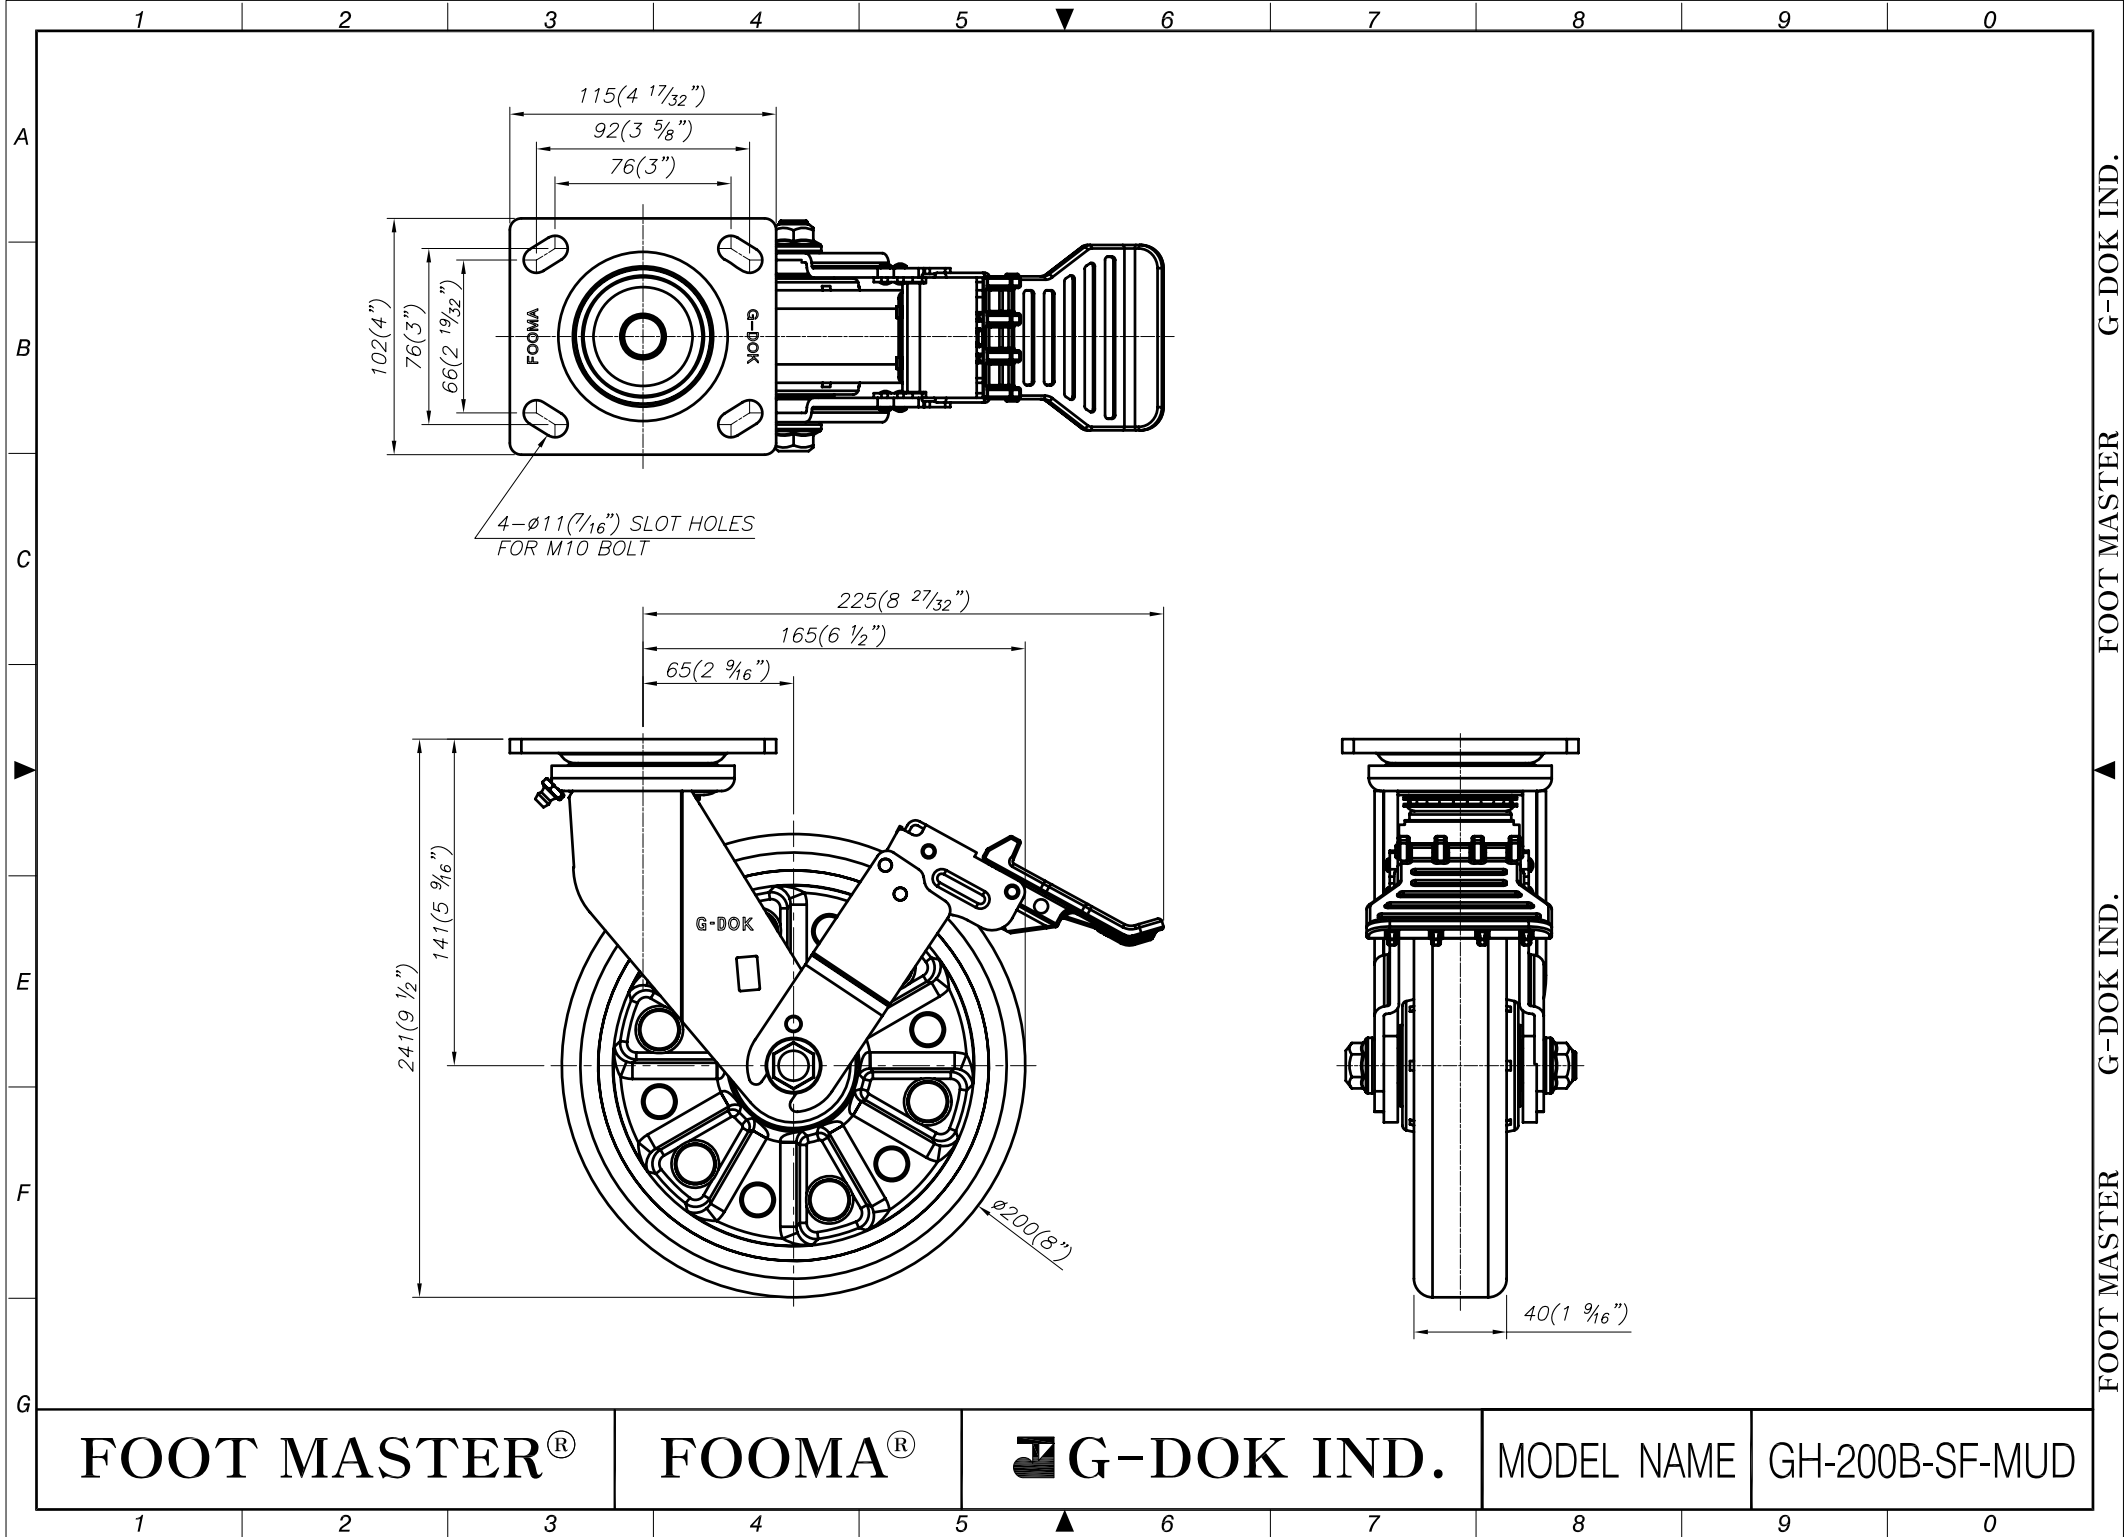

FOOT MASTER®

FOOMA®

G-DOK IND.

MODEL NAME

GH-200A-SF-MUD

G-DOK IND.

FOOT MASTER

G-DOK IND.

FOOT MASTER

FOOT MASTER®

FOOMA®

G-DOK IND.

MODEL NAME

GH-200B-SF-MUD

FOOT MASTER G-DOK IND. FOOT MASTER G-DOK IND.

FOOT MASTER®