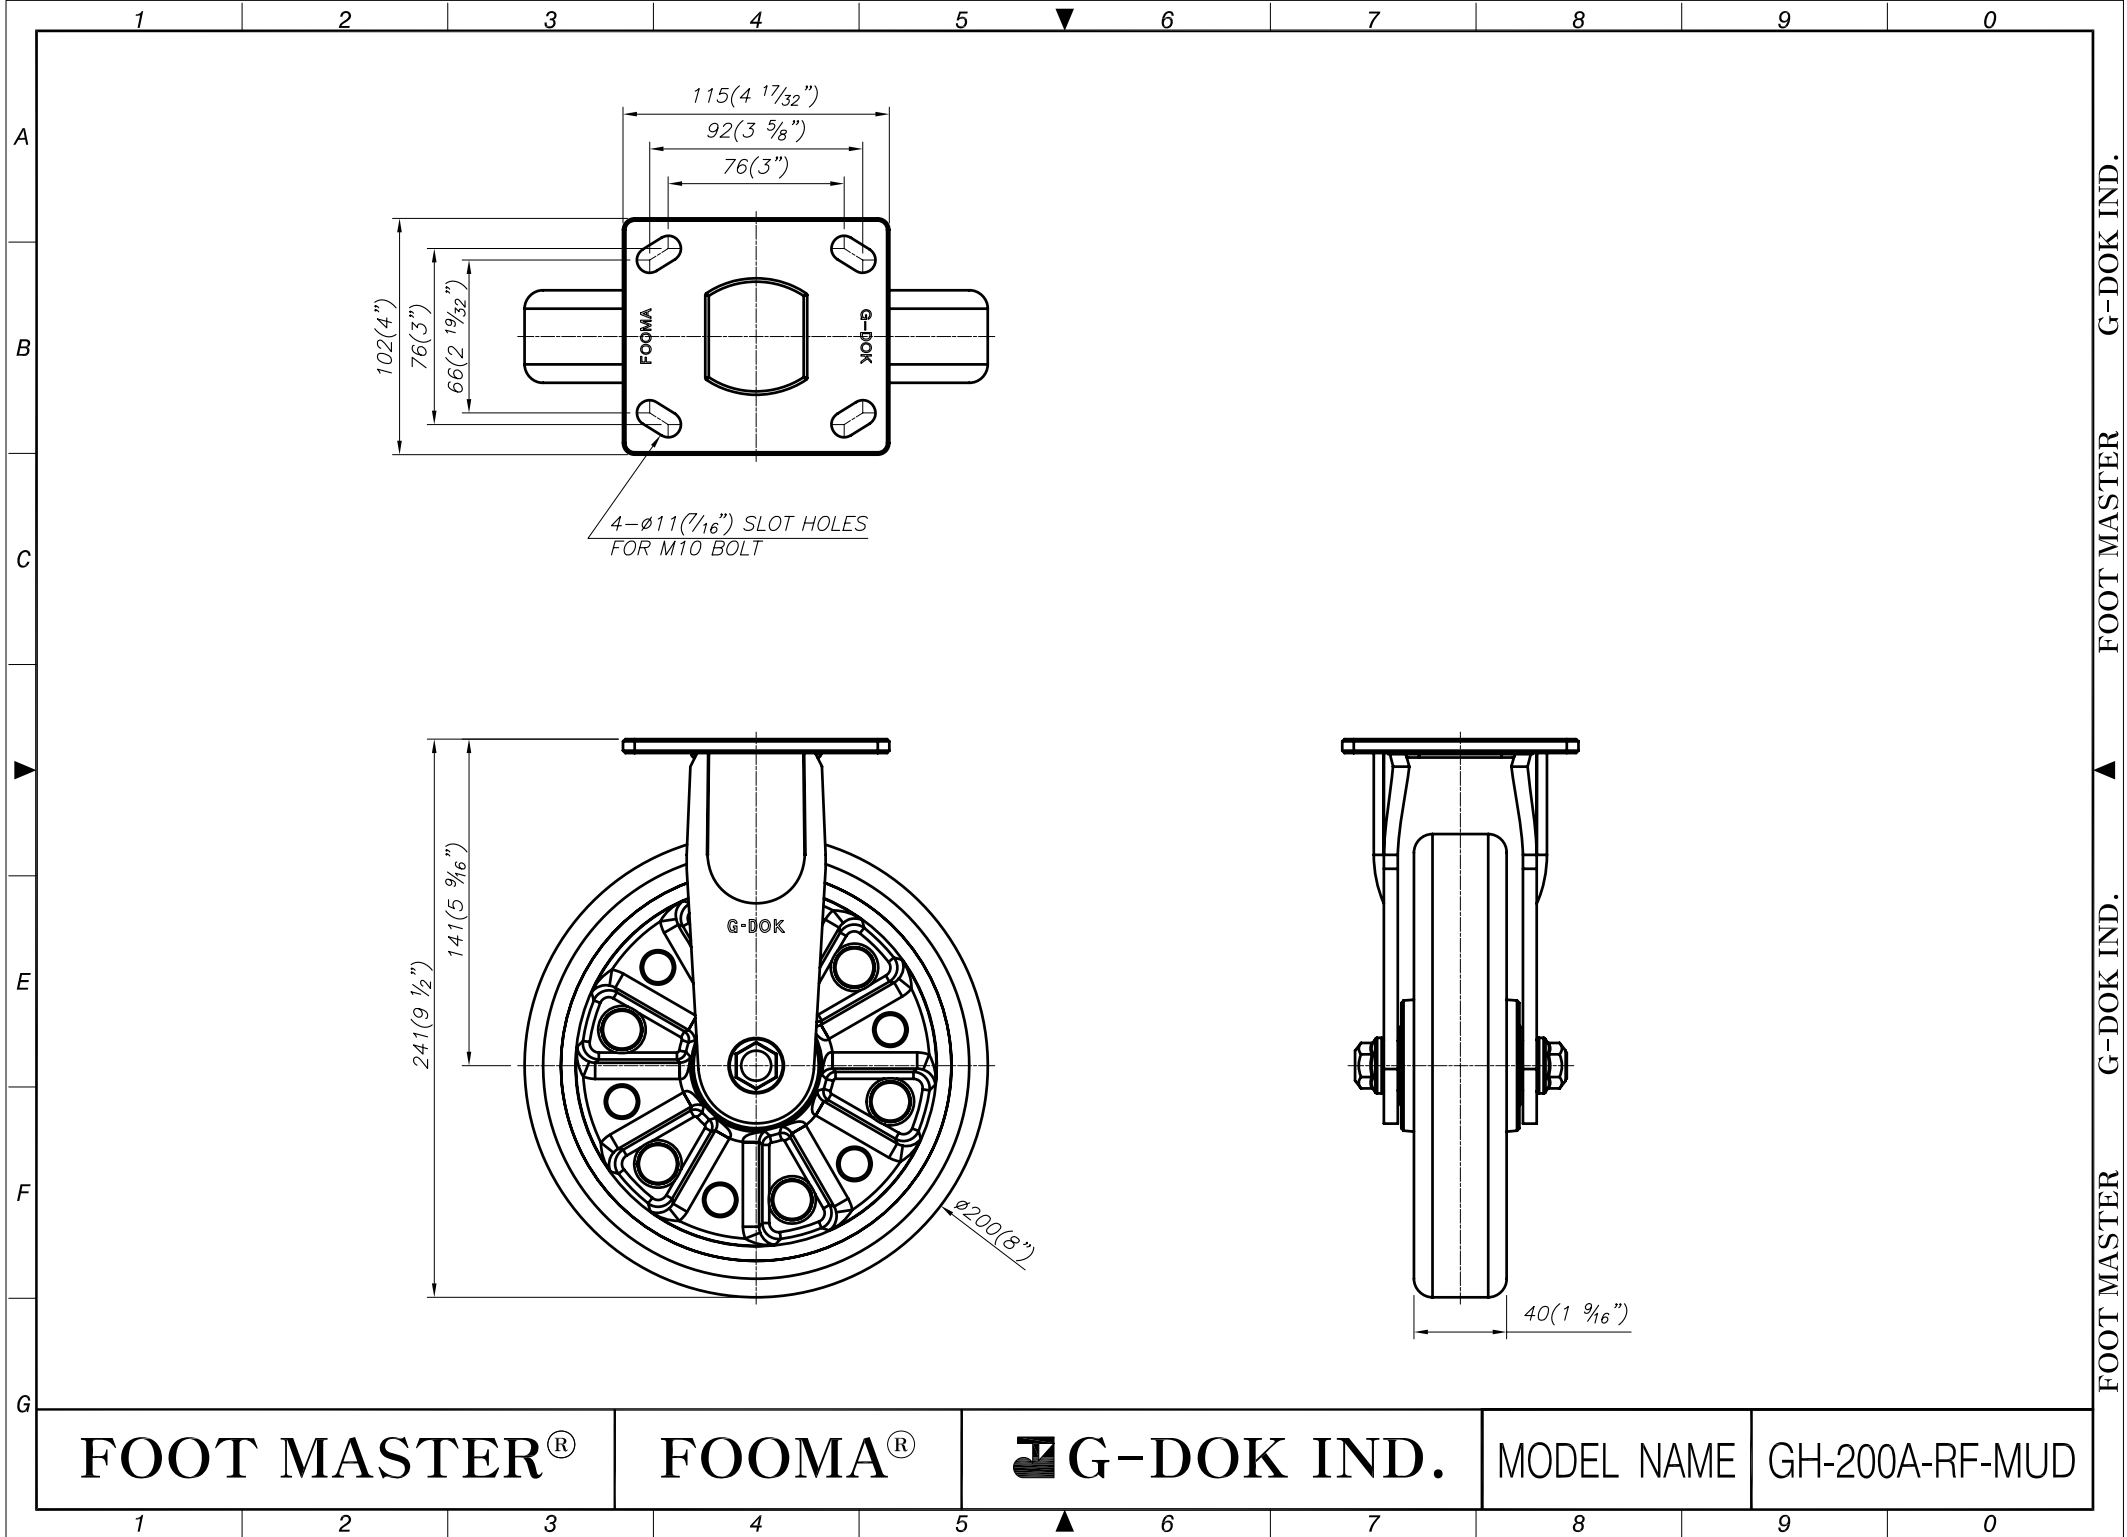

FOOT MASTER®

FOOMA®

G-DOK IND.

MODEL NAME

GH-200A-RF-MUD