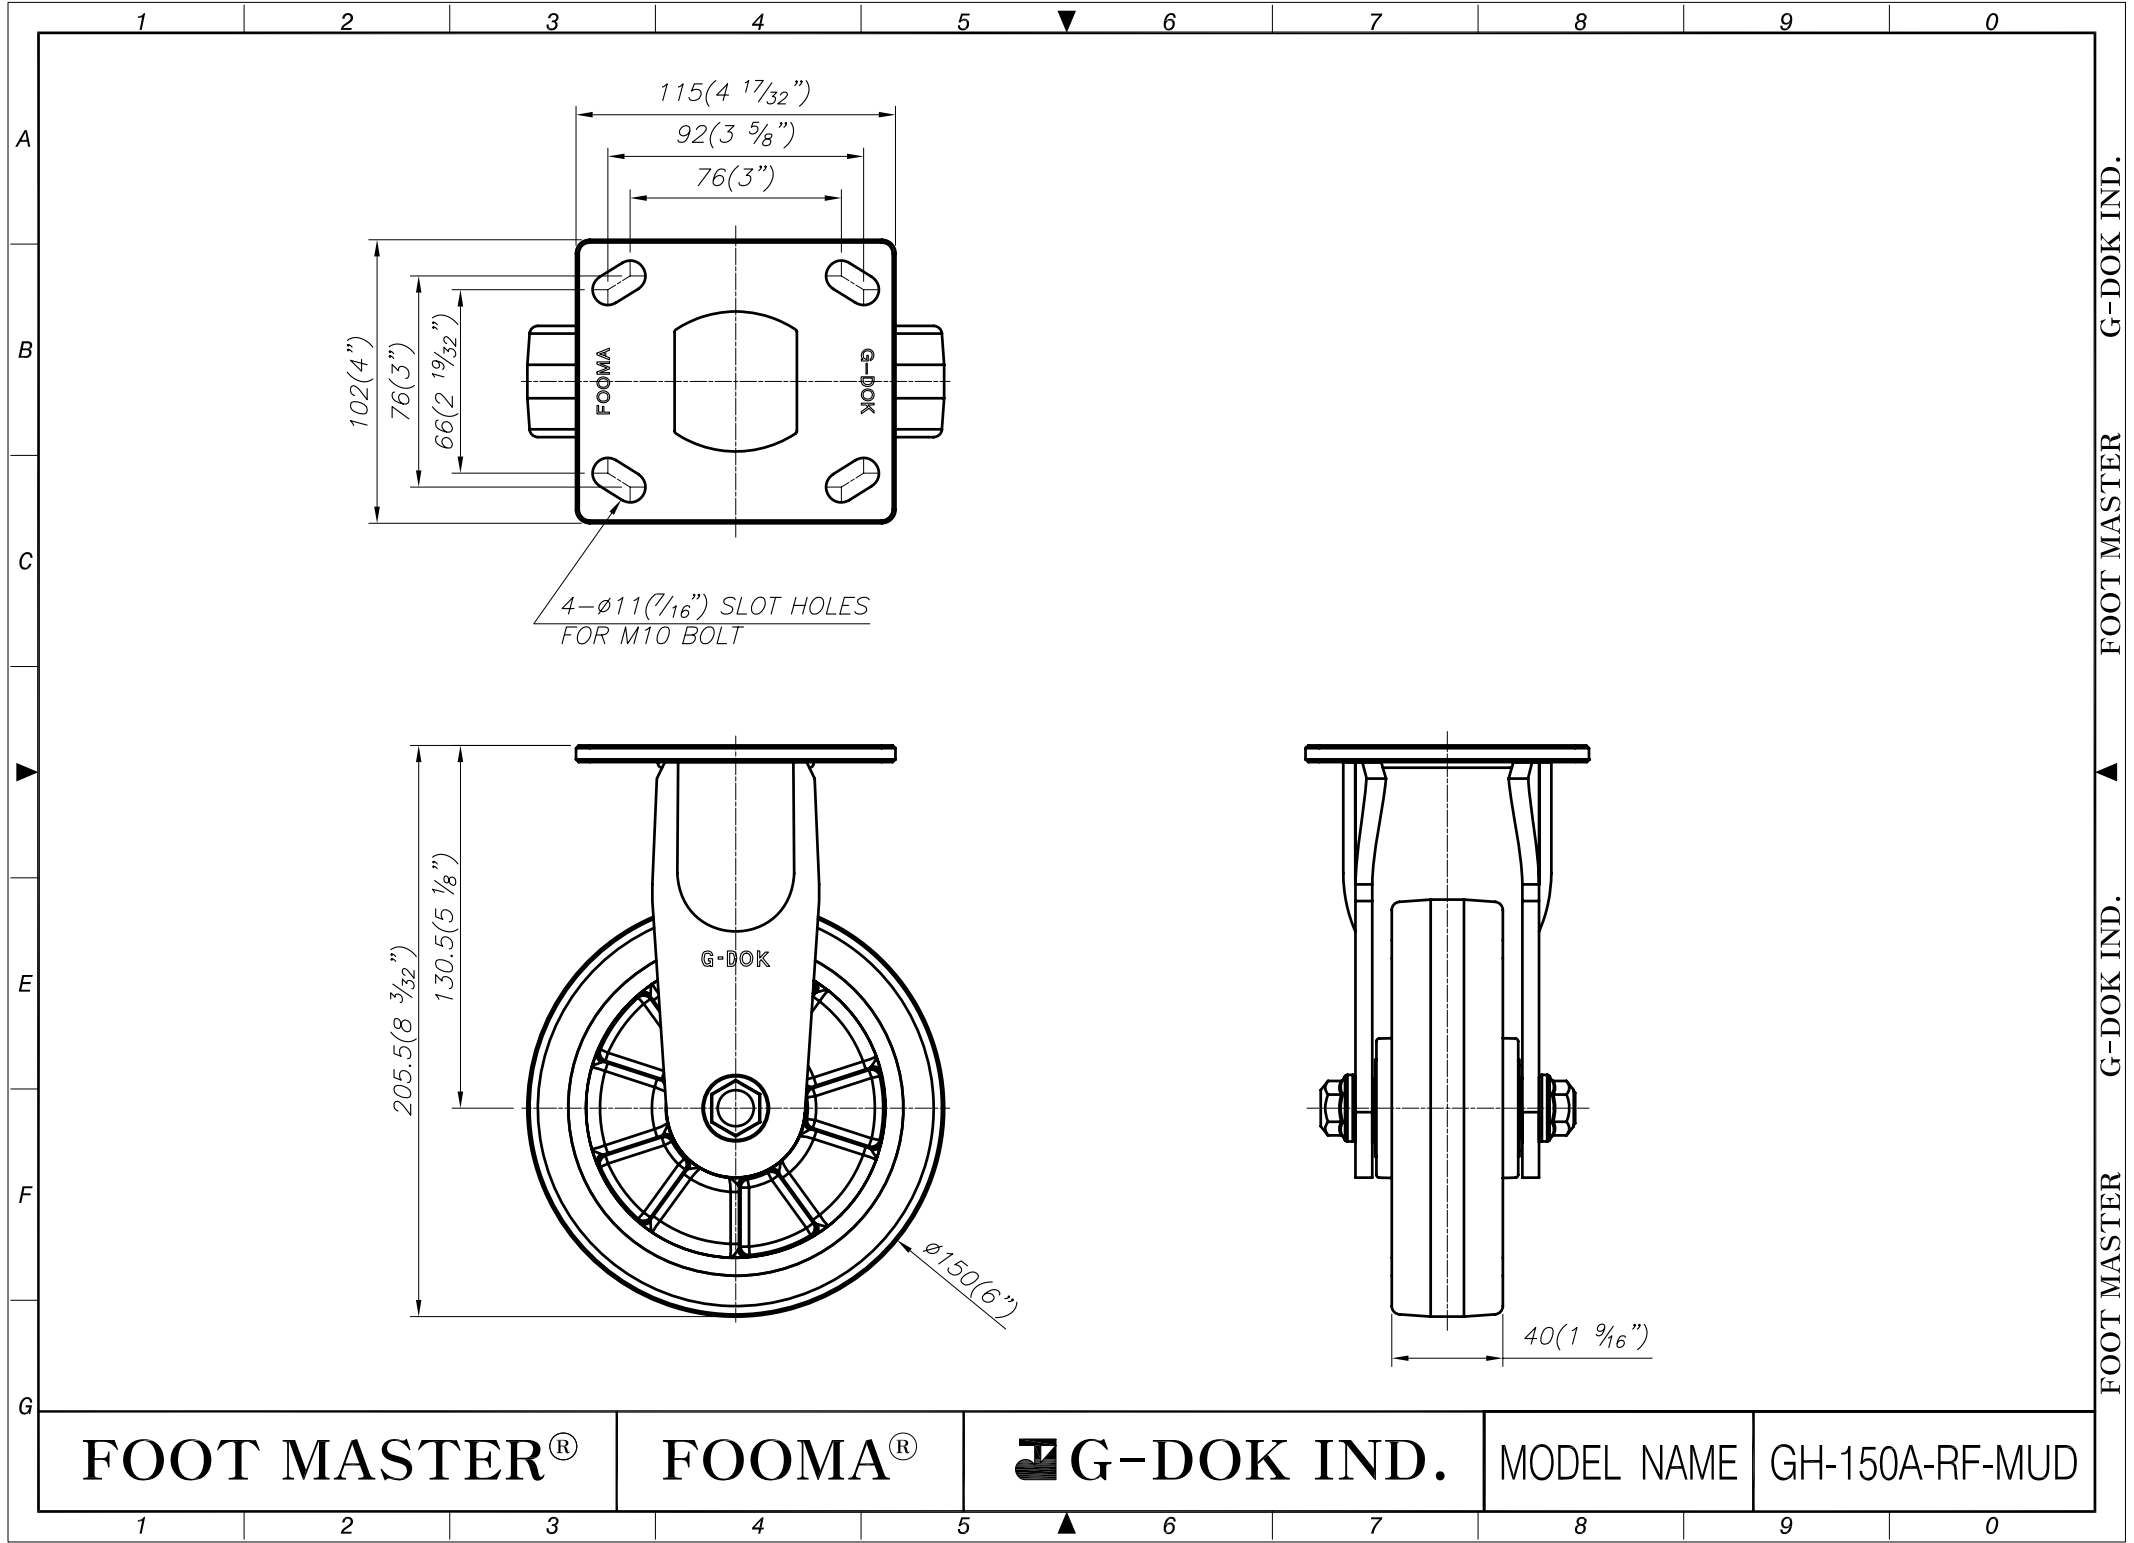

G-DOK IND.

MODEL NAME

GH-150B-SF-MUD

G-DOK IND.

FOOT MASTER

G-DOK IND.

FOOT MASTER

FOOT MASTER®