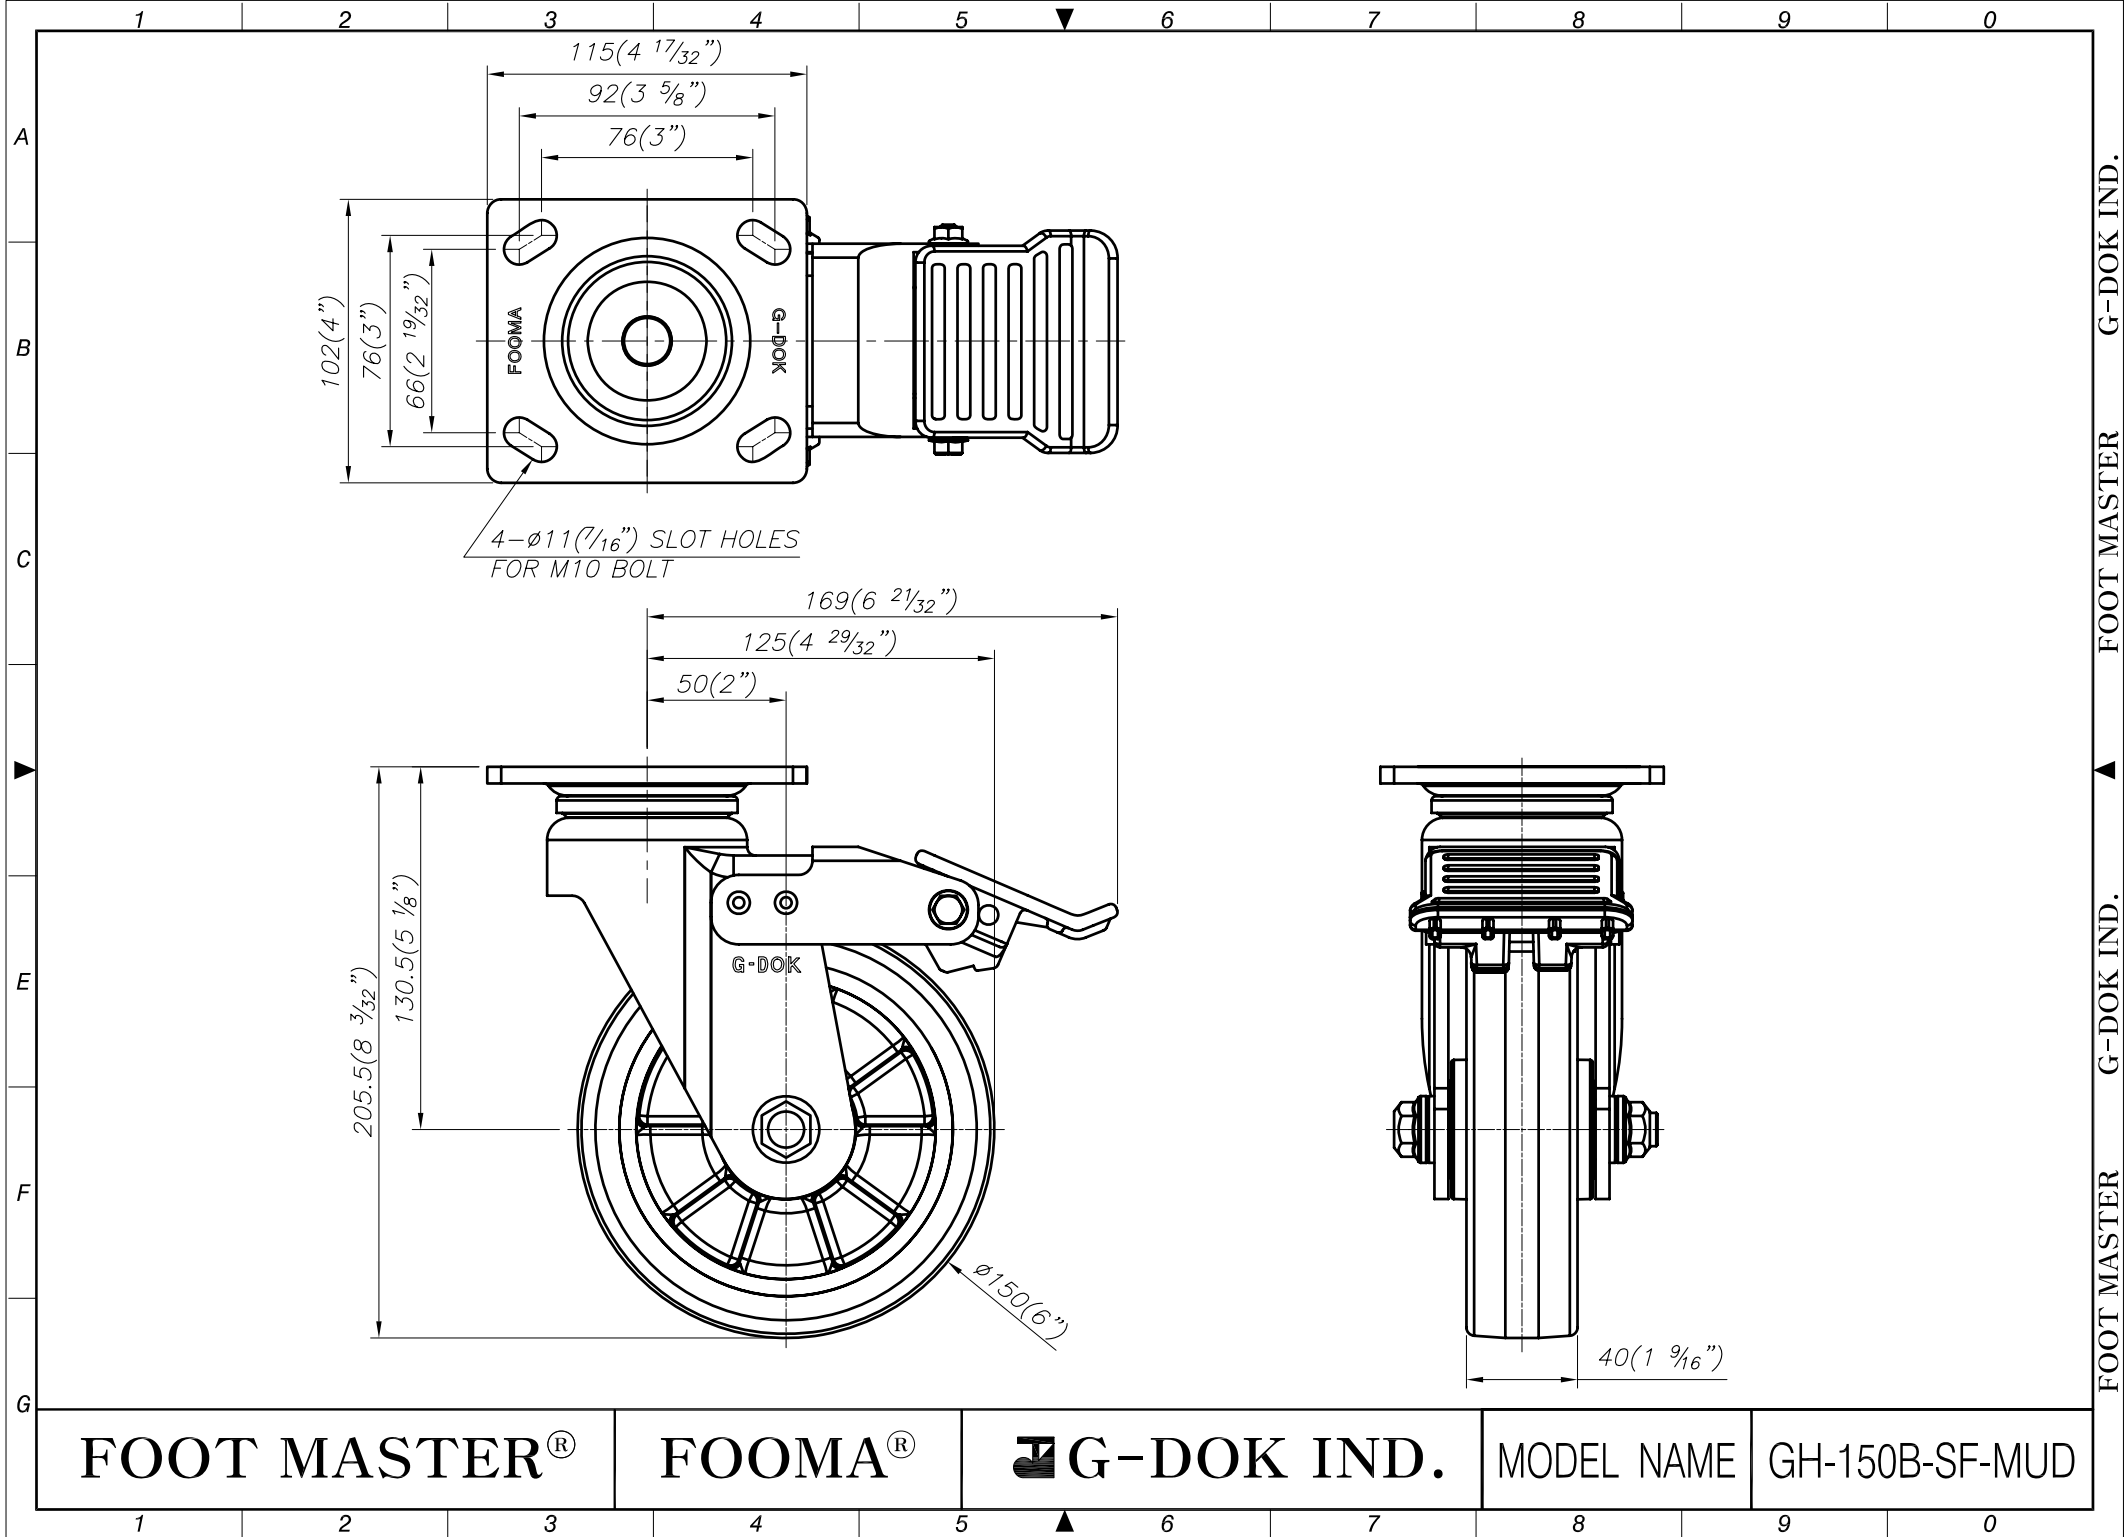

FOOT MASTER®

FOOMA®

G-DOK IND.

MODEL NAME

GH-150A-SF-MUD

FOOT MASTER G-DOK IND. FOOT MASTER G-DOK IND.

FOOT MASTER®

FOOMA®

G-DOK IND.

MODEL NAME

GH-150B-SF-MUD

G-DOK IND.

FOOT MASTER

G-DOK IND.

FOOT MASTER

FOOT MASTER®