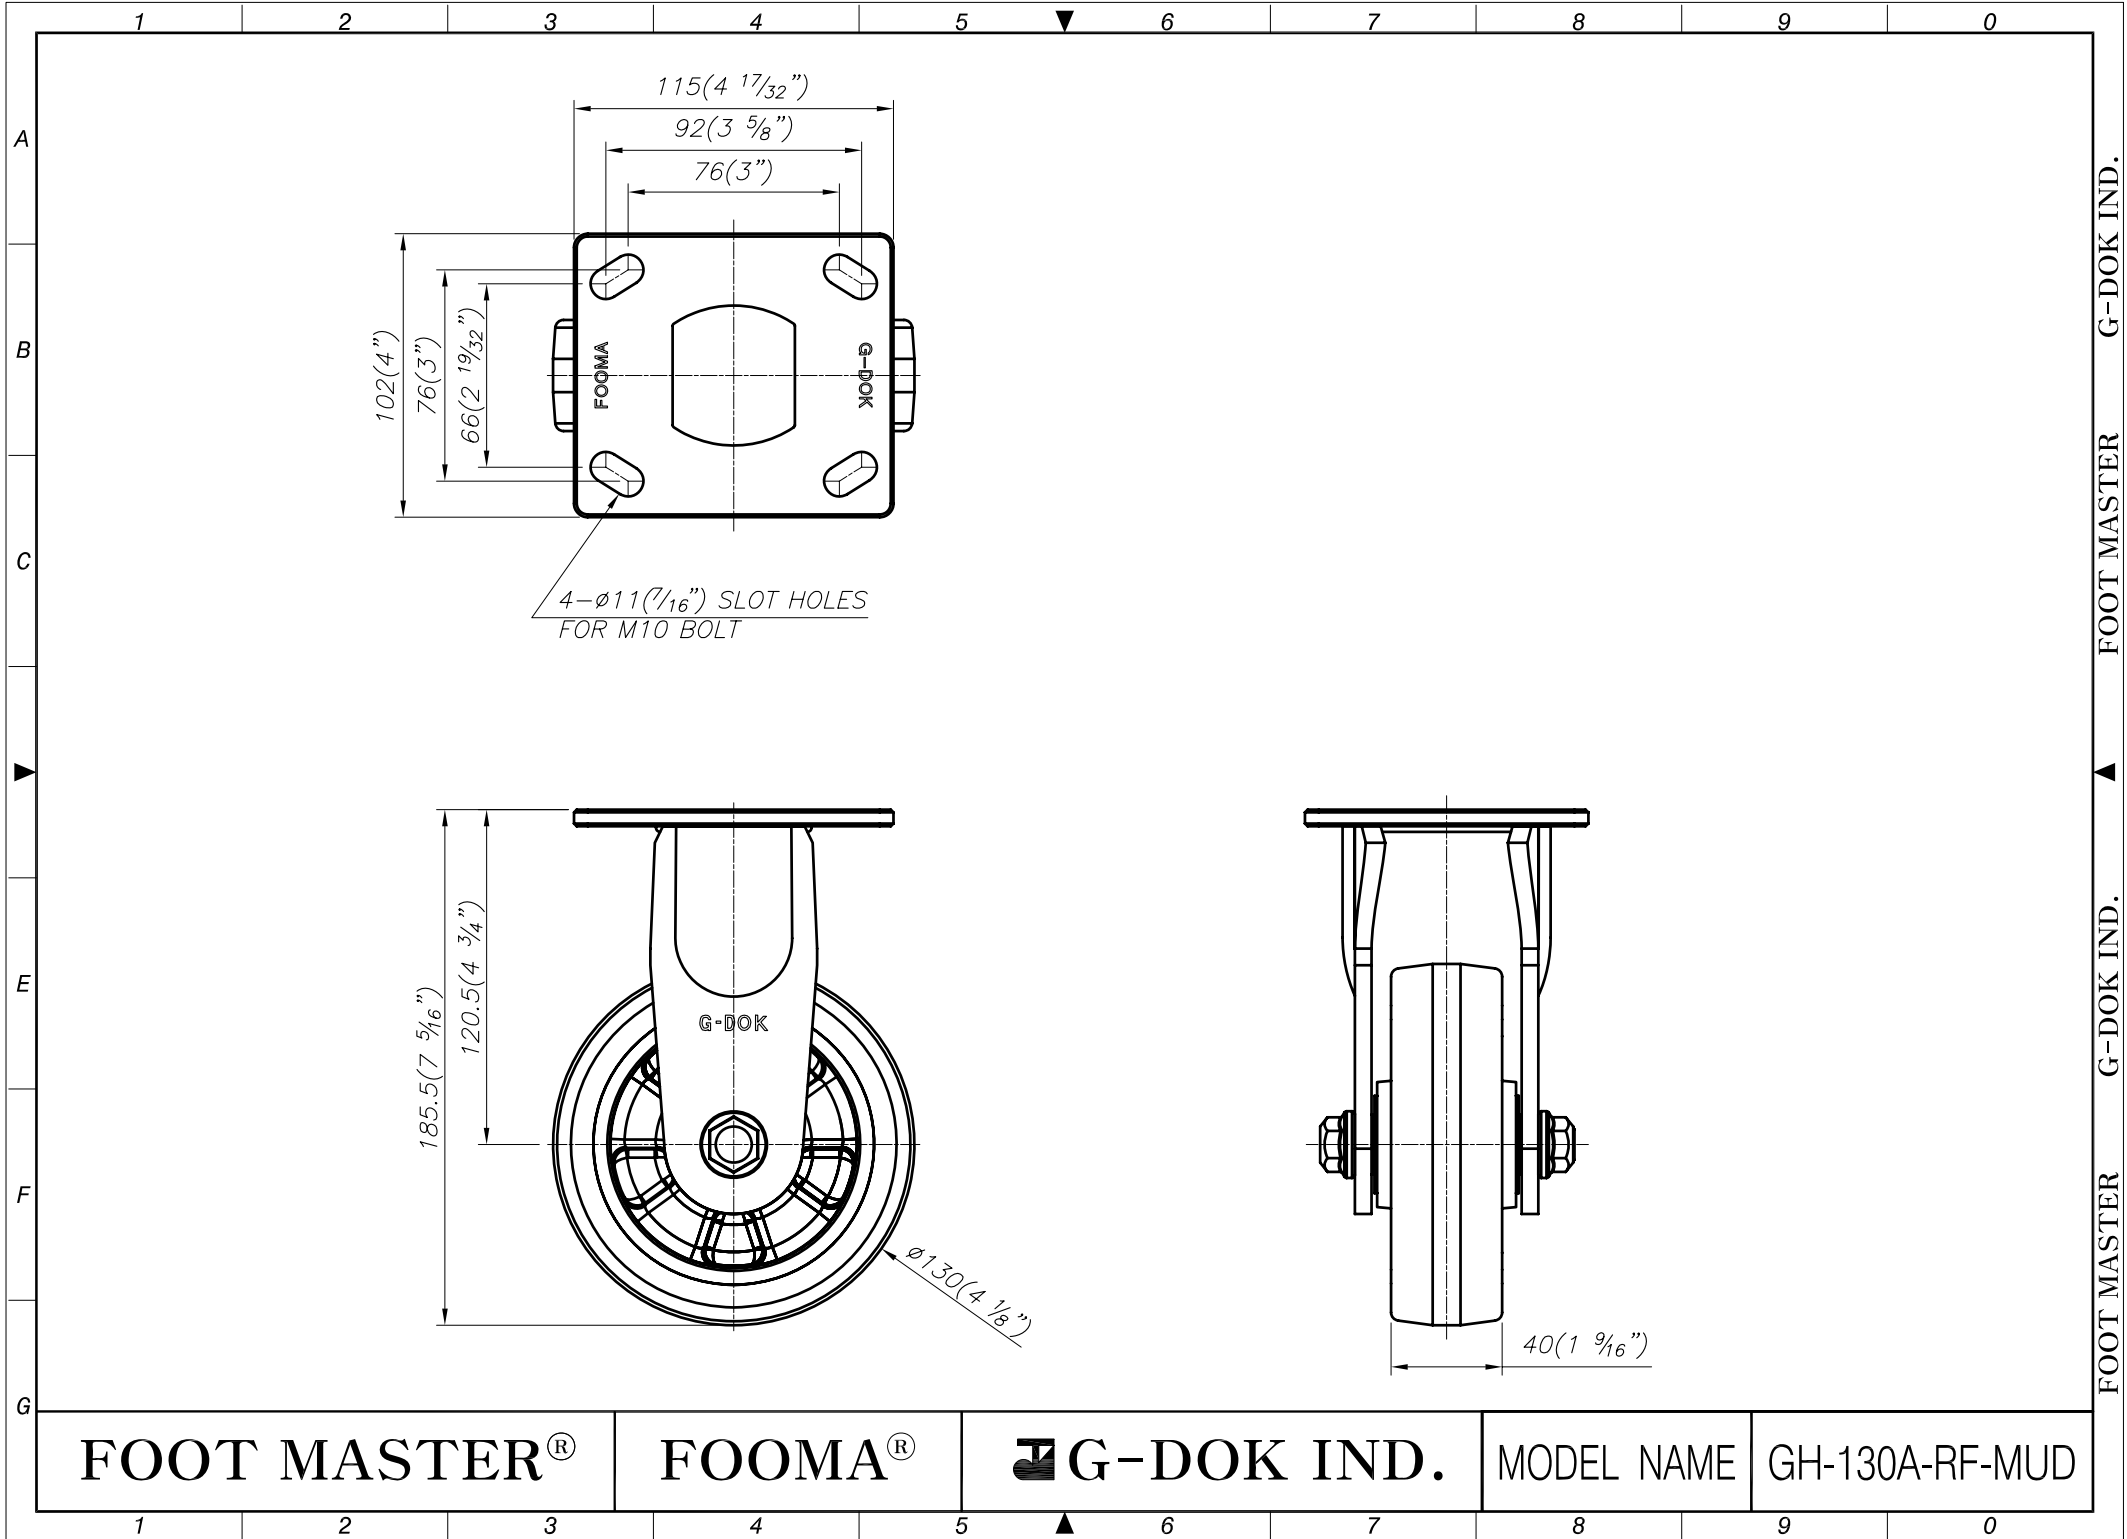

FOOT MASTER®

FOOMA®

G-DOK IND.

MODEL NAME

GH-130A-SF-MUD

FOOT MASTER G-DOK IND. FOOT MASTER G-DOK IND.

FOOT MASTER®

FOOMA®

G-DOK IND.

MODEL NAME

GH-130B-SF-MUD

FOOT MASTER G-DOK IND. FOOT MASTER G-DOK IND.

FOOT MASTER®

FOOMA®

G-DOK IND.

MODEL NAME