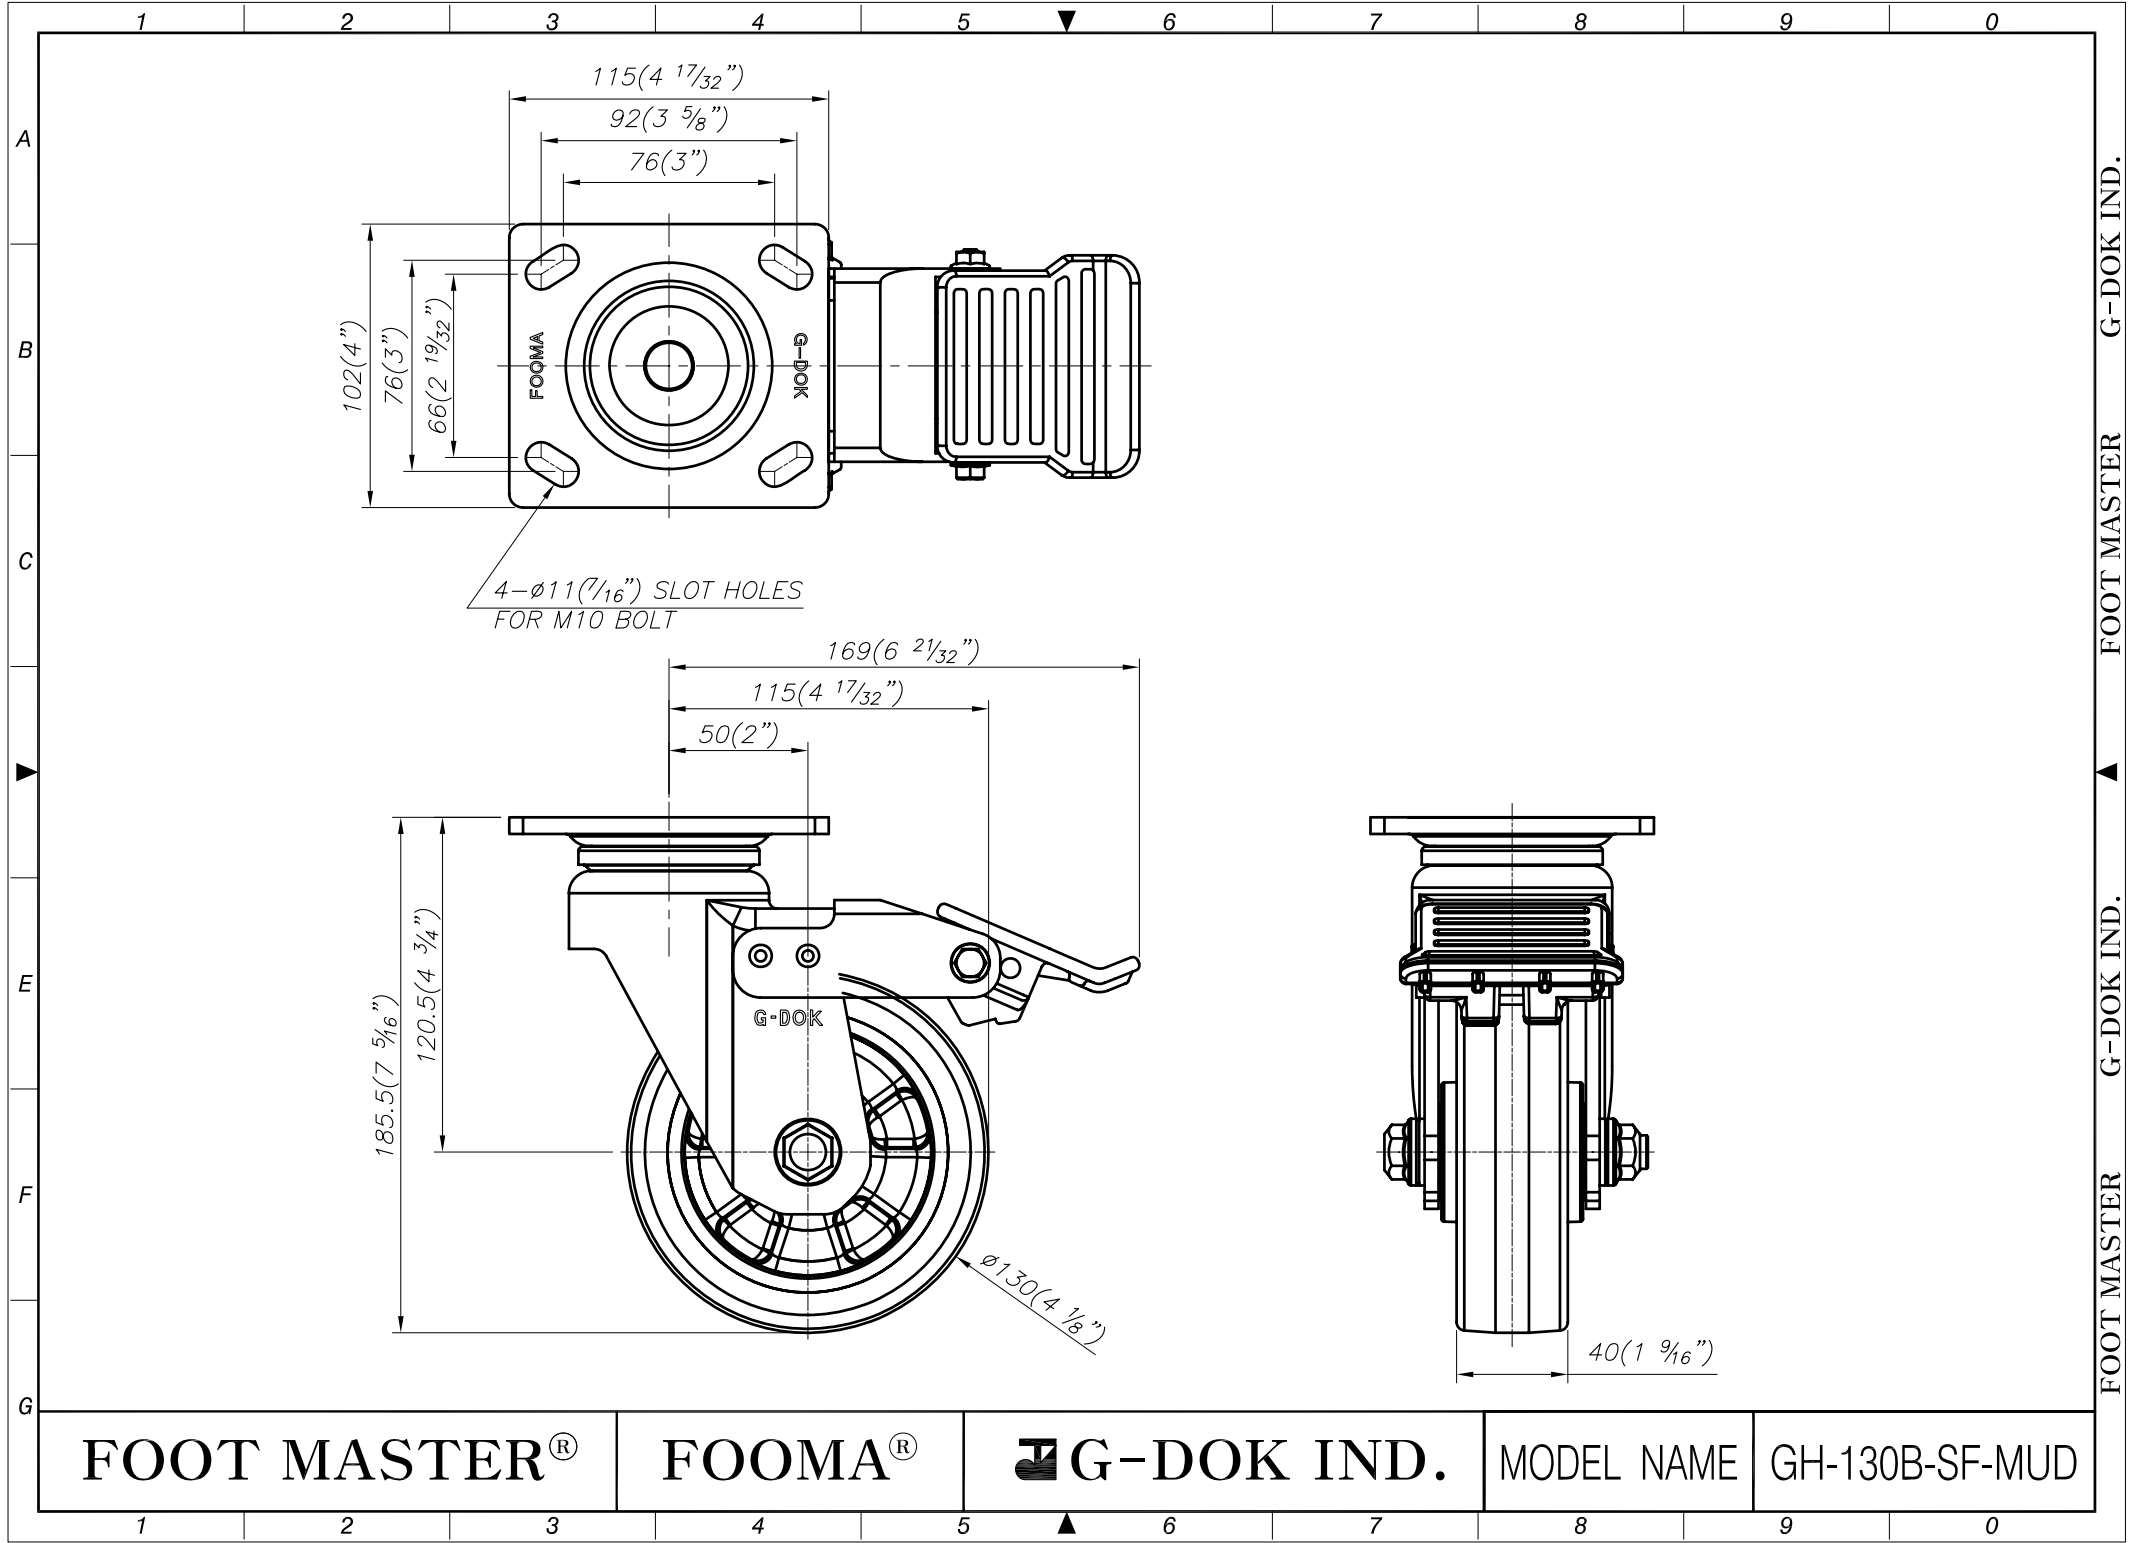

FOOT MASTER®

FOOMA®

G-DOK IND.

MODEL NAME

GH-130A-SF-MUD

FOOT MASTER G-DOK IND. FOOT MASTER G-DOK IND.

FOOT MASTER®

FOOMA®

G-DOK IND.

MODEL NAME

GH-130B-SF-MUD

FOOT MASTER G-DOK IND. FOOT MASTER G-DOK IND.

FOOT MASTER®

FOOMA®

G-DOK IND.

MODEL NAME