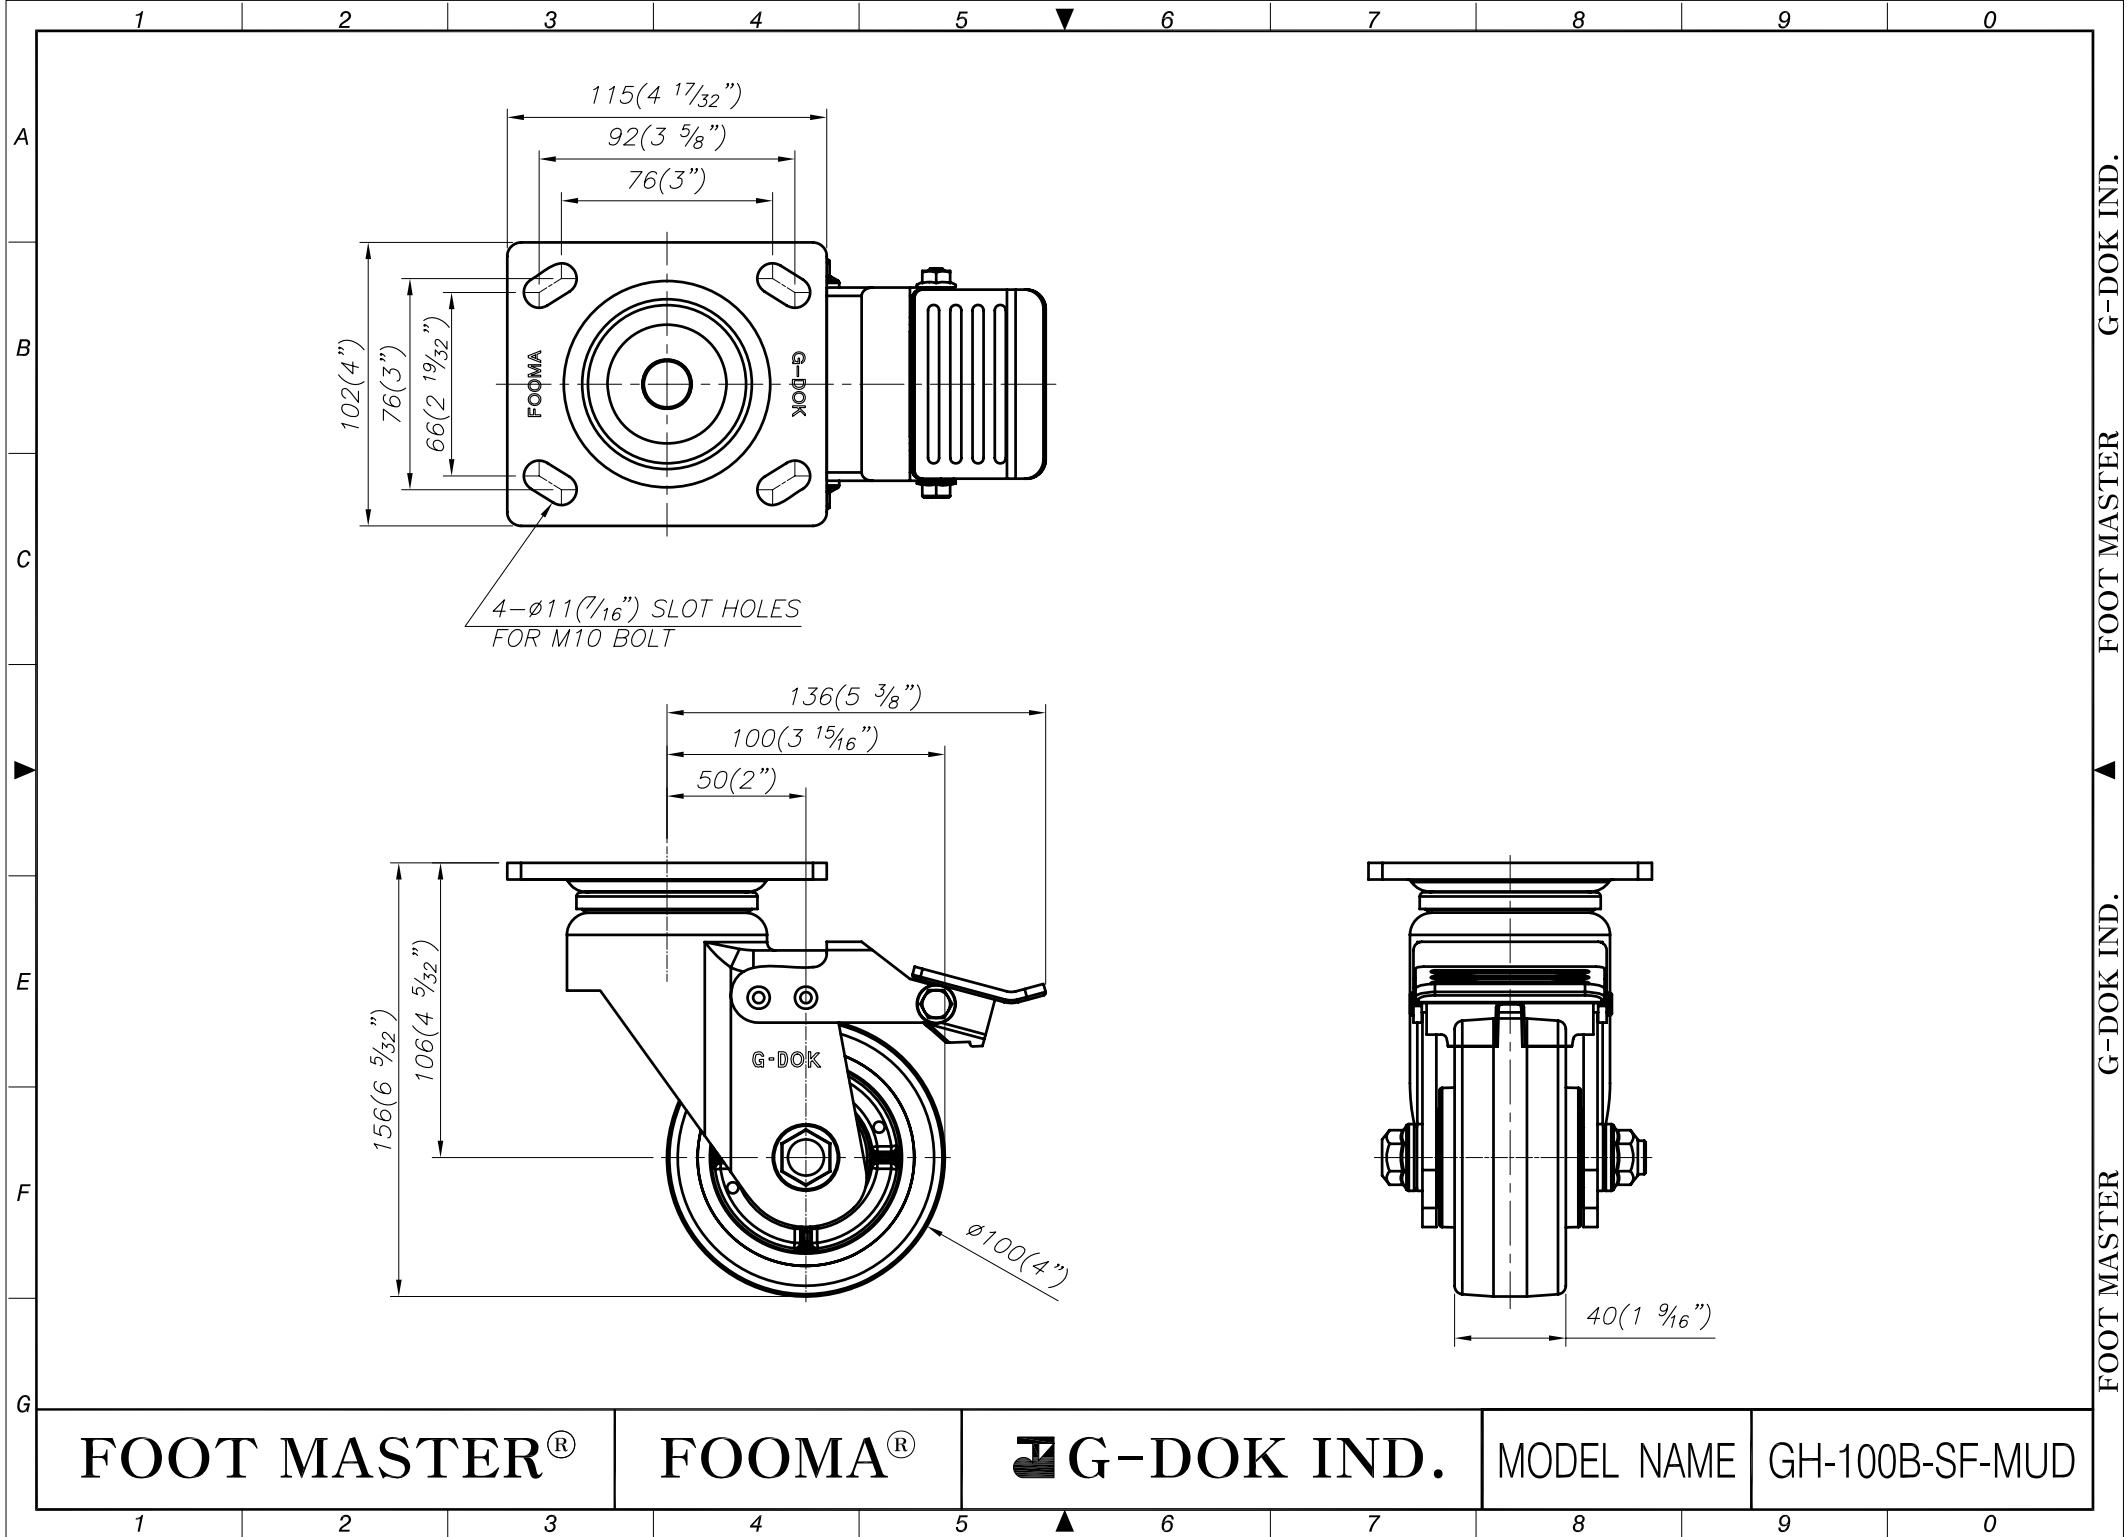

FOOT MASTER®

FOOMA®

G-DOK IND.

MODEL NAME

GH-100A-SF-MUD

FOOT MASTER G-DOK IND. FOOT MASTER G-DOK IND.

FOOT MASTER®

FOOMA®

G-DOK IND.

MODEL NAME

GH-100B-SF-MUD

FOOT MASTER G-DOK IND. FOOT MASTER G-DOK IND. FOOT MASTER G-DOK IND.

4- $\varnothing 11(7/16\ \text{''})$  SLOT HOLES  
FOR M10 BOLT

FOOT MASTER®

FOOMA®

 G-DOK IND.

MODEL NAME

GH-100A-RF-MUD

FOOT MASTER G-DOK IND. FOOT MASTER G-DOK IND. FOOT MASTER G-DOK IND.