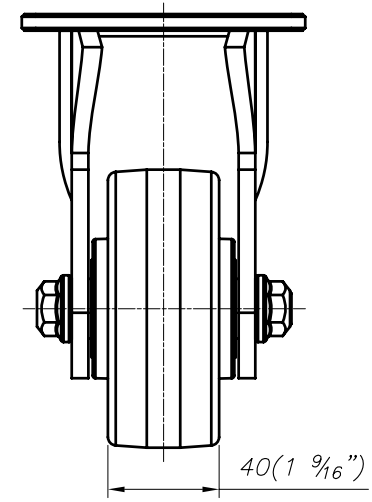

G-DOK IND.

MODEL NAME

GH-100B-SF-MUD

FOOT MASTER G-DOK IND. FOOT MASTER G-DOK IND. FOOT MASTER G-DOK IND.

4- $\varnothing 11(7/16\ \text{''})$  SLOT HOLES  
FOR M10 BOLT

FOOT MASTER®

FOOMA®

 G-DOK IND.