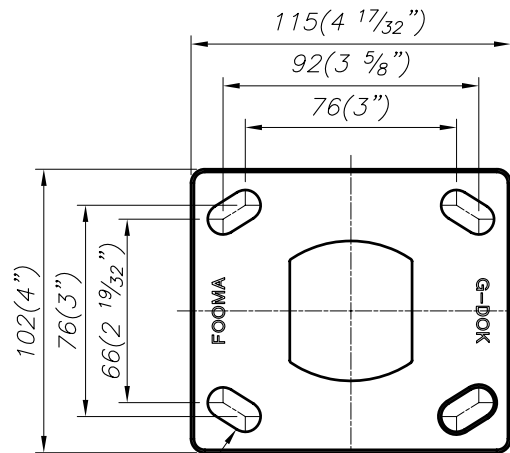

FOOT MASTER®

FOOMA®

G-DOK IND.

MODEL NAME

GH-100A-SF-MUD

FOOT MASTER G-DOK IND. FOOT MASTER G-DOK IND.

FOOT MASTER®

FOOMA®

G-DOK IND.

MODEL NAME

GH-100B-SF-MUD

FOOT MASTER G-DOK IND. FOOT MASTER G-DOK IND. FOOT MASTER G-DOK IND.

4- $\varnothing 11(7/16\ \text{''})$  SLOT HOLES  
FOR M10 BOLT

FOOT MASTER®

FOOMA®

 G-DOK IND.