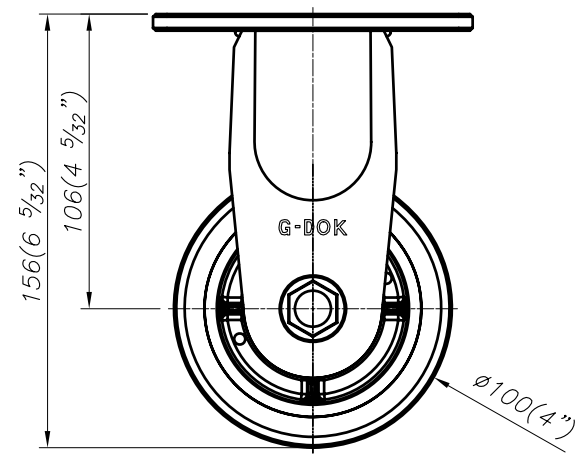

G-DOK IND.

MODEL NAME

GH-100B-SF-MUD

FOOT MASTER G-DOK IND. FOOT MASTER G-DOK IND. FOOT MASTER G-DOK IND.

4- $\varnothing 11(7/16\ \text{''})$  SLOT HOLES  
FOR M10 BOLT

FOOT MASTER®

FOOMA®

 G-DOK IND.