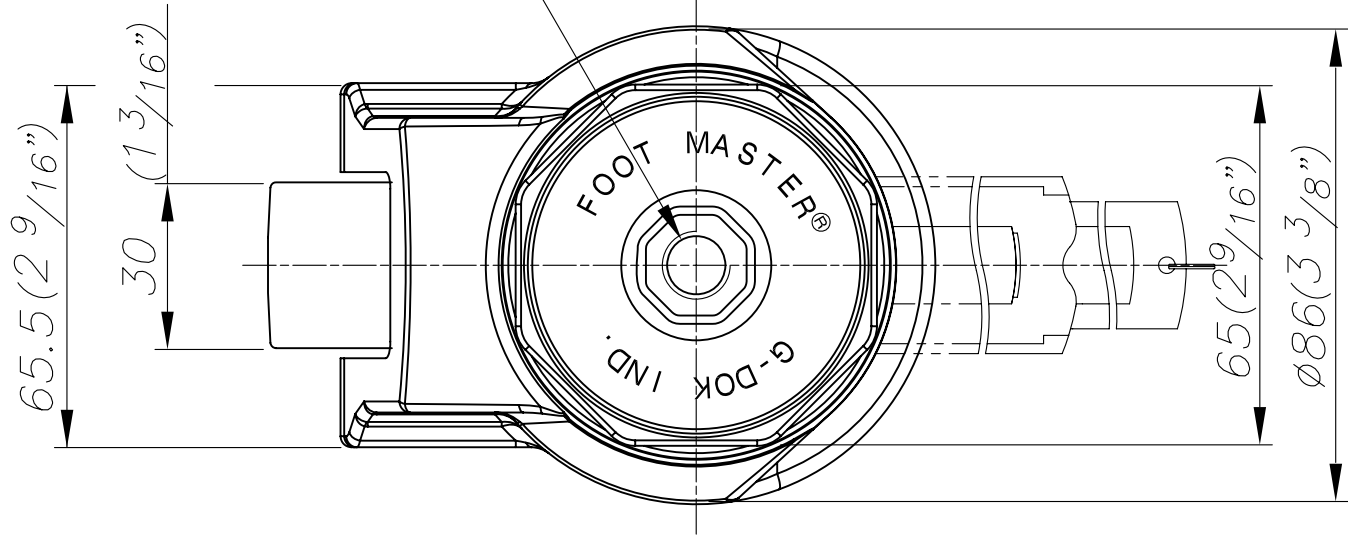

FOOT MASTER

G-DOK IND.

FOOT MASTER

G-DOK IND.

M12x1.75 TAP
DEPTH MIN 10 (3/8")

FOOT MASTER®

FOOMA®

G-DOK IND.

MODEL NAME

GDR-80 S

A

B

C

E

F

G