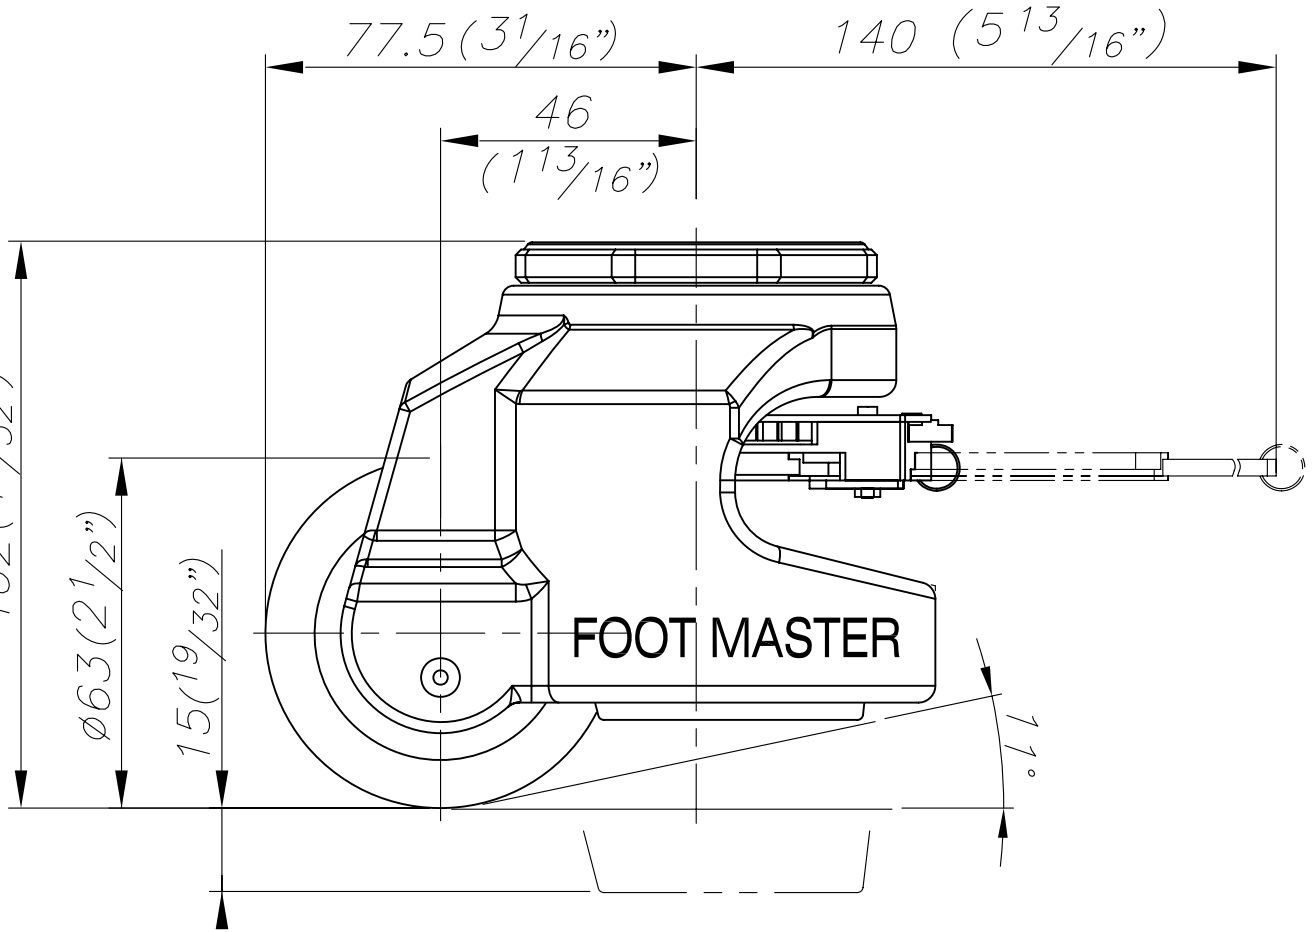

FOOT MASTER

G-DOK IND.

FOOT MASTER

G-DOK IND.

M12x1.75 TAP
DEPTH MIN 10 (3/8")

FOOT MASTER®

FOOMA®

G-DOK IND.

MODEL NAME

GDR-80 S

A

B

C

E

F

G