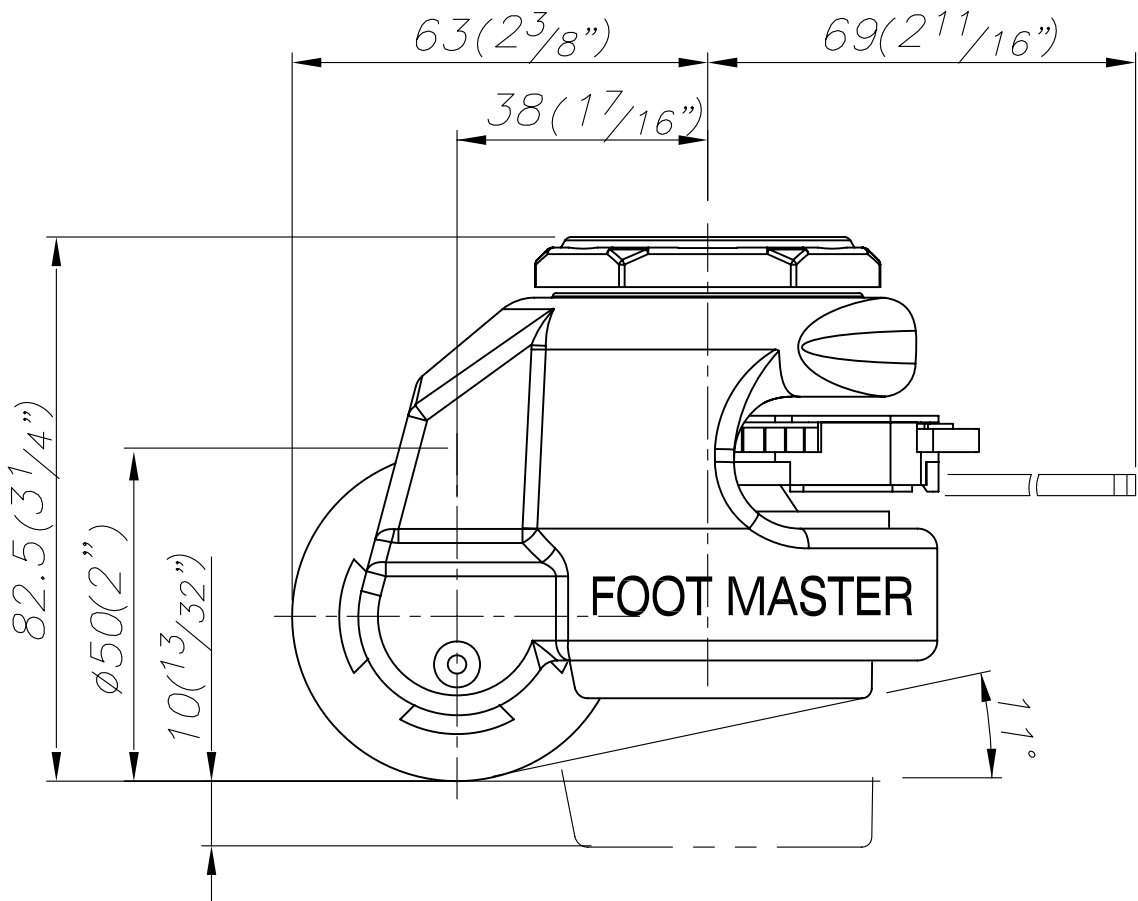

FOOT MASTER

G-DOK IND.

FOOT MASTER

G-DOK IND.

M12x1.75 TAP
 DEPTH MIN 10 (3/8")

FOOT MASTER®

FOOMA®

G-DOK IND.

MODEL NAME

GDR-60 S

A

B

C

E

F

G