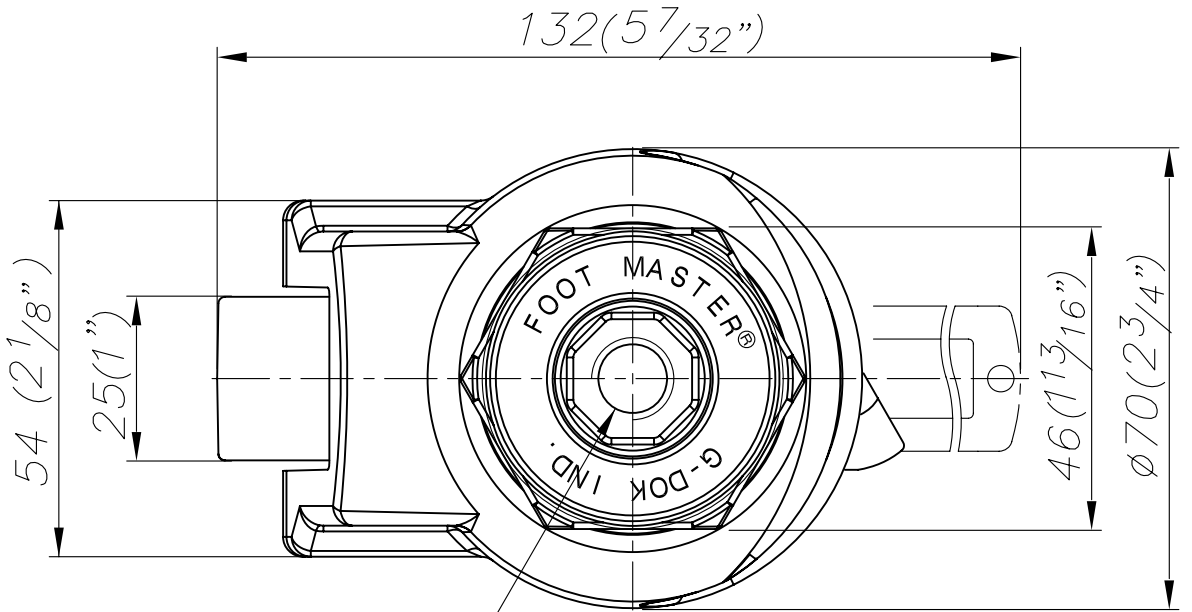

FOOT MASTER

G-DOK IND.

FOOT MASTER

G-DOK IND.

M12x1.75 TAP
 DEPTH MIN 10 (3/8")

FOOT MASTER®

FOOMA®

G-DOK IND.

MODEL NAME

GDR-60 S

A

B

C

E

F

G