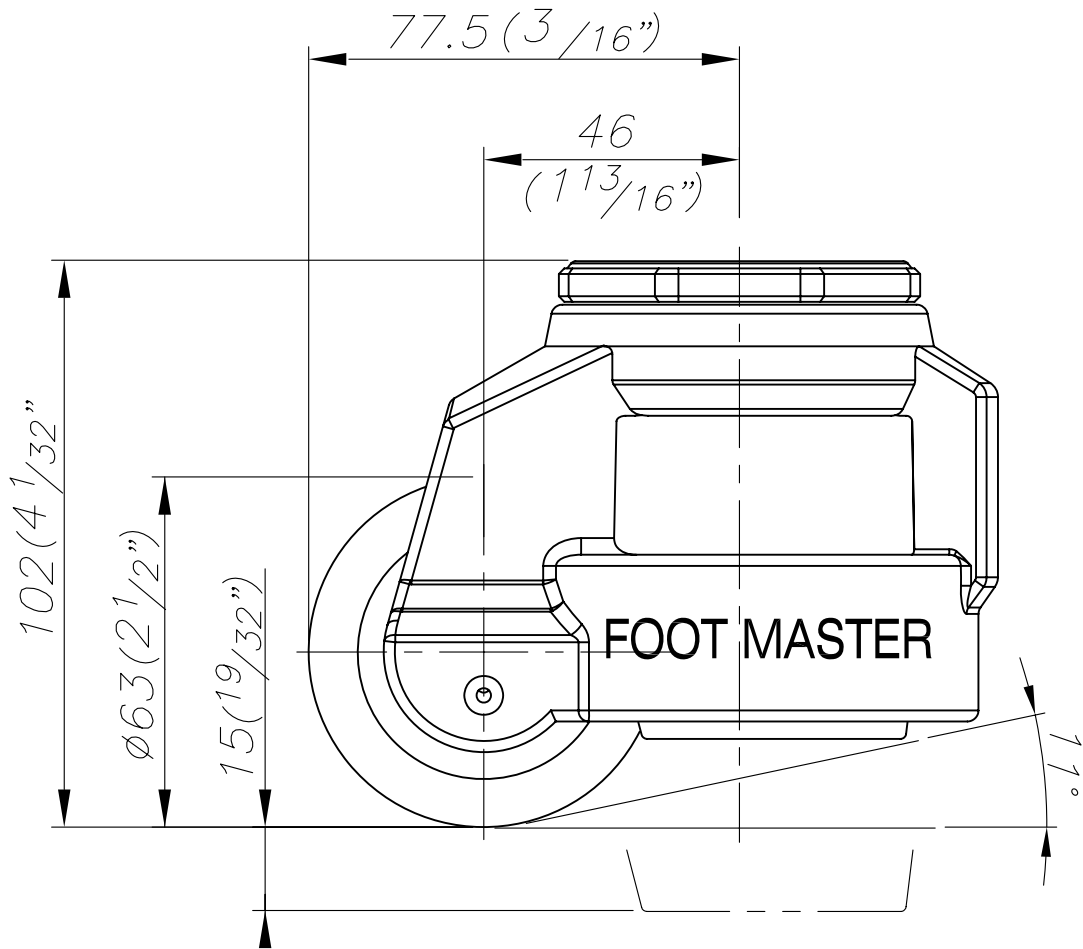

FOOT MASTER

G-DOK IND.

FOOT MASTER

G-DOK IND.

M12x1.75 TAP  
DEPTH MIN 10 (3/8")

FOOT MASTER®

FOOMA®

G-DOK IND.

MODEL NAME

GD-80 S

A

B

C

E

F

G