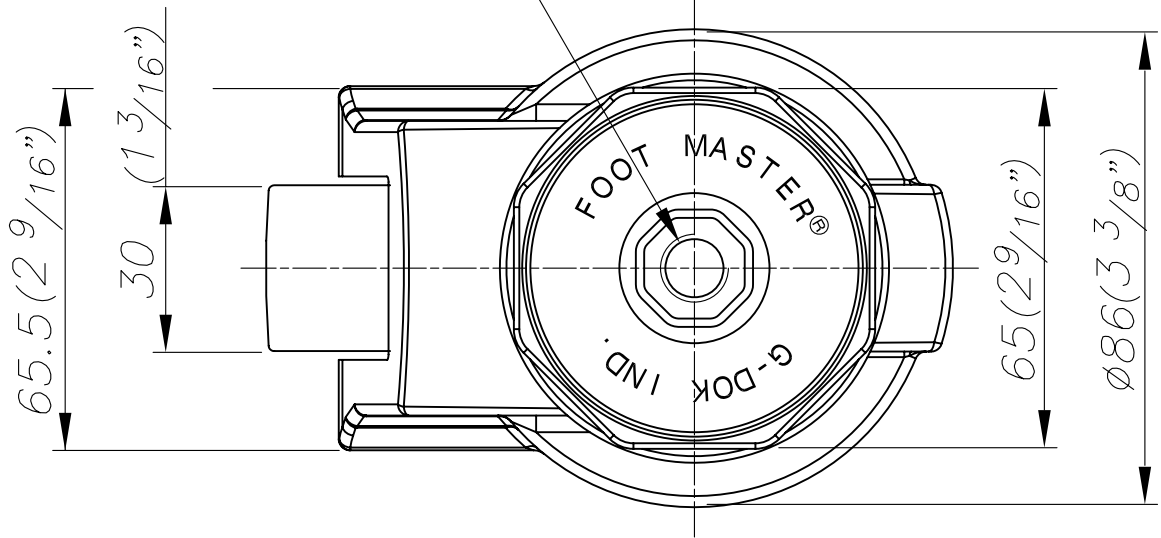

FOOT MASTER

G-DOK IND.

FOOT MASTER

G-DOK IND.

M12x1.75 TAP  
DEPTH MIN 10 (3/8")

FOOT MASTER®

FOOMA®

G-DOK IND.

MODEL NAME

GD-80 S

A

B

C

E

F

G