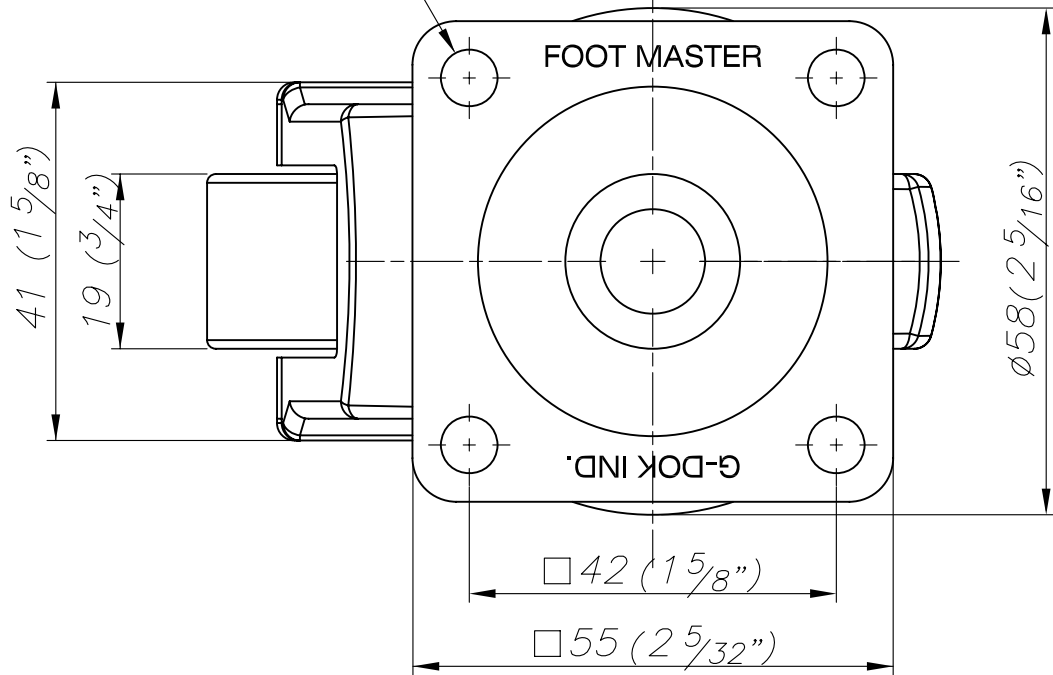

FOOT MASTER

G-DOK IND.

FOOT MASTER

G-DOK IND.

1
2
3
4
5
6
7
8
9
0

1
2
3
4
5
6
7
8
9
0

4- ϕ 6.5 (1/4") HOLES

FOOT MASTER®