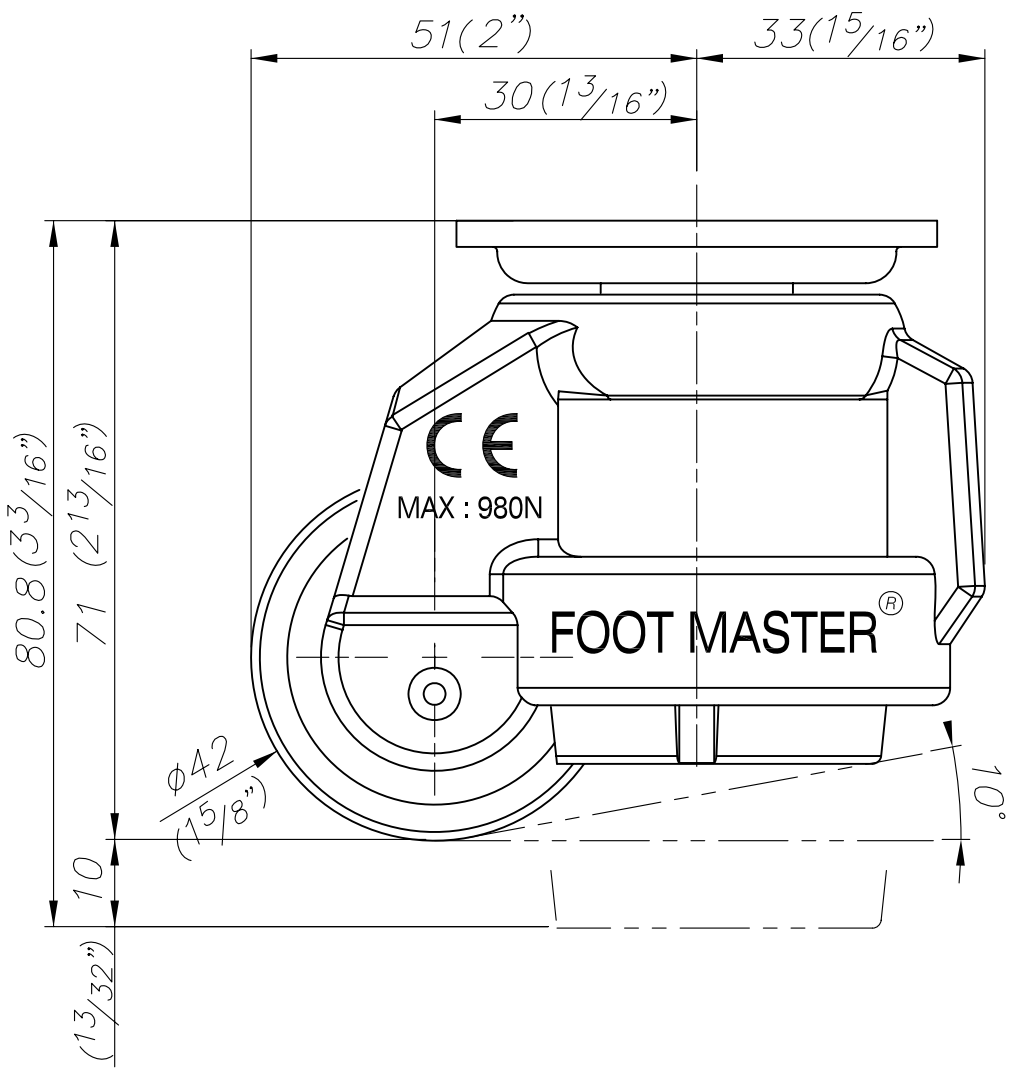

FOOT MASTER

G-DOK IND.

FOOT MASTER

G-DOK IND.

1
2
3
4
5
6
7
8
9
0

1
2
3
4
5
6
7
8
9
0

4- ϕ 6.5 (1/4") HOLES

FOOT MASTER®