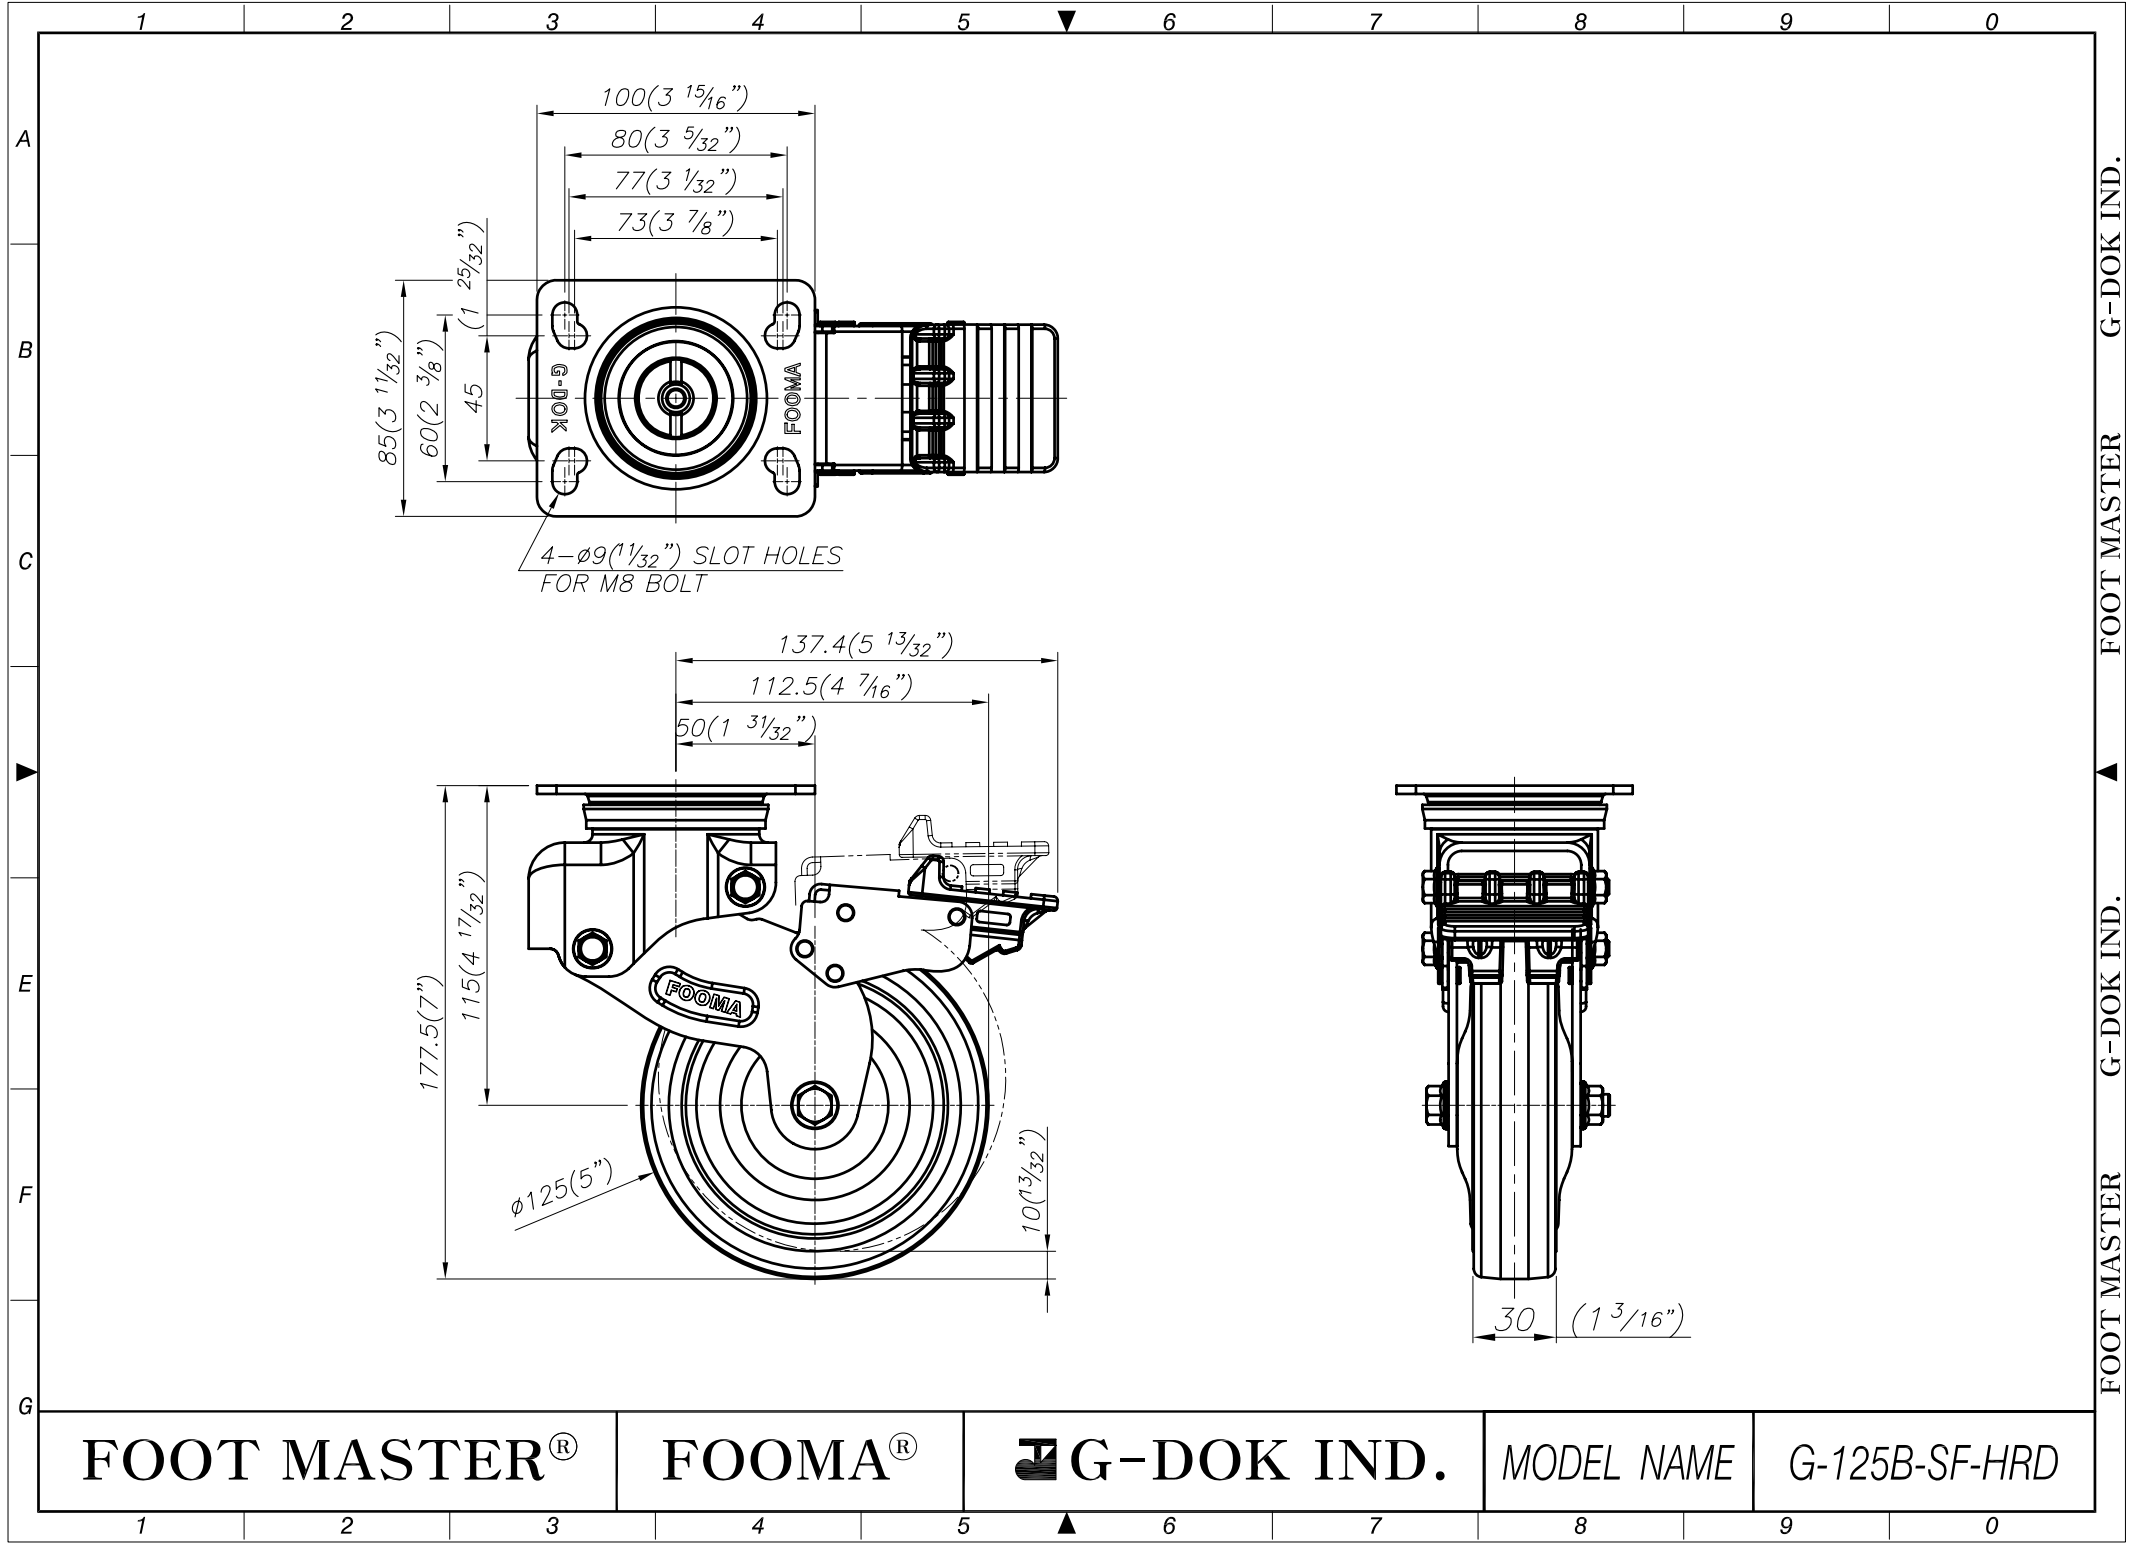

FOOT MASTER®

FOOMA®

G-DOK IND.

MODEL NAME G-125A-SF,RF-HRD

FOOT MASTER G-DOK IND. FOOT MASTER G-DOK IND.

FOOT MASTER®

FOOMA®

G-DOK IND.

MODEL NAME

G-125B-SF-HRD

FOOT MASTER G-DOK IND. FOOT MASTER G-DOK IND.