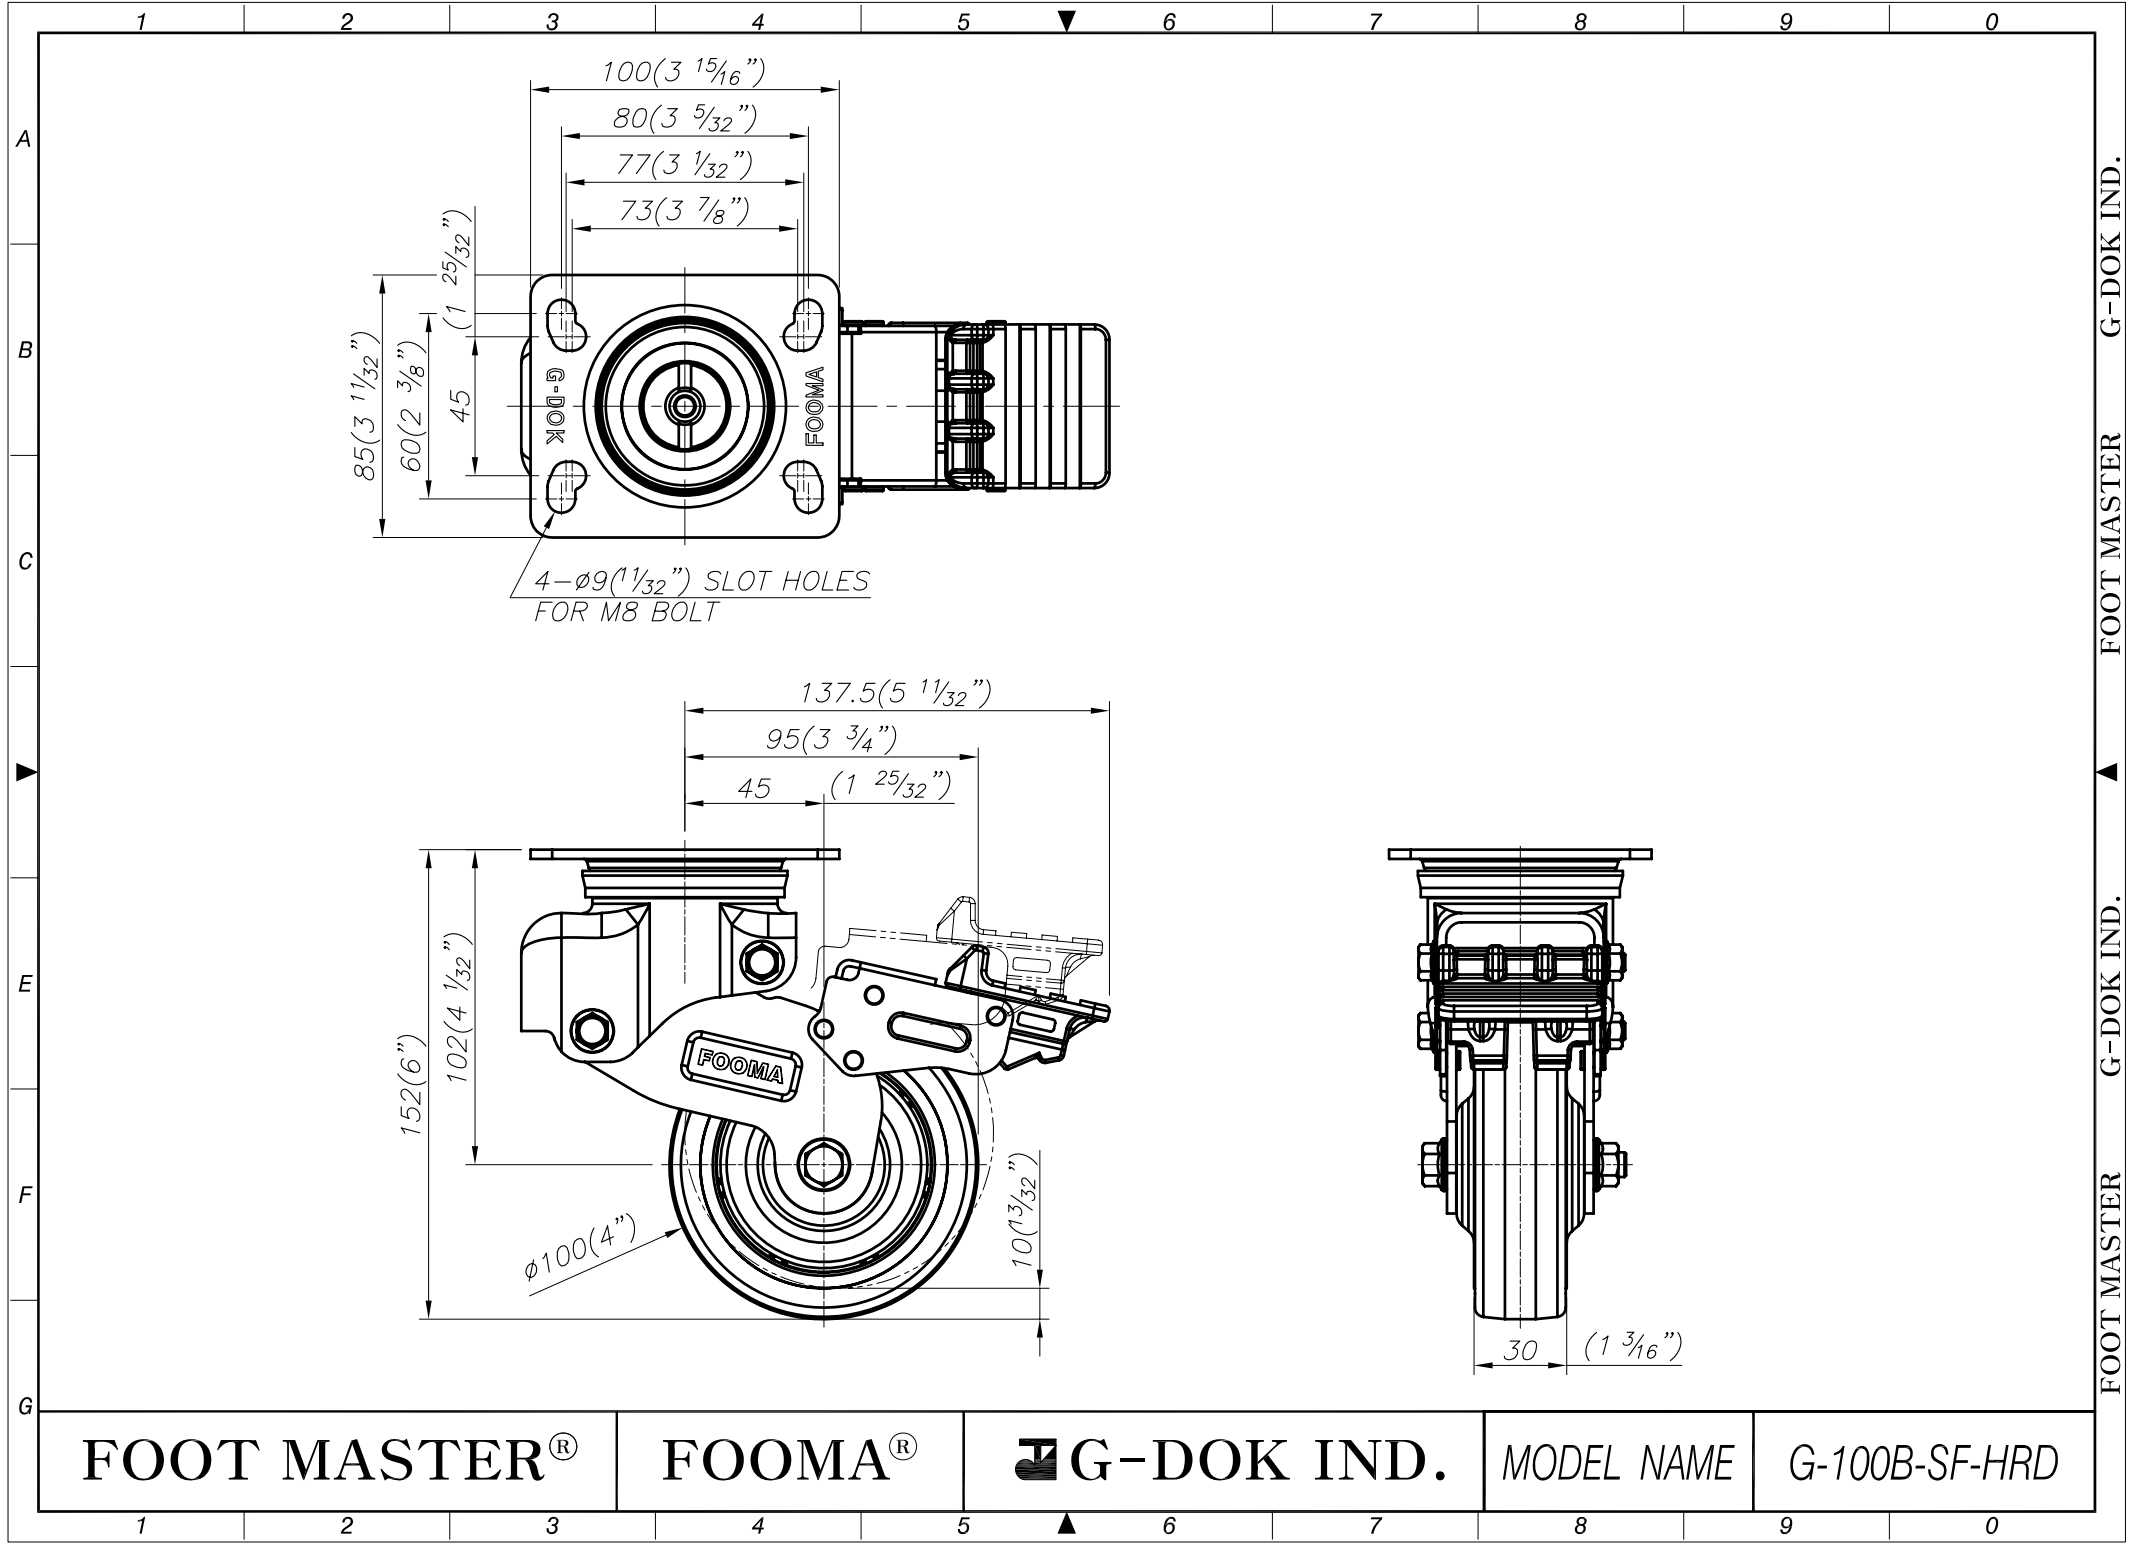

FOOT MASTER®

FOOMA®

G-DOK IND.

MODEL NAME G-100A-SF,RF-HRD

FOOT MASTER G-DOK IND. FOOT MASTER G-DOK IND.

FOOT MASTER®

FOOMA®

G-DOK IND.

MODEL NAME

G-100B-SF-HRD

FOOT MASTER G-DOK IND. FOOT MASTER G-DOK IND.